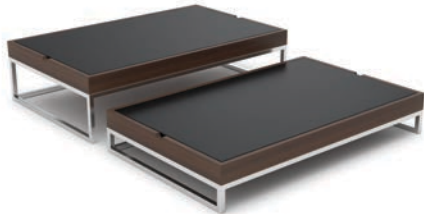

SOLID WOOD AND STAINLESS STEEL 3 TIER DISPLAY

*Oak*

**2966-O**

18" X 11" X 25"

*Black Walnut*

**2966-BW**

18" X 11" X 25"

Oak Image Coming Soon