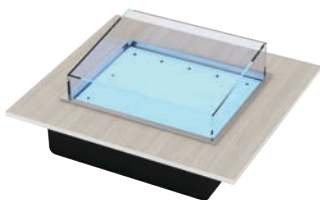

**NX-1-CR-B-C**

Black Anodized Frame  
with Concrete Laminate

CORNER SIDE TABLE -  
ENCLOSED SHELVES

31.5" x 31.5" x 33.5"

**NX-2-CR-S-O**

Silver Anodized Frame  
with Oak Laminate

**NX-2-CR-B-C**

Black Anodized Frame  
with Concrete Laminate