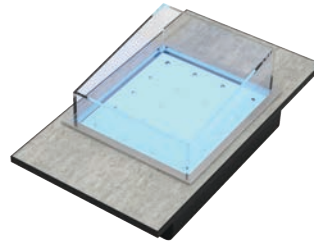

SEAFOOD DISPLAY - HALF SIZE

35.5" x 31.5"

**NX-12-SD-S-O**

Silver Anodized Frame  
with Oak Laminate

**NX-12-SD-B-C**

Black Anodized Frame  
with Concrete Laminate

**SEAFOOD DISPLAY -  
QUARTER SIZE**

17.75" x 31.5"