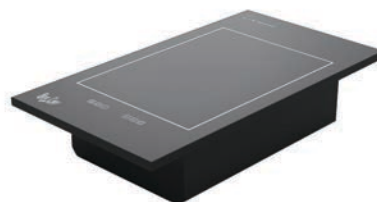

**NX-14-IC-B-C**

Black Anodized Frame  
with Concrete Laminate

**DOUBLE INDUCTION TOP -  
QUARTER SIZE**

17.75" x 31.5" x 7"  
1800W, 120V

**NX-14-DI-S**

Silver Aluminum Edge

**NX-14-DI-B**

Black Aluminum Edge