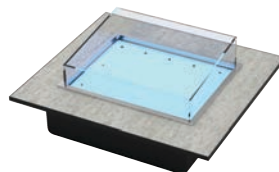

**NX-1-CR-B-C**

Black Anodized Frame  
with Concrete Laminate

CORNER SIDE TABLE -  
ENCLOSED SHELVES

31.5" x 31.5" x 33.5"

**NX-2-CR-S-O**

Silver Anodized Frame  
with Oak Laminate

**NX-2-CR-B-C**

Black Anodized Frame  
with Concrete Laminate