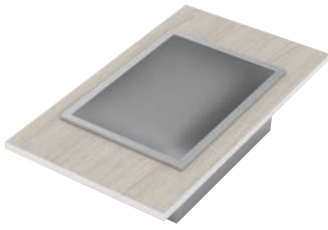

**RADIANT HEAT TOP -  
QUARTER SIZE**

17.75" x 31.5" x 7"  
1000W, 120V

**NX-14-R-S**

Silver Aluminum Edge

**NX-14-R-B**

Black Aluminum Edge

ICE STATION -  
QUARTER SIZE

17.75" x 31.5"  
Drain Assembly