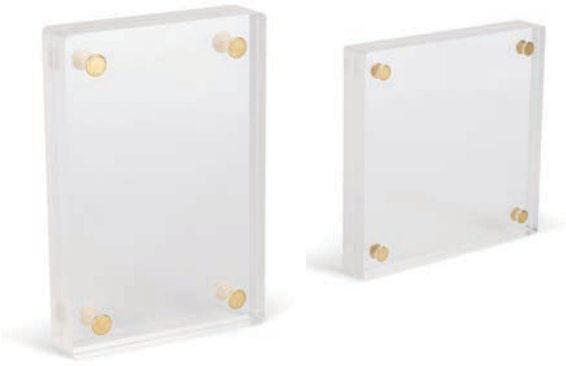

ACRYLIC SIGNAGE STAND

GOLD FIXTURES

61396-S-44

4" x 4"

61395-R-57

5" X 7" X 1"

61395-R-79

9" X 7" X 1"