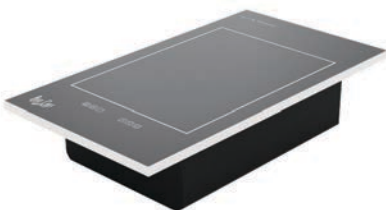

**NX-14-IC-B-C**

Black Anodized Frame  
with Concrete Laminate

**DOUBLE INDUCTION TOP -  
QUARTER SIZE**

17.75" x 31.5" x 7"  
1800W, 120V

**NX-14-DI-S**

Silver Aluminum Edge

**NX-14-DI-B**

Black Aluminum Edge