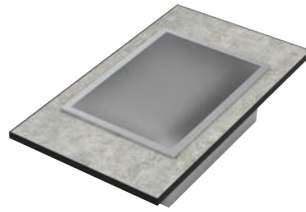

**RADIANT HEAT TOP -  
QUARTER SIZE**

17.75" x 31.5" x 7"  
1000W, 120V

**NX-14-R-S**

Silver Aluminum Edge

**NX-14-R-B**

Black Aluminum Edge

ICE STATION -  
QUARTER SIZE

17.75" x 31.5"  
Drain Assembly