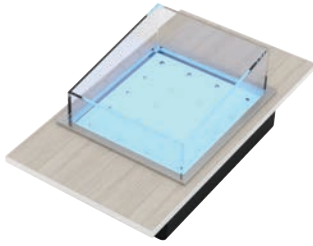

SEAFOOD DISPLAY - HALF SIZE

35.5" x 31.5"

**NX-12-SD-S-O**

Silver Anodized Frame  
with Oak Laminate

**NX-12-SD-B-C**

Black Anodized Frame  
with Concrete Laminate

**SEAFOOD DISPLAY -  
QUARTER SIZE**

17.75" x 31.5"