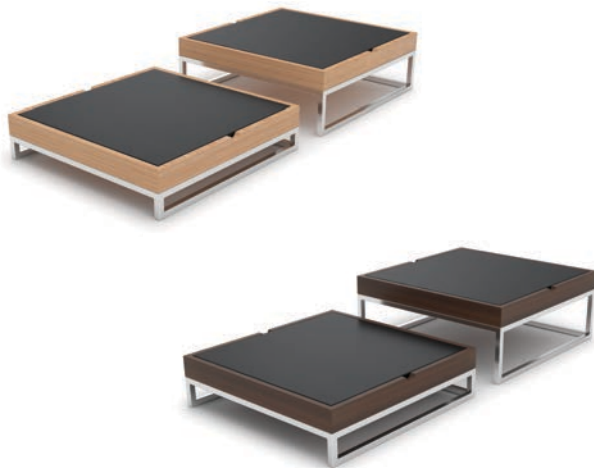

SQUARE RISER DISPLAY

2931-2

Display Base
12.75" X 12.75" X 2"

2931-4

Display Base
12.75" X 12.75" X 4"

2931-BW

Black Walnut Tray for Base
12.75" X 12.75" X 1.5"

2931-O

Oak Tray for Base
12.75" X 12.75" X 1.5"

2931-SLT

Black Slate Insert for Base
11.75" X 11.75" X 0.3"