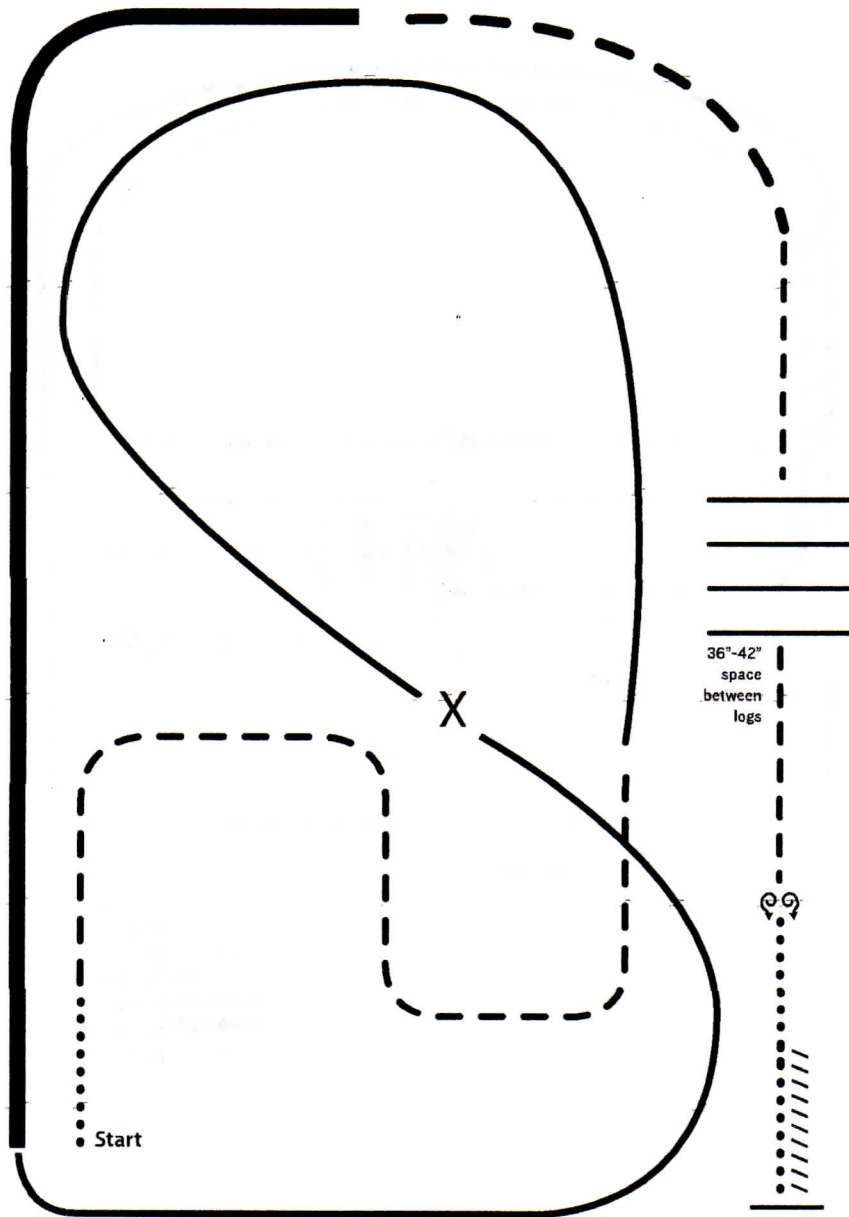

44- RANCH RIDING - PATTERN C

- X Lead Change
- • Walk
- - - Trot
- — — Ext trot
- Lope
- Ext Lope
- //////// Back

Note: The drawn description of this pattern is only intended for the general depiction of the pattern. Exhibitors should utilize the arena space to best exhibit their horses.

- I. Walk
2. Trot serpentine
3. Lope left lead around the end of the arena and then diagonally across the arena
4. Change leads (simple or flying) and
5. Lope on the right lead around end of the arena
6. Extend lope on the straight away and around corner to the center of the arena
7. Extend trot around corner of the arena
8. Collect to a trot
9. Trot over logs
10. Stop, do 360 degree turn each direction (either direction 1st) (L-R or R-L)
- II. Walk, stop and back