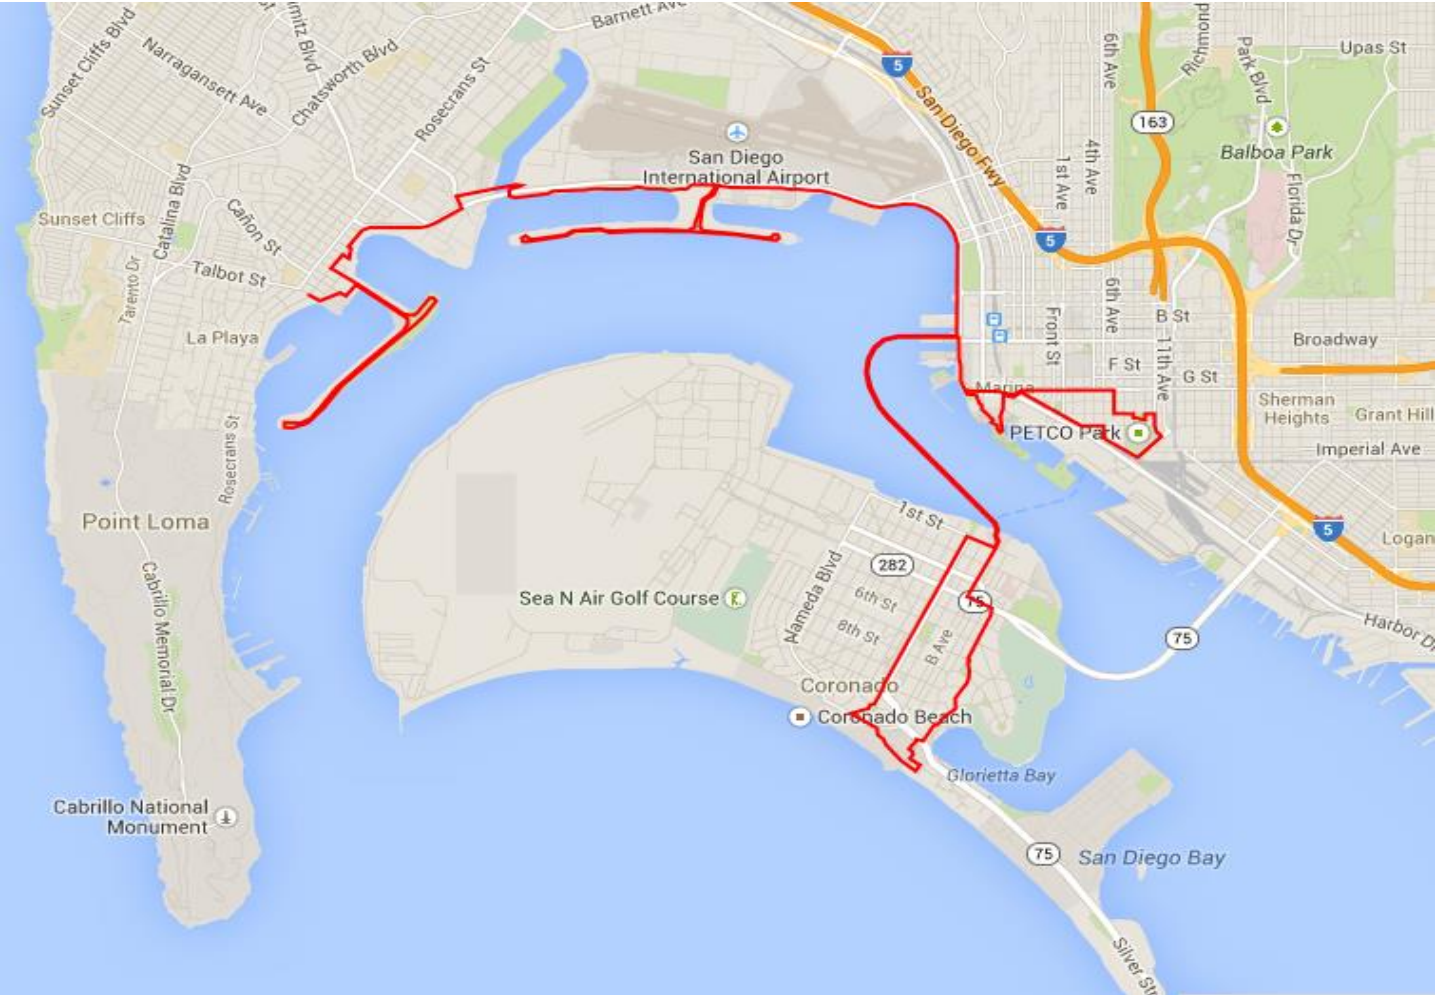

San Diego

A great ride from Fisherman's Landing along the San Diego Harbor through the Gaslamp Quarter and on the ferry to Coronado.

Photos

Detail Map

Ride-A-Long

S.D. Coast

San Diego