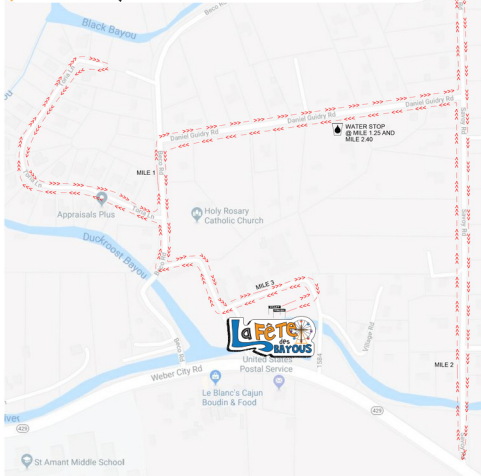

LaFETE'S
**NUN
RUN**

RACE DAY MAP
SATURDAY, OCTOBER 29, 2022
8:00 a.m.

RACE DAY INFORMATION

• COURSE LOCATION:

Our Lady of the Holy Rosary Church, 44450 Hwy 429, St. Amant, LA.

The start and finish will be in front of the Jambalaya cooks. The course will wind through the St. Amant neighborhood behind Our Lady of the Holy Rosary.

• **AGE GROUPS & AWARDS:** Top three male and female runners 13 and older; top three 12 and under runners; finisher medals for all participants who finish the 5K.

• **RACE DAY REGISTRATION:** Entry fee adults 13 and older \$30; Kids 12 and under \$15. Opens at 7:00 a.m. Registration closes at 7:45 a.m.