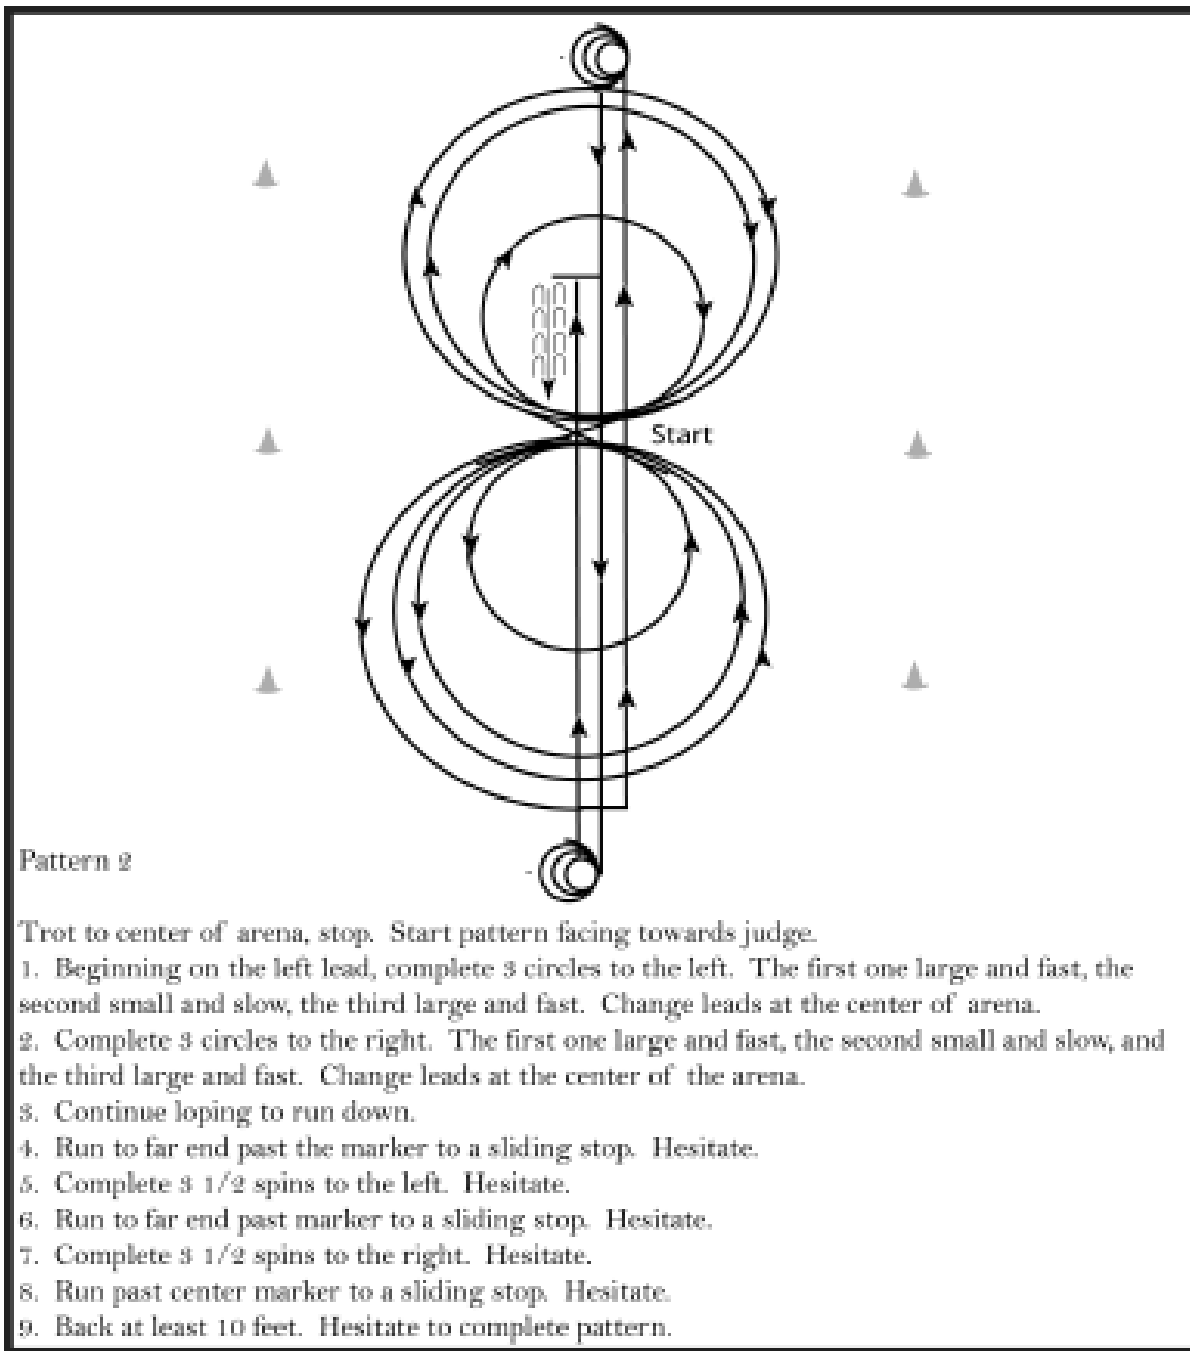

Arkansas ApHC Horse Show

Ranch Reining (All Ranch Reining)

Show Date: 10-10-2020

W W W . H O R S E S H O W P A T T E R N S . C O M

W W W . H O R S E S H O W P A T T E R N S . C O M

Pattern 2

Trot to center of arena, stop. Start pattern facing towards judge.

1. Beginning on the left lead, complete 3 circles to the left. The first one large and fast, the second small and slow, the third large and fast. Change leads at the center of arena.
2. Complete 3 circles to the right. The first one large and fast, the second small and slow, and the third large and fast. Change leads at the center of the arena.
3. Continue loping to run down.
4. Run to far end past the marker to a sliding stop. Hesitate.
5. Complete 3 1/2 spins to the left. Hesitate.
6. Run to far end past marker to a sliding stop. Hesitate.
7. Complete 3 1/2 spins to the right. Hesitate.
8. Run past center marker to a sliding stop. Hesitate.
9. Back at least 10 feet. Hesitate to complete pattern.