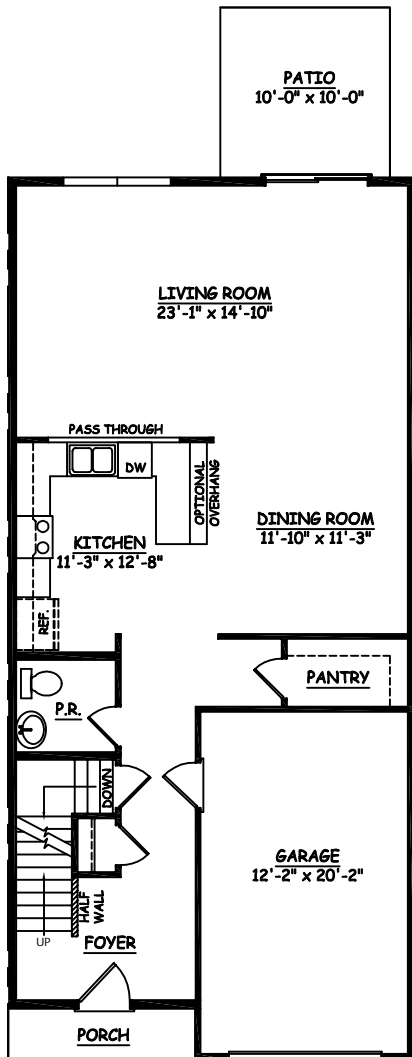

Indigo

"Building our Legacy,
One Home at a Time!"

FIRST FLOOR PLAN

1,953 Square Feet
3 bedroom
Oversized Living Room

SECOND FLOOR PLAN

2 1/2 bath
Open Floor Plan
Two Story Foyer

buildalegacypa.com

This sheet is for illustrative purposes only and not part of a legal contract. Plans are subject to modification. room measurements are approximate. Individual unit elevations are based on the entire building and will vary. Optional items indicated are available at additional cost. Refrigerator, washer and dryer are not included. Illustration is an artist's conception and may vary in precise detail. (3/10/2016)