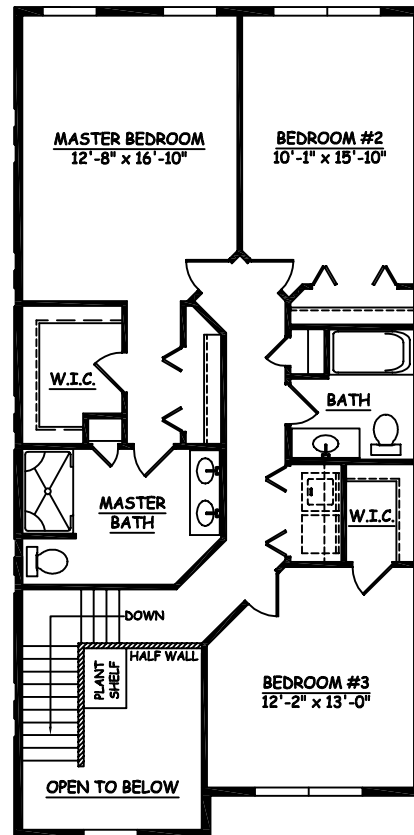

Indigo

"Building our Legacy,
One Home at a Time!"

FIRST FLOOR PLAN

1,953 Square Feet
3 bedroom
Oversized Living Room

SECOND FLOOR PLAN

2 1/2 bath
Open Floor Plan
Two Story Foyer

buildalegacypa.com

This sheet is for illustrative purposes only and not part of a legal contract. Plans are subject to modification. room measurements are approximate. Individual unit elevations are based on the entire building and will vary. Optional items indicated are available at additional cost. Refrigerator, washer and dryer are not included. Illustration is an artist's conception and may vary in precise detail. (3/10/2016)