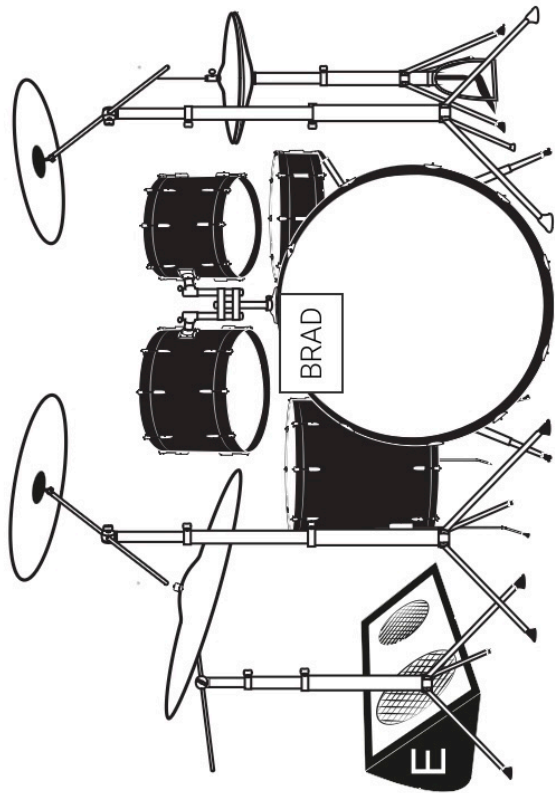

Tap9 Stage Plot

Inputs:

- 1 Orion BGV
- 2 Tony LEAD VOCAL
- 3 Grant BGV
- 4 Steve BGV
- 5 Electric Guitar
- 6 Acoustic Guitar
- 7 Saxophone
- 8 Electric Bass
- 9 Snare
- 10 Tom 1
- 11 Tom 2
- 12 Tom 3
- 13 Kick
- 14 Drum Overhead mic 1
- 15 Drum Overhead mic 2

Monitors:

- A Orion Wedge
- B Tony IEM (supplied)
- C Grant Wedge
- D Steve Wedge
- E Brad Wedge