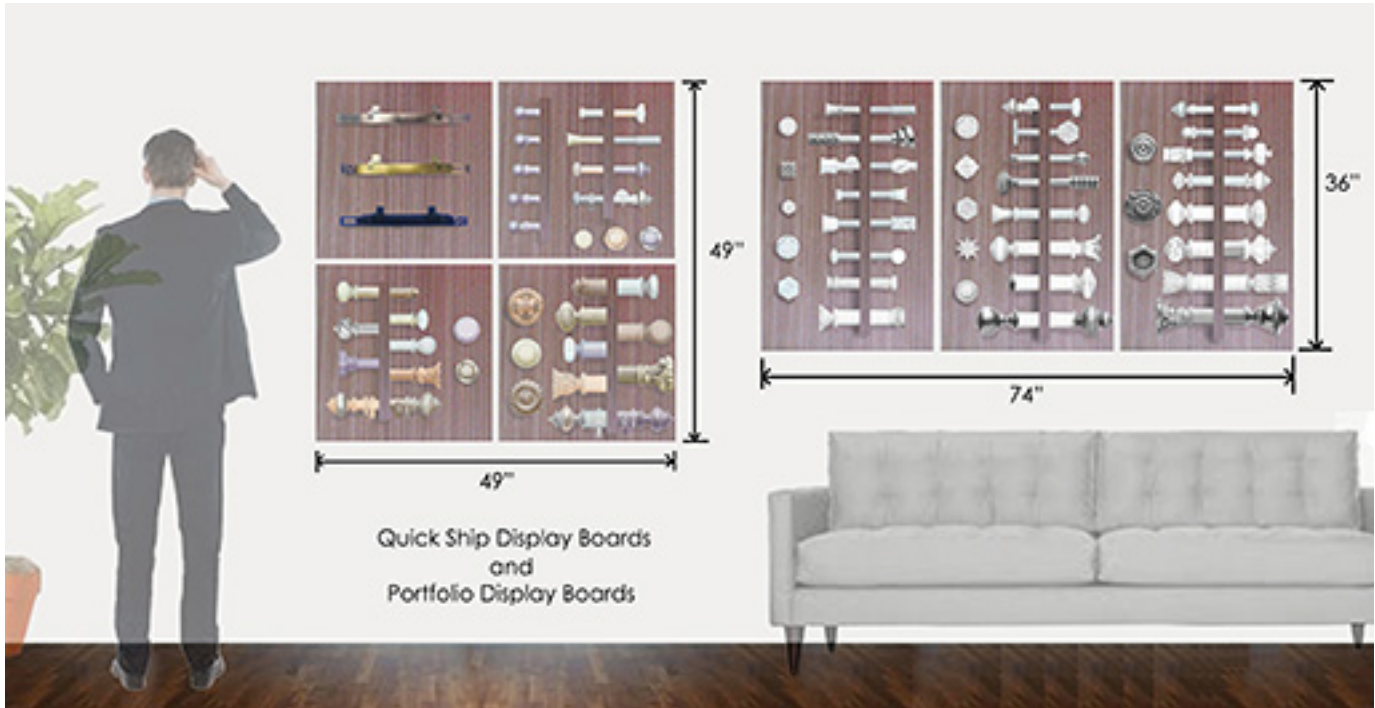

New Displays available May 2014 - orders filled in order of receipt

POMOD14
\$200 net each
Quantity

POTRANS14
\$200 net each
Quantity

POTRAD14
\$200 net each
Quantity

QSBOARDSET14
\$350 net set of 4
Quantity

Total for all materials - shipping charges will apply	
--	--

SPECIAL INSTRUCTIONS:

Mock up of Full Display Set once installed:

Quick Ship Board Set includes:

Display Board for 1" metal & 1" metal traverse
Display Board for 1 3/8" wood & resin
Display Board for 2 1/4" wood & resin
Luxe Line metal hand drawn traverse
** note: all Quick Ship finials and finishes are displayed*

Portfolio Board Set includes:

Display Board for Modern finials in all diameters – metal, wood & resin
Display Board for Transitional finials in all dimensions – metal, wood & resin
Display Board for Traditional finials in all dimensions – metal, wood & resin
** note: not all Portfolio finials are displayed*