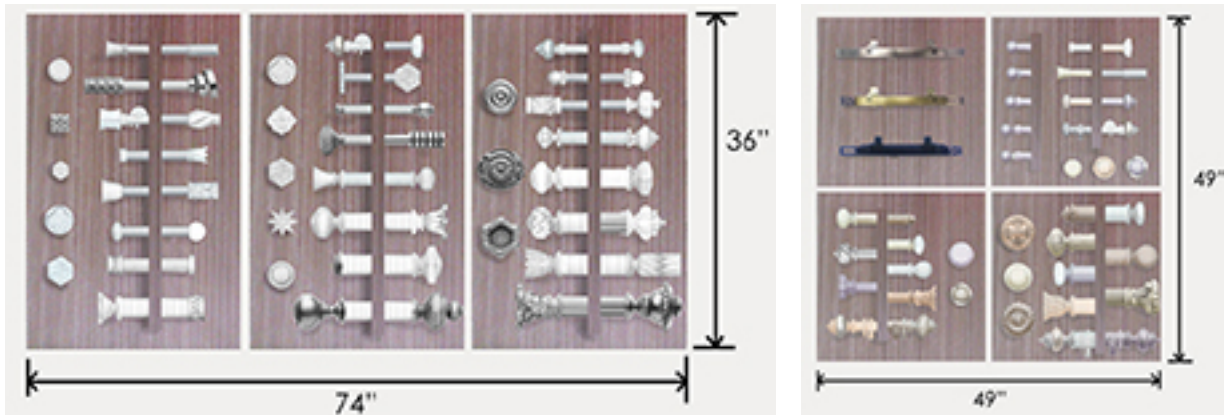

2014 Sales Materials & Display Order Form

Order Date:	PO#:	Ship To:
Account Number:	Special Shipping Instructions:	Shipping Address:
Contact:		City: State: Zip:
Phone:		Ship To Phone:
Billing Address:		
City: State: Zip:	Attention:	Fax:

New Sales Materials effective May 1, 2014

Item Description	Item Number	Price per Unit	Quantity	Total
Paris Texas Hardware 2014 Full Binder color catalog, price guide, 43 finish chips & binder	1DPTHBNDR14	$50 net		
Paris Texas Hardware 2014 Color Catalog & Price Guide	1DPTHCAT14	$3.50 net		
Paris Texas Hardware Finish Chip Set 43 finish chips, color catalog & price guide	1DPTHCIPS14	$45 net		
Full Board Set – 4 Quick Ship & 3 Portfolio Display Boards 40 finish chips, color catalog & price guide	ALLBOARDSET14	$950 net / set of 7		
Quick Ship Board Set – Set of 4 Display Boards (24" x 24" each)	QSBOARDSET14	$350 net / set of 4		
Portfolio Board Set – Set of 3 Display Boards (24" x 36" each)	POBOARDSET14	$600 net / set of 3		

New Displays available May 2014 - orders filled in order of receipt

POMOD14
$200 net each
Quantity

POTRANS14
$200 net each
Quantity

POTRAD14
$200 net each
Quantity

QSBOARDSET14
$350 net set of 4
Quantity

Total for all materials - shipping charges will apply	

SPECIAL INSTRUCTIONS: