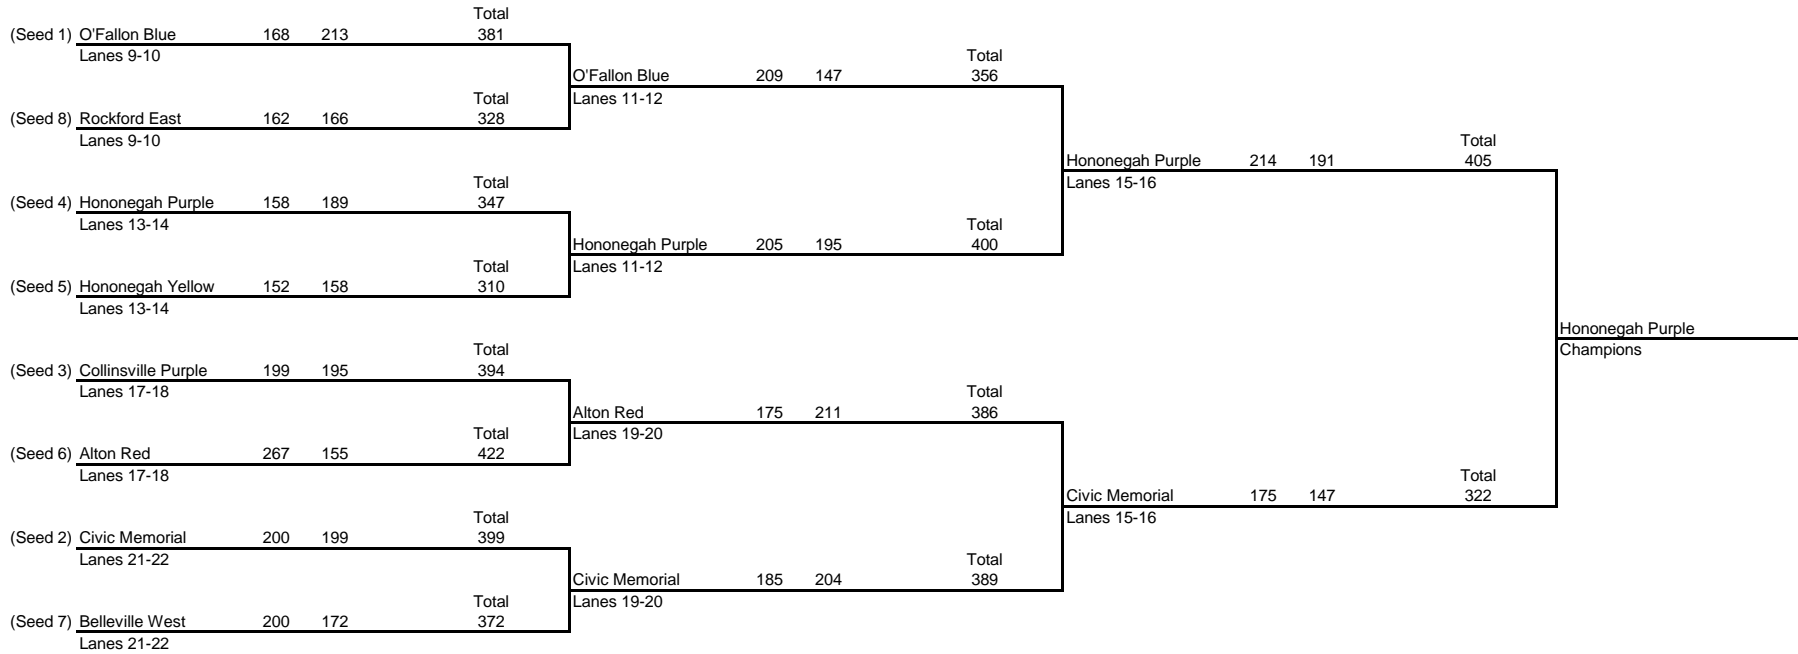

## 2015 Panther Team Challenge Score Sheet

Team : \_\_\_\_\_

Lane #			
Bowler Name	Game 1	Game 2	Game 3
<b>Total</b>			
3 Game Total			

<b>Baker Block 1</b>

<b>Baker Block 2</b>

<b>Baker Block 3</b>

<b>Baker Block 4</b>