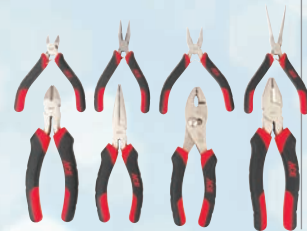

Ace 8 Pc. Pliers Set
2489433