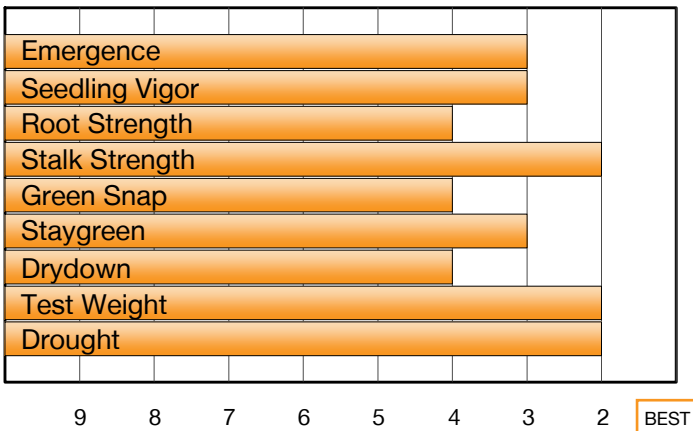

G95D32

RM:
95

Brands Available:

G95D32-3110

DIVERSE GENETICS WITH EXCITING YIELD PERFORMANCE

- Broad adaptation across yield environments
- Superb stalks for season-long standability
- Solid agronomics for continuous corn acres

Relative Maturity	
95	
Silk RM	Black Layer RM
95	95
Silk GDU	Black Layer GDU
1280	2400

Agronomic Characteristics

Disease Tolerance

Gray Leaf Spot	4
Northern Corn Leaf Blight	-
Goss's Wilt	4
Southern Corn Leaf Blight	-
Eyespot	2
Anthracnose Stalk Rot	-
Anthracnose Leaf Blight	-
Fusarium Crown Rot	-
Common Rust	4

Adaptation to Soil Types

Drought Prone	★
High pH*	●
Highly Productive	★
Variable	★
Poorly Drained	★

Agronomic Management

Seeding Rate	-30%	●
	-15%	●
	Optimum	★
	+15%	●
	+30%	●
Continuous Corn**	-	-

Plant & Ear Characteristics

Plant Height		Ear Height	
2		4	
Ear Flex	Cob Color	Husk Cover	
Semi-Flex	Red	Medium	

For more info or to view product performance data: www.goldenharvestseeds.com (800) 944-7333 Or, follow Golden Harvest on Twitter @SyngentaUS or Facebook (Facebook.com/FarmAssist).