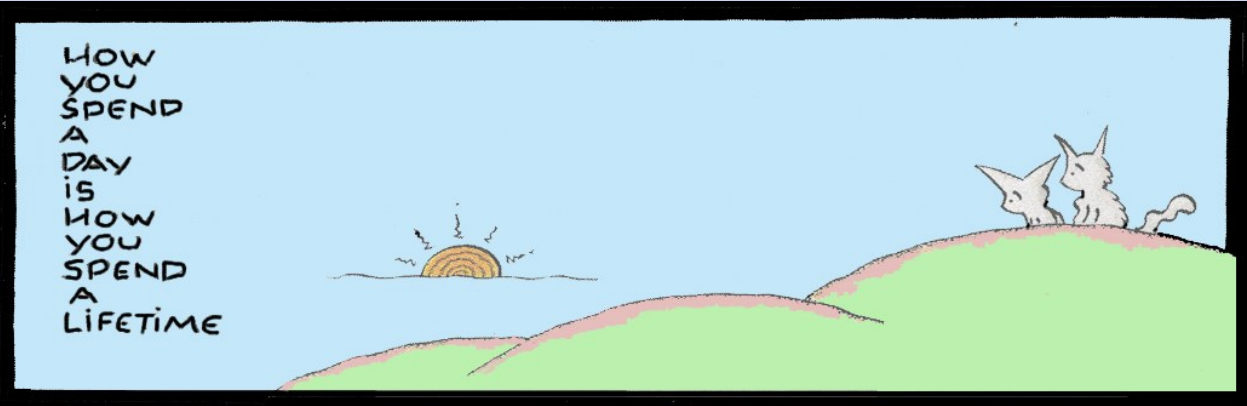

THE
JOURNEY
IS
NEVER
A
STRAIGHT
LINE

LIFE
MOVES
IN
ONE
DIRECTION,
BUT
THE
MIND
MOVES
IN
TWO

LIFE
MOVES
FORWARD

THE JOURNEY IS
SELDOM WITHOUT
RISK

EACH WALKS THEIR OWN PATH

FORTUNATELY WITH MANY INTERSECTIONS

YOUR PATH IS ALWAYS THERE...

IT'S JUST UP TO YOU TO FIND IT

BETWEEN LIFE'S HIGHS & LOWS, BE SURE TO ENJOY THE SCENERY

IT'S NOT THE DESTINATION, IT'S THE JOURNEY

THEN AGAIN, SOME DESTINATIONS ARE WAY COOL

NO
MATTER
WHERE
YOU
FIND
YOURSELF,
THERE'S
ALWAYS
A
VIEW

ENDLESS PATHS

HOW
YOU
SPEND
A
DAY
IS
HOW
YOU
SPEND
A
LIFETIME

THE FORGOTTEN ART
OF NEGOTIATING LIFE'S
"UPS AND DOWNS"

THE SKIP