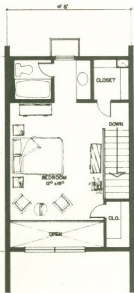

LOWER

UPPER

TYPICAL (B) UNIT

ONE BEDROOM - 1 1/2 BATH 823 SF