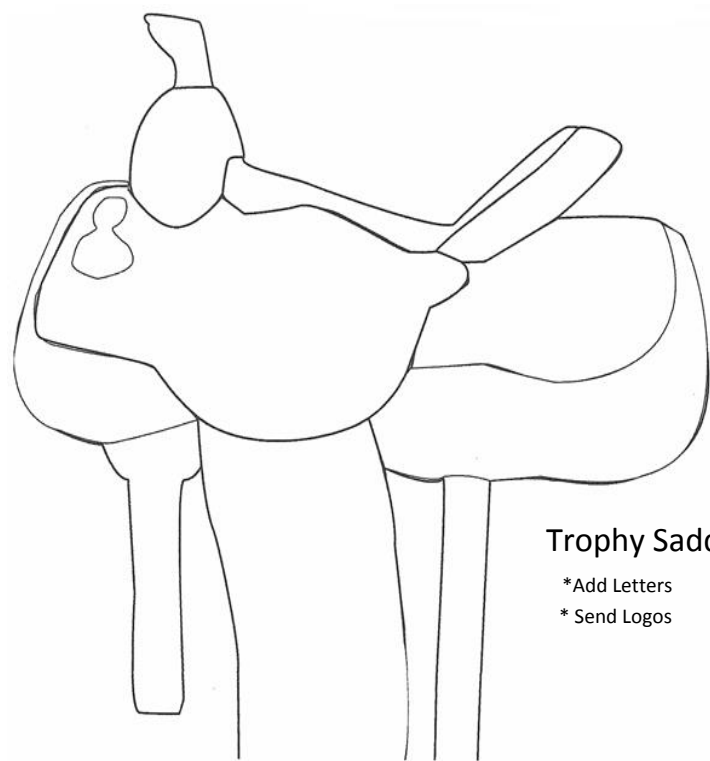

**MATERIAL**

**ADDITIONAL UPGRADES**

Double Leather/Stitched  
Flat Plate Rig  
Seat Jockey Rig  
Rawhide Braided Swell  
Latigo Braided Swell  
Nylon Braided Horn  
Latigo Wrapped Horn  
Mulehide Horn  
Rawhide Braided Horn  
Flank Set (Reiner/Barrels)  
Hamley Twist  
Rope Strap  
Rings with Strings  
Strings 2 4 6  
    Front Middle Back  
Dots on Saddle  
Dots on Rosettes  
Painted Background      Color  
Painted Flowers          Color  
Painted Feathers         Color  
Buckstitch                 Color  
Name on Cantle            Name  
Headstall to Match  
    Brow Band      Slip Ear      Slit Ear  
Breast Collar to Match  
    1"      2"      3"      Tripping