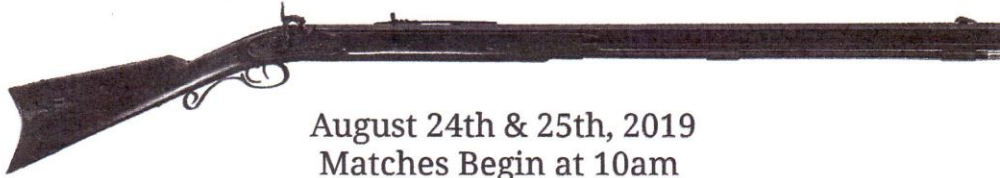

BIG HORN MUZZLELOADER BENCH SHOOT

August 24th & 25th, 2019
Matches Begin at 10am
at the
Heart Mountain Shooting Range
981 Road 5, Powell, Wyoming

TARGETS

Yrds.

| | |
|-----|---------------------|
| 50 | 6 Bull |
| 75 | Buffalo Double Bull |
| 100 | Buffalo (100) |
| 150 | 50 yrd Pistol |
| 200 | 200 yrd ML |