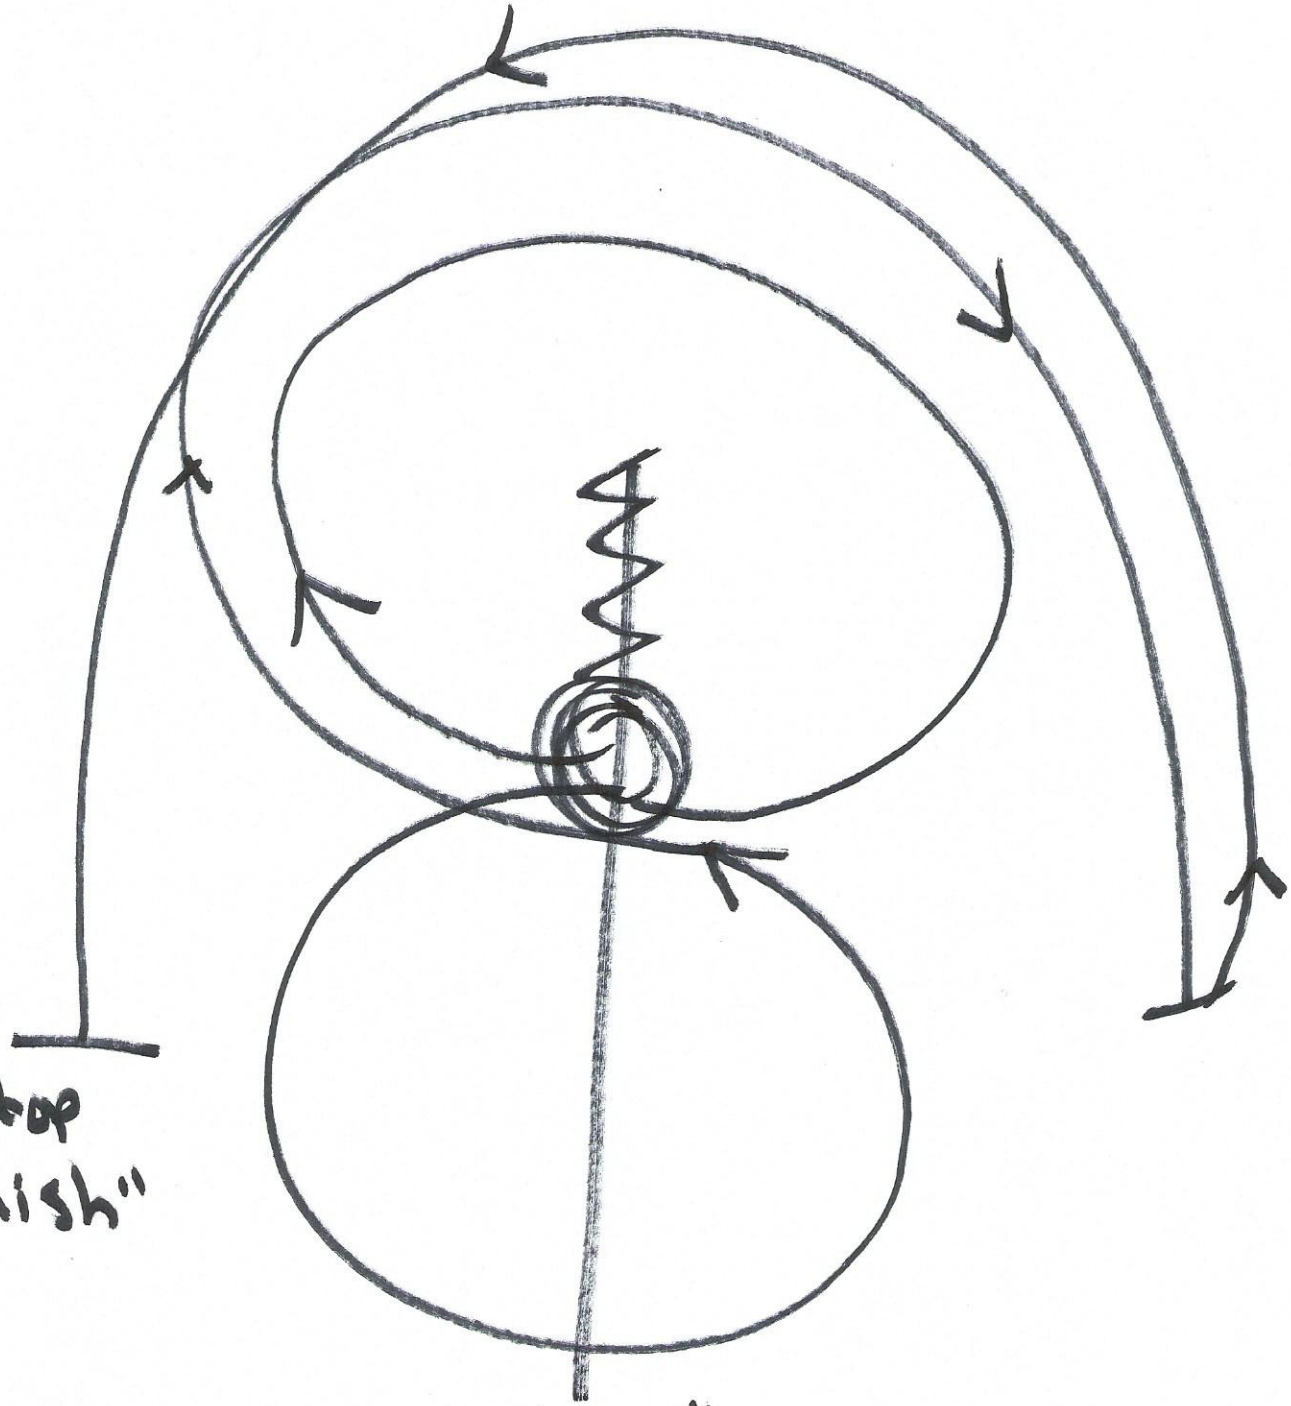

# Mighty Mites Reining

stop  
"finish"

"start"

Ext. trot down center. Stop + Back.  
2 spins Right, 2 1/4 spins left. Trot a  
Figure "8" starting to Right. Trot to Right  
Stop, Rollback left. Trot around and stop.