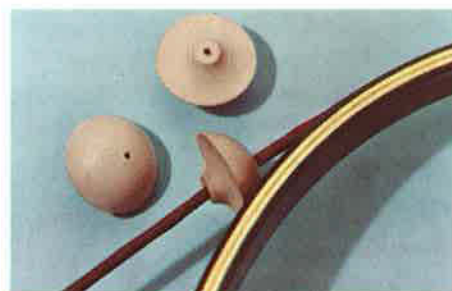

X-1400 BRUSH BUTTONS

Brush-proof a bow. Will not snag — string noise dampened. Soft rubber buttons, either regular or super, are easily fitted on bow string. Accuracy is not impaired. Two buttons to a package. Twelve pair on a display card.

Retail Price:

Regular, 65¢ pr. Super, 75¢ pr.