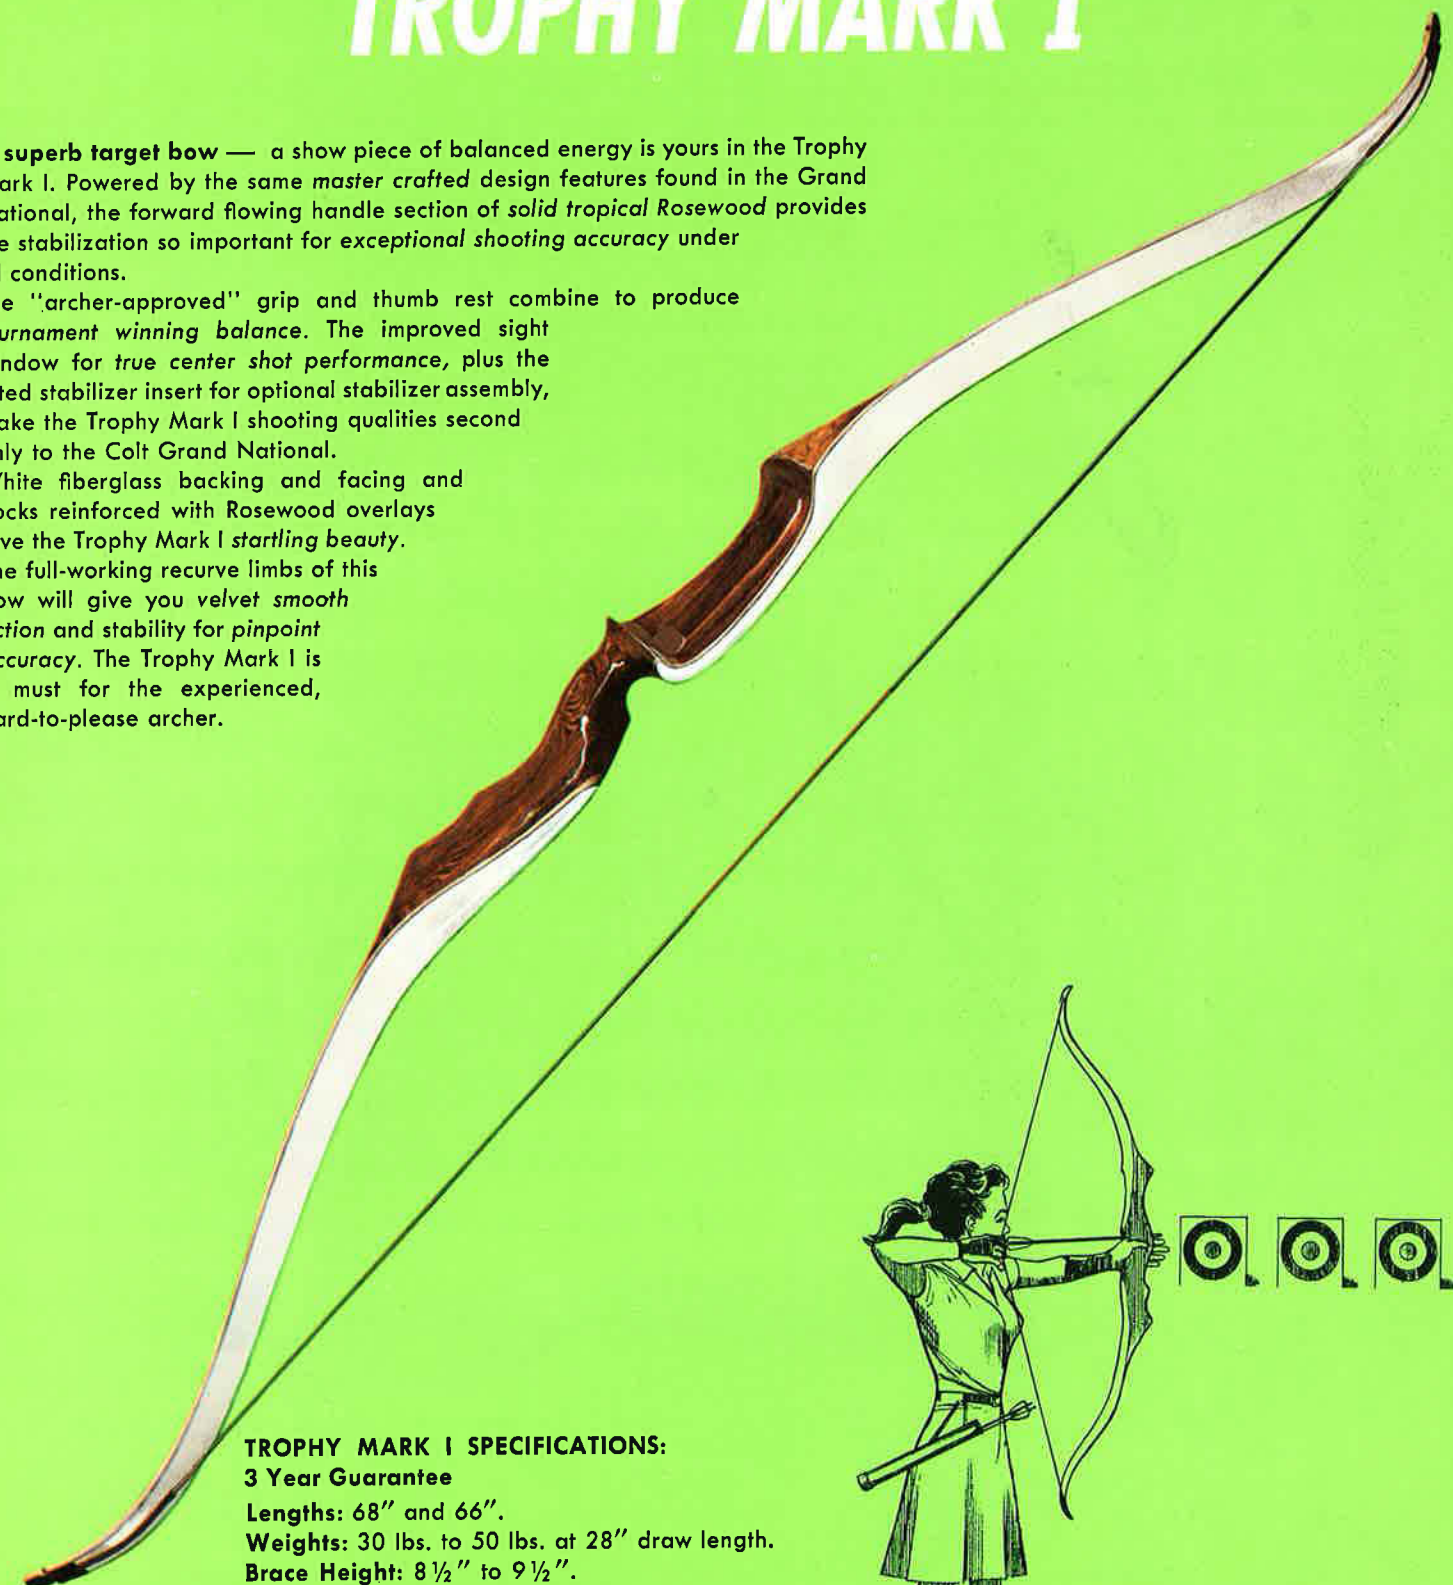

TROPHY MARK I SPECIFICATIONS: 3 Year Guarantee

Lengths: 68" and 66".

Weights: 30 lbs. to 50 lbs. at 28" draw length.

Brace Height: 8 1/2" to 9 1/2".

Riser: Solid Brazilian Rosewood.

Backing and Facing: White fiberglass.

Sight Window: True center shot design.

Arrow Plate Assembly: Built-in, adjustable.

Stabilizer Insert: Built-in.

Specify Right or Left-Hand, Draw Weight and Length.

Retail Price $100.00.