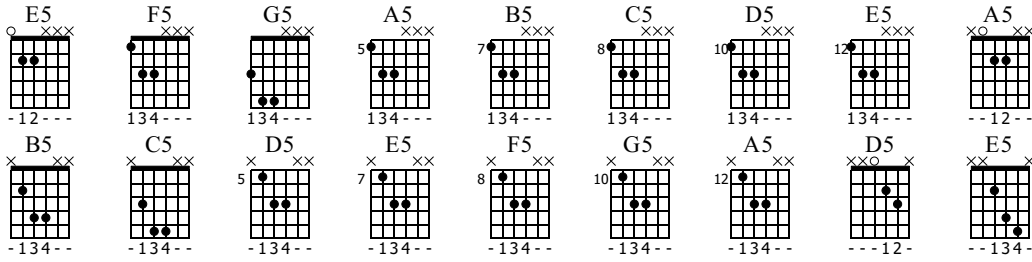

Power Chords

Ron Leighty Guitar Studio

Standard tuning

$\text{♩} = 120$

6th String Power Chords

E5 F5 G5 A5 B5 C5 D5 E5

S-Gt

T														
A	2	3	5	7	9	10	12	14						
B	0	1	3	5	7	8	10	12	14	12	14	12	14	12

5th String Power Chords

A5 B5 C5 D5 E5 F5 G5 A5

T	2	4	5	7	9	10	12	14
A	2	4	5	7	9	10	12	14
B	0	2	3	5	7	8	10	12

4th String Power Chords

D5 E5

T	3	5
A	2	4
B	0	2