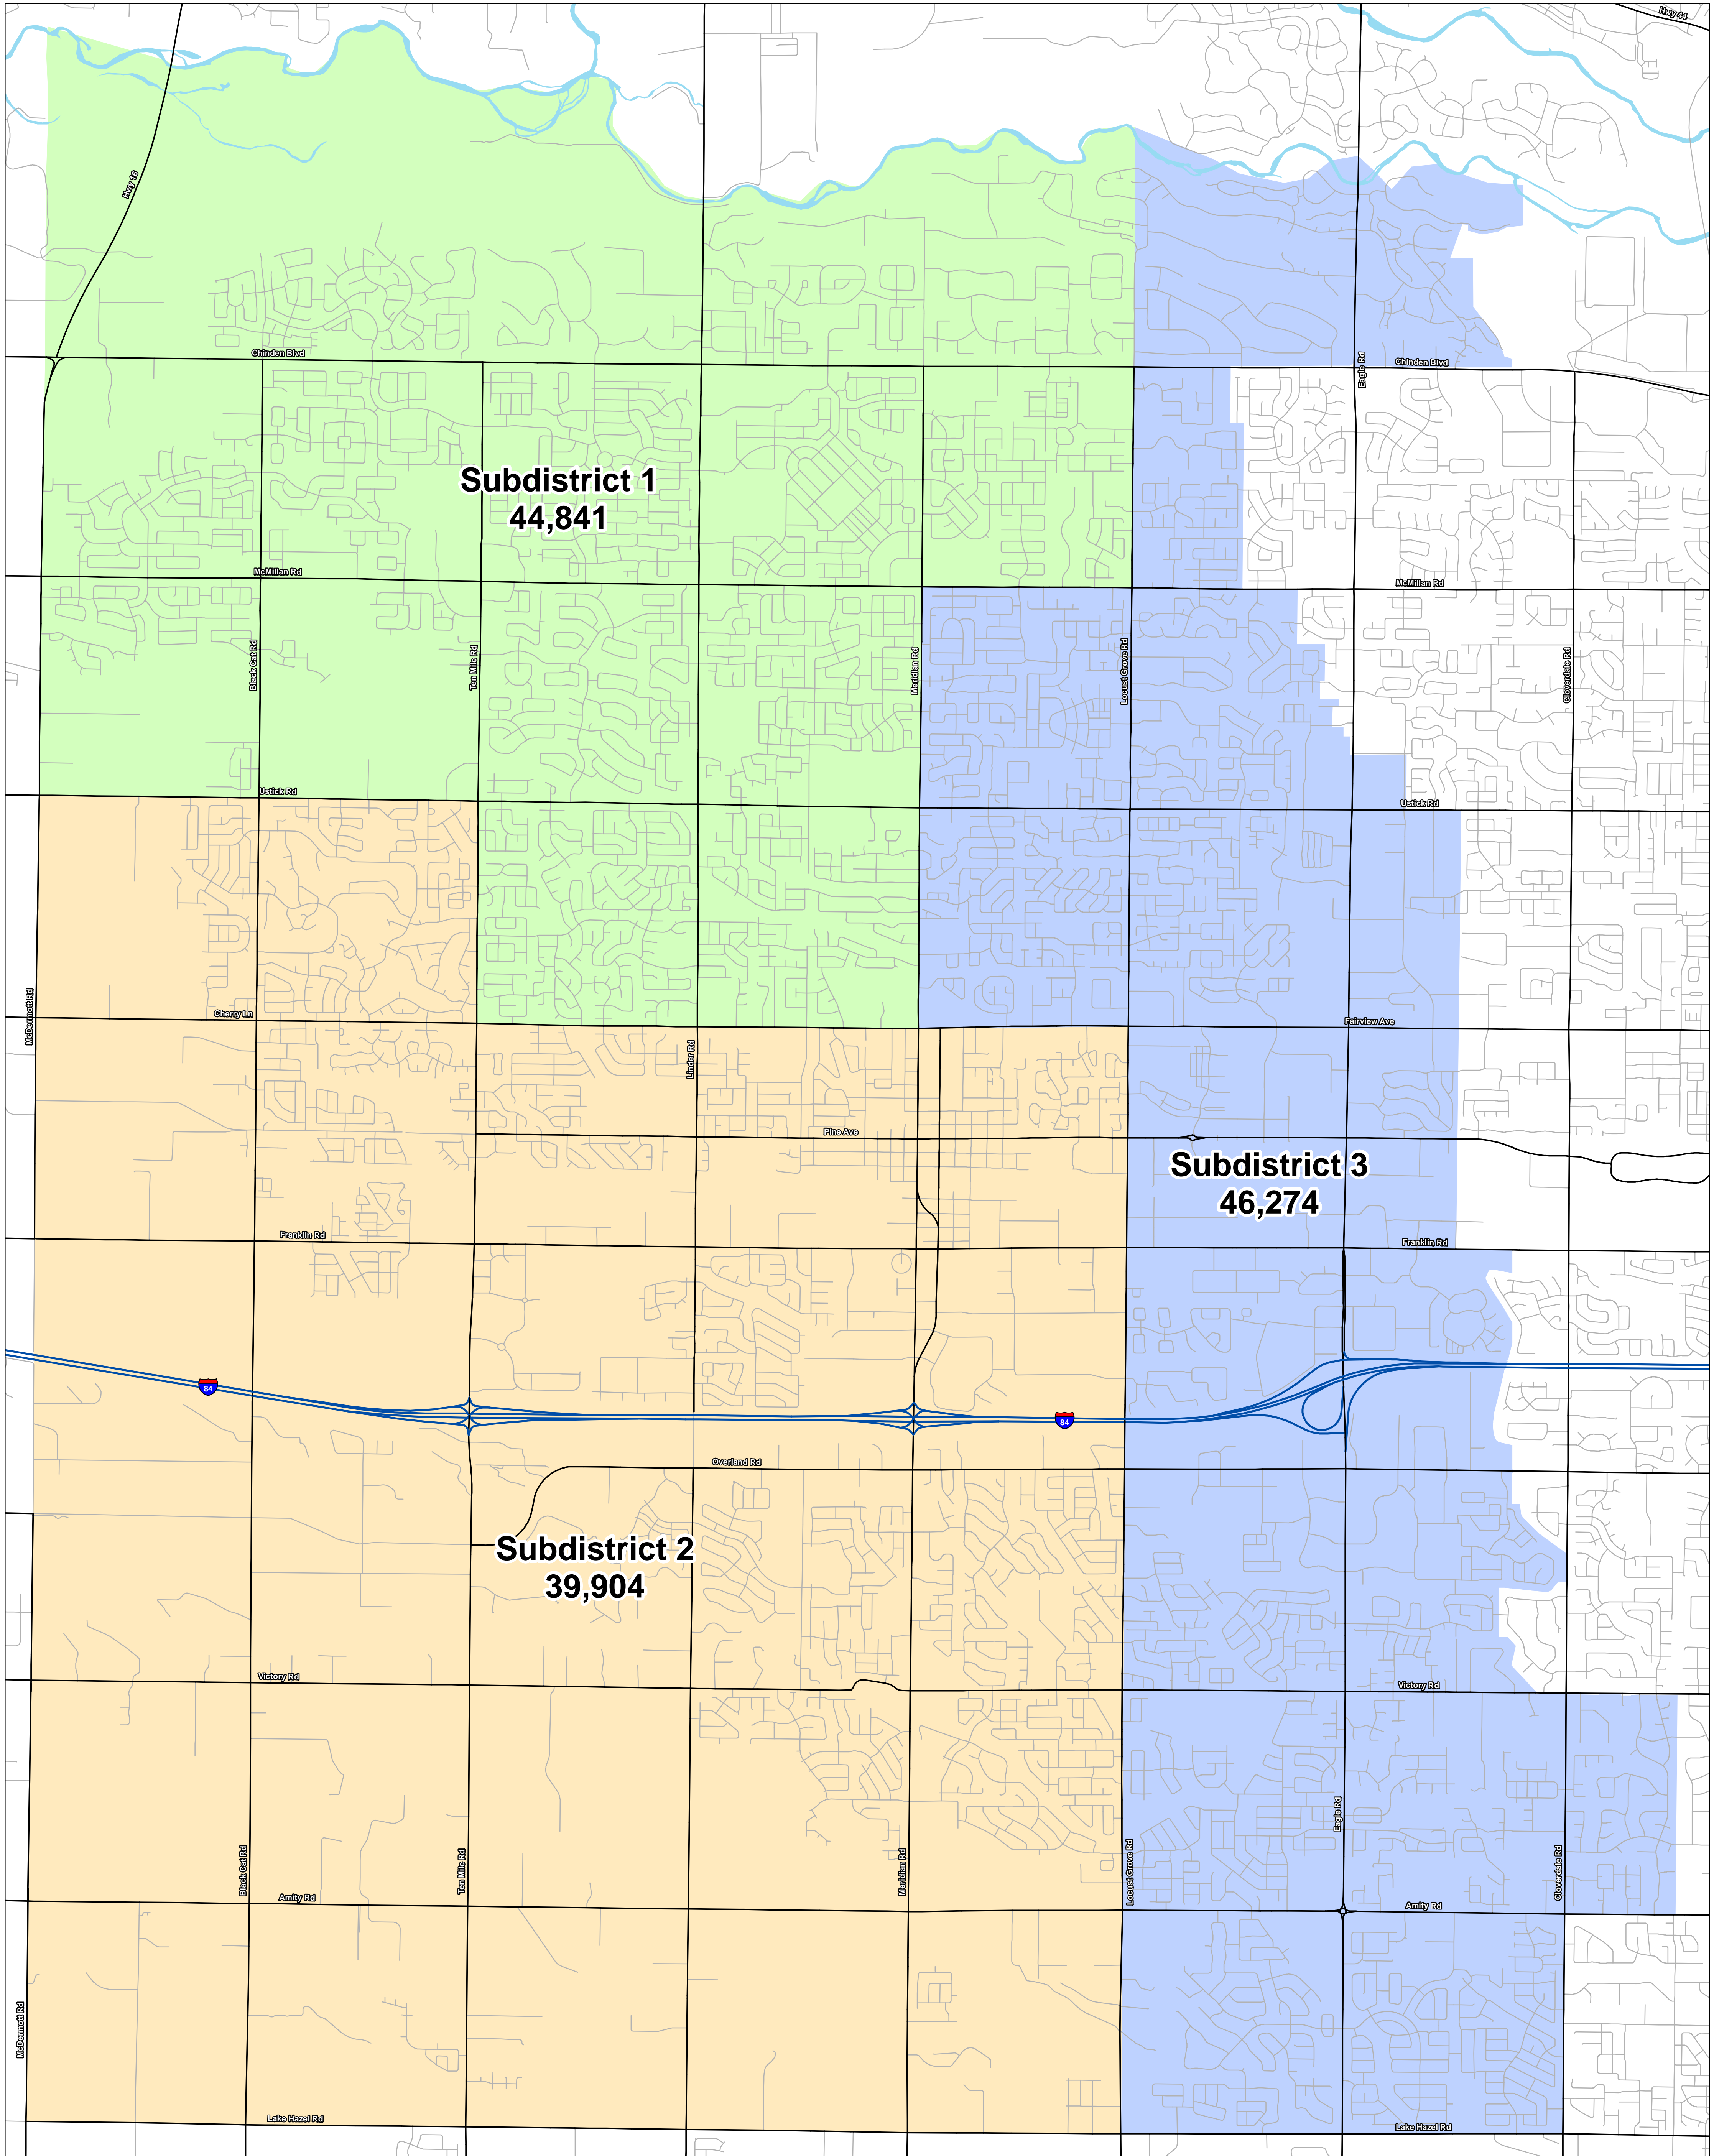

# Western Ada Recreation District

2020 Census Population

- Subdistrict 1
- Subdistrict 2
- Subdistrict 3

**Subdistrict 1**  
**44,841**

**Subdistrict 3**  
**46,274**

**Subdistrict 2**  
**39,904**