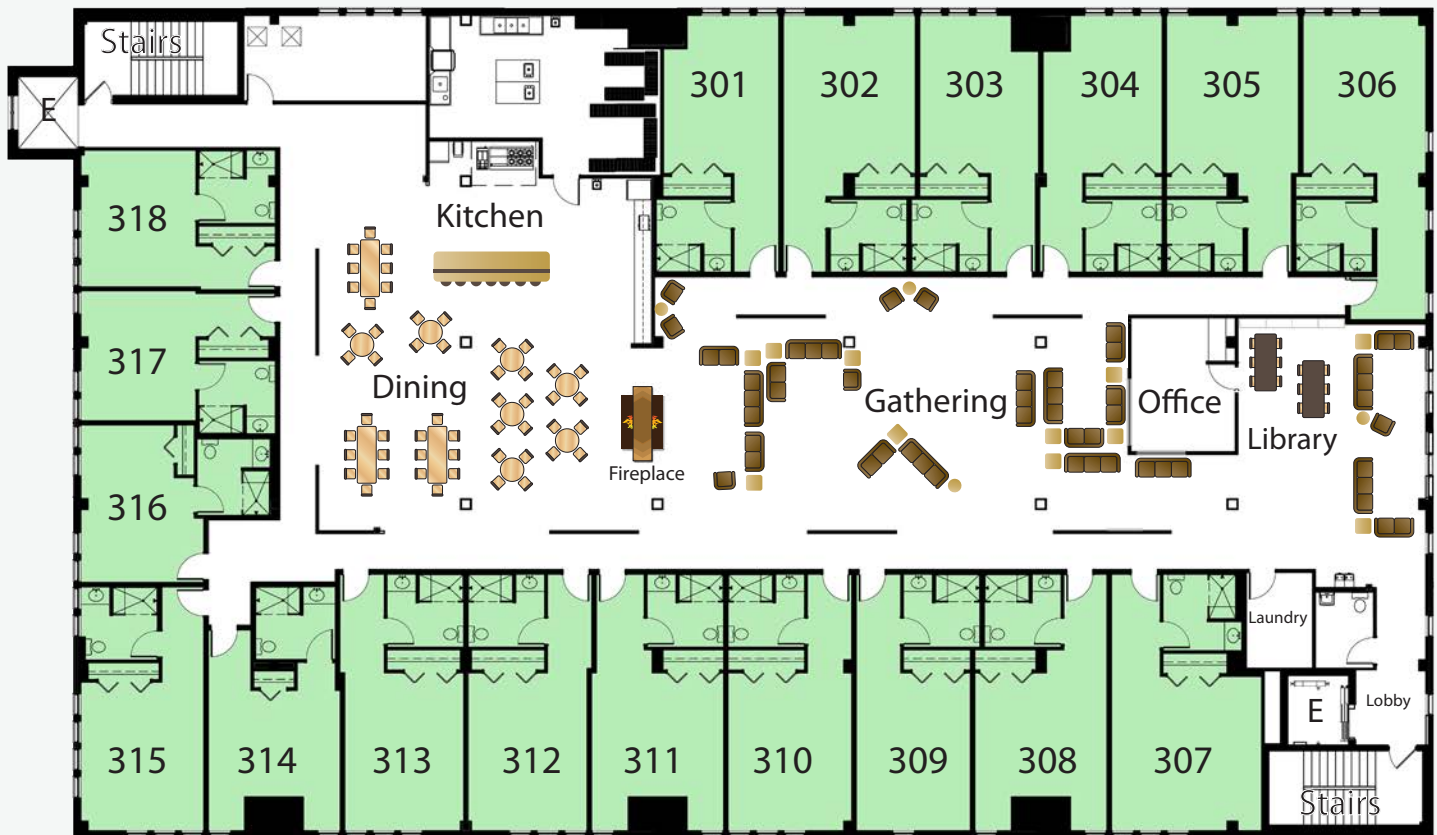

## FIRST FLOOR

**11 Private Suites**  
**Reception Desk**  
**Suite Numbers:**  
**101 - 112**

### FIRST FLOOR COMMON AREAS:

- Physical Therapy
- Theater/Chapel
- Concessions
- Salon
- Laundry
- Drug Store Style Soda Fountain
- Shuffle-board Court
- Pool Table
- Amusement Games

299 Bullsboro Drive • Suite 100 • Newnan, Georgia 30263  
www.monarchhouse.net • 678-209-3751

## THIRD FLOOR

**18 Private Suites**

**Suite Numbers:**

**301 - 318**

### THIRD FLOOR COMMON AREAS:

- Residential Style Kitchen
- Fireplace
- Lounge with Views of Playground Below
- Family Dining Area
- Library
- Laundry

299 Bullsboro Drive • Suite 100 • Newnan, Georgia 30263