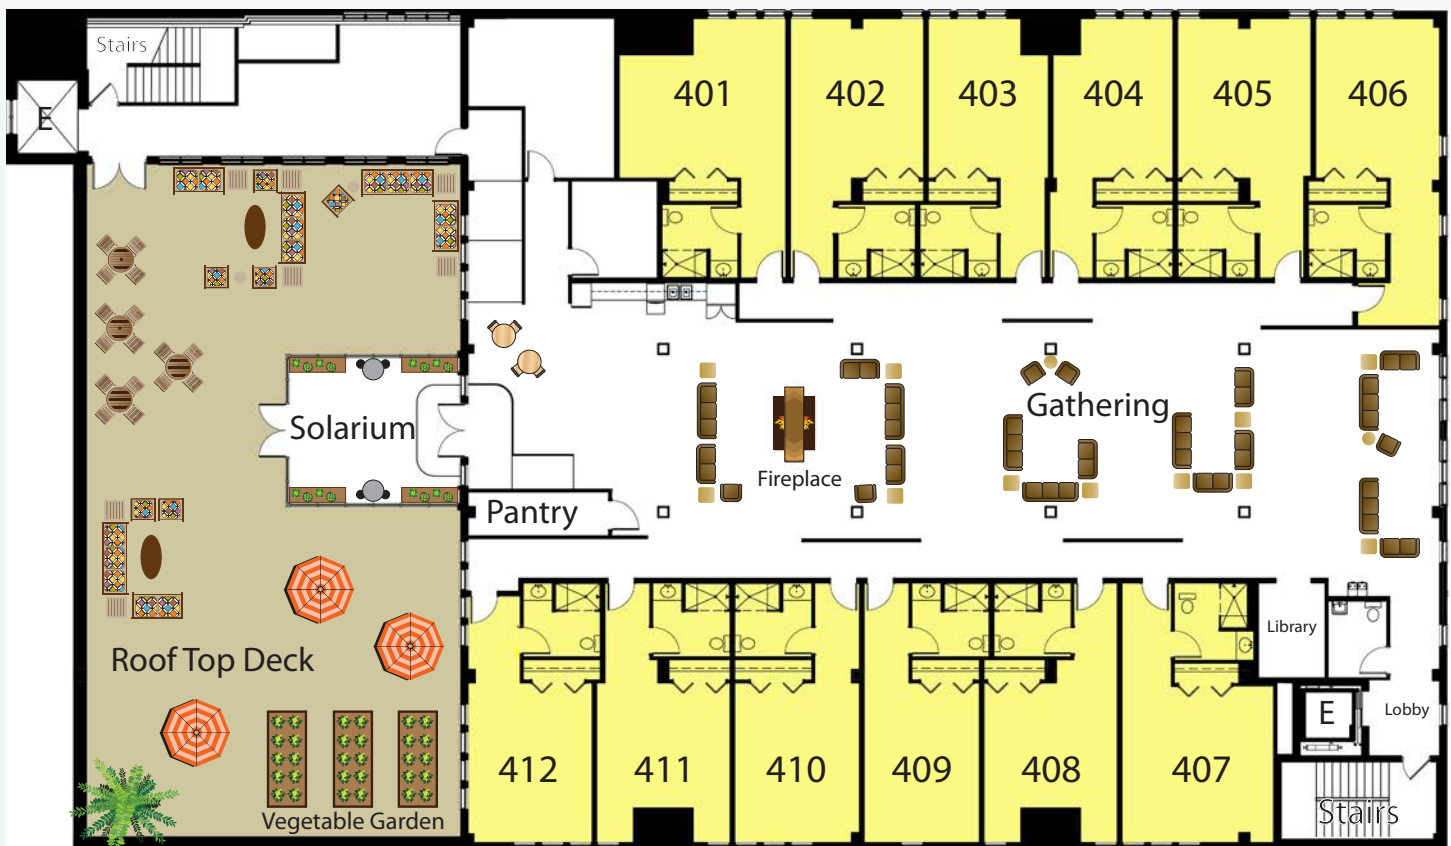

## FIRST FLOOR

**11 Private Suites**  
**Reception Desk**  
**Suite Numbers:**  
**101 - 112**

### THIRD FLOOR COMMON AREAS:

- Residential Style Kitchen
- Fireplace
- Lounge with Views of Playground Below
- Family Dining Area
- Library
- Laundry

299 Bullsboro Drive • Suite 100 • Newnan, Georgia 30263

## FOURTH FLOOR

**12 Private Suites**

**Suite Numbers:**

**401 - 412**

### FOURTH FLOOR COMMON AREAS:

- Rooftop Deck
- Vegetable Garden
- Library
- Lounge with Views of Playground Below
- Greenhouse/Solarium
- Outdoor Cafe Tables & Umbrellas
- Laundry

299 Bullsboro Drive • Suite 100 • Newnan, Georgia 30263