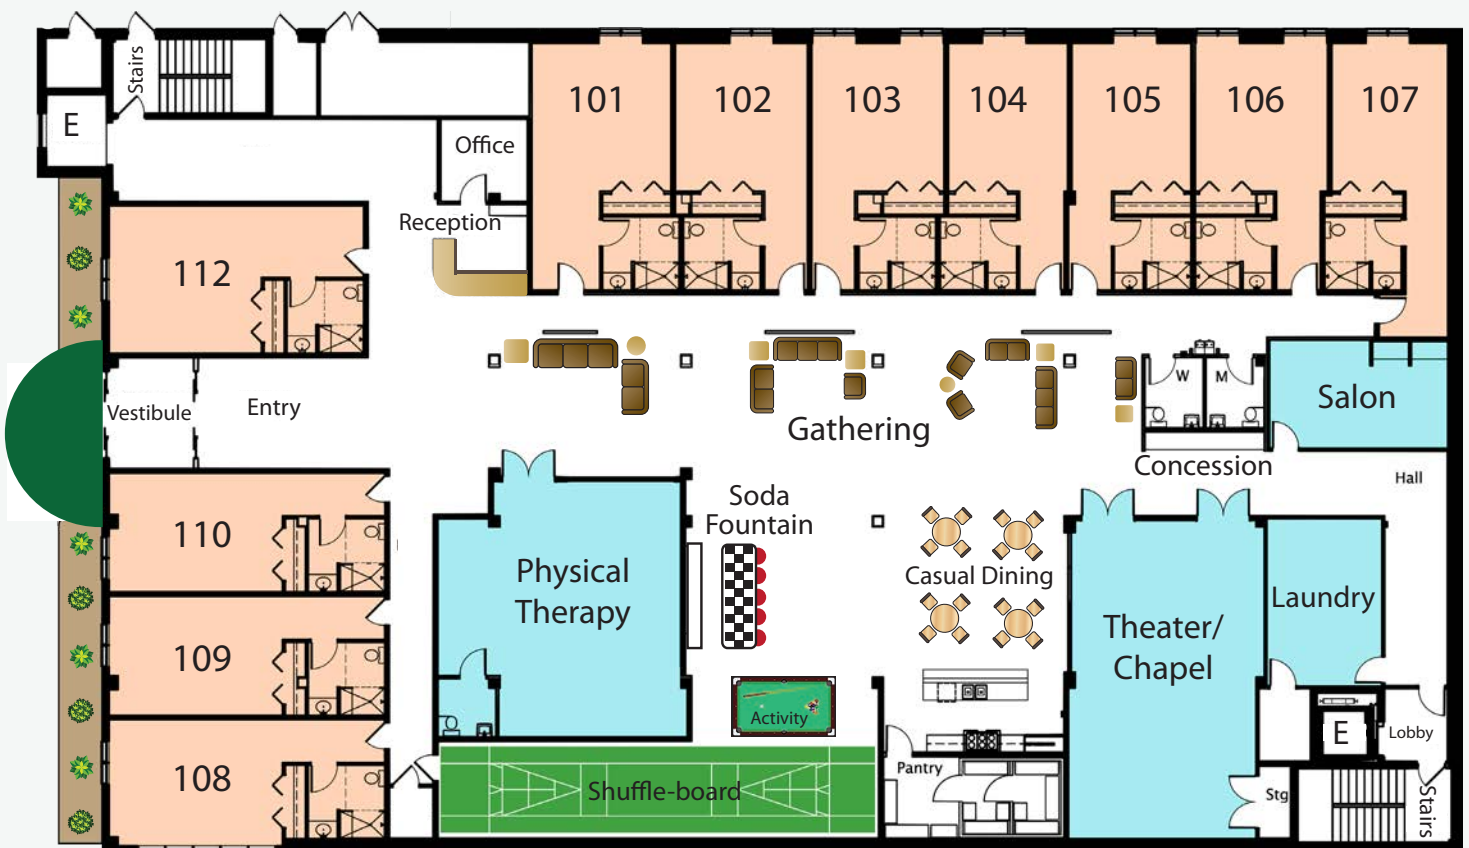

## FIRST FLOOR

**11 Private Suites**  
**Reception Desk**  
**Suite Numbers:**  
**101 - 112**

### FIRST FLOOR COMMON AREAS:

- Physical Therapy
- Theater/Chapel
- Concessions
- Salon
- Laundry
- Drug Store Style Soda Fountain
- Shuffle-board Court
- Pool Table
- Amusement Games

299 Bullsboro Drive • Suite 100 • Newnan, Georgia 30263  
www.monarchhouse.net • 678-209-3751

### THIRD FLOOR COMMON AREAS:

- Residential Style Kitchen
- Fireplace
- Lounge with Views of Playground Below
- Family Dining Area
- Library
- Laundry

299 Bullsboro Drive • Suite 100 • Newnan, Georgia 30263

### FOURTH FLOOR COMMON AREAS:

- Rooftop Deck
- Vegetable Garden
- Library
- Lounge with Views of Playground Below
- Greenhouse/Solarium
- Outdoor Cafe Tables & Umbrellas
- Laundry

299 Bullsboro Drive • Suite 100 • Newnan, Georgia 30263