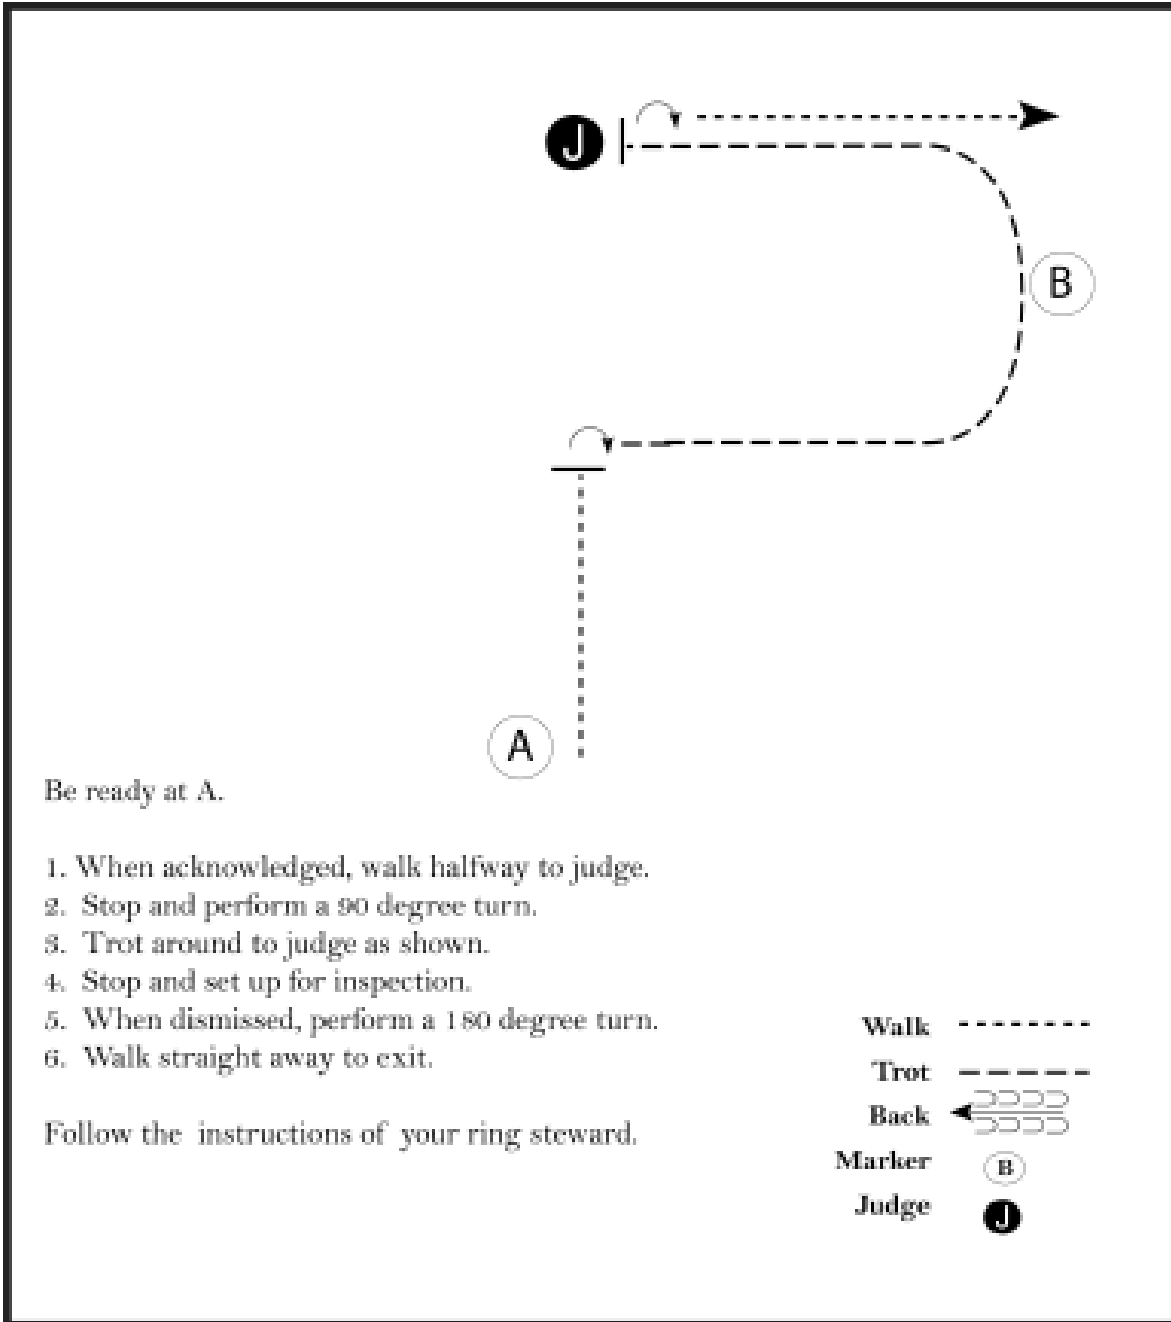

## Showmanship (All Showmanship except Walk Trot)

Show Date: 10-10-2020

W W W . H O R S E S H O W P A T T E R N S . C O M

W W W . H O R S E S H O W P A T T E R N S . C O M

[S/1-64]

Pattern Provided by:  
*Jeannie Young*