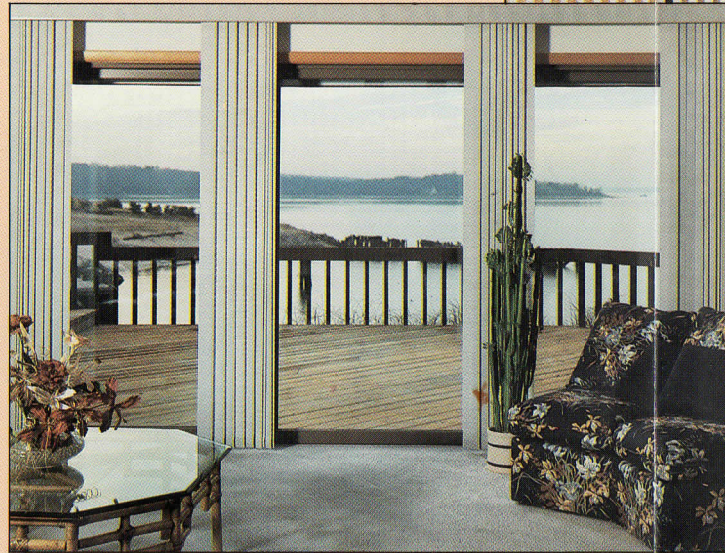

# When quality counts, the choice is Louver Magic!

People with discriminating taste have always sought out excellence in their lifestyles and environmental choices. And Louver Magic has developed a vertical blind system with excellence you can see, touch and use. The quality of the entire system – rod model, cord model, remote motorized – from its state-of-the-art track, carrier and self-adjusting hangers have been engineered to assure you of high performance and lasting beauty. There is a vertical blind system for almost any window application, and a range of fabric and color selection to satisfy the most demanding customer.

- Louver Magic offers its unique one-control system for off-center splits.
- Controls on both ends (optional) for expansive stretches of verticals.
- One-control bay window application.
- Multiple opening on one head with fully operable single control.

1. Top of track is designed to hide installation bracket and accept snap-in valance clip.
2. Non-stretch nylon cord.
3. Clear Hanger will not contrast with louver. Its special design allows for easy insertion and removal of vanes.