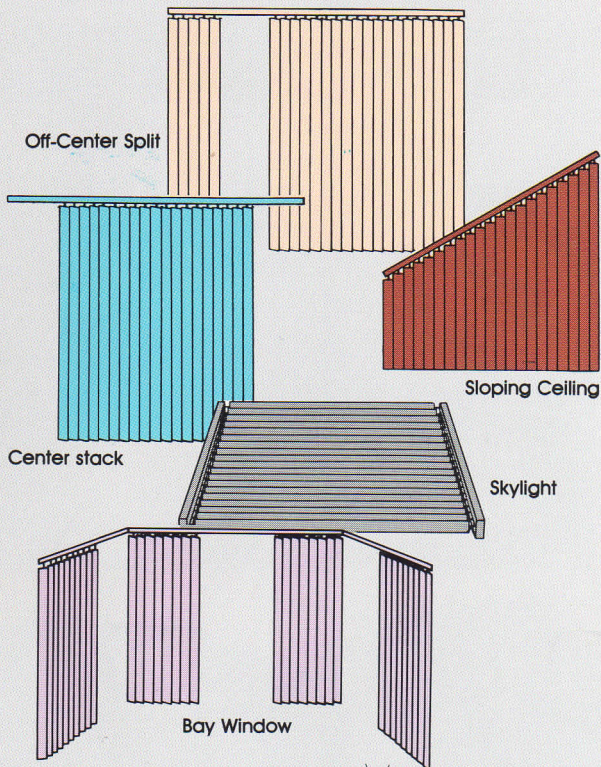

1. Top of track is designed to hide installation bracket and accept snap-in valance clip.
2. Non-stretch nylon cord.
3. Clear Hanger will not contrast with louver. Its special design allows for easy insertion and removal of vanes.

1. Decorative End Cap adds a finished touch to end of headrail.
2. Heavy Duty No. 10 Bead Chain for smooth operation and strength.
3. Heavy-Duty Aluminum Tilt Rod
4. Spiral Traverse Rod provides smooth mechanical traversing.
5. Even spacing between louvers, using full hard stainless steel connectors, eliminates excessive overlap at ends of track.
6. Master Carrier designed to allow complete traversing on any window condition.
7. Self-Lubricating Wheels.
8. Self-Adjusting Hanger permits automatic realignment of louvers.
9. Headrail can be color coordinated with louvers, using either the flat or grooved side. (Valance optional)
10. Rod model available with Louver Magic's customized motors, remote or manual.

# LOUVER MAGIC

## Louver Magic Fabric

— Selection of fabric from major fabric manufacturers, plus Louver Magic's exclusive selection of fabrics.

Bring us your window conditions, we have a vertical blind system to fit them.