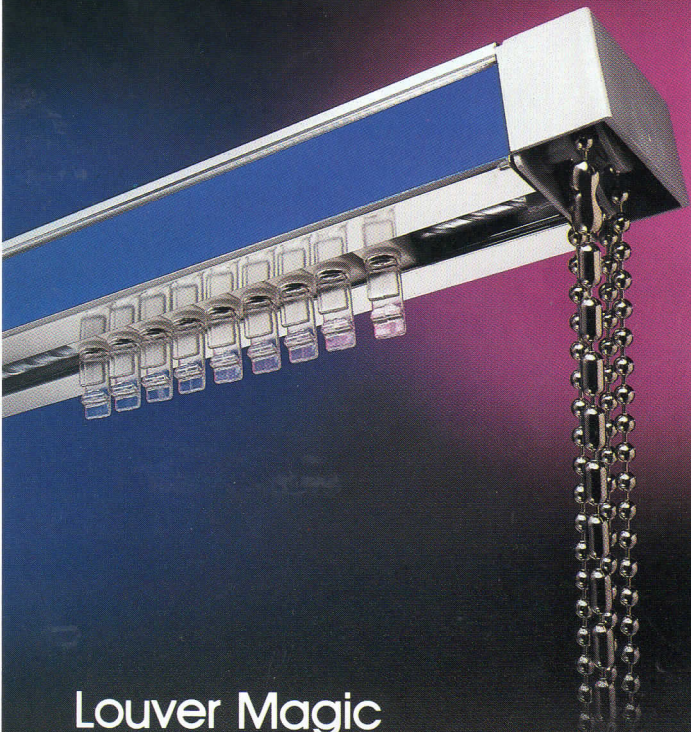

Louver Magic Fabric

— Selection of fabric from major fabric manufacturers, plus Louver Magic's exclusive selection of fabrics.