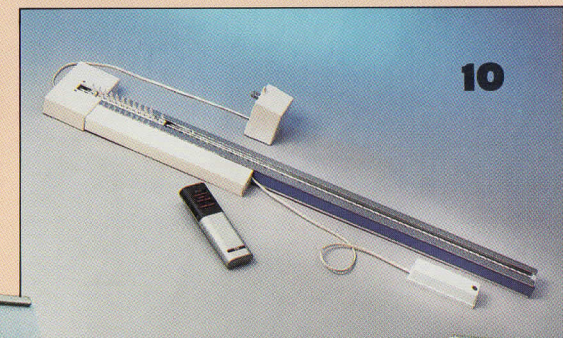

# When quality counts, the choice is Louver Magic!

People with discriminating taste have always sought out excellence in their lifestyles and environmental choices. And Louver Magic has developed a vertical blind system with excellence you can see, touch and use. The quality of the entire system – rod model, cord model, remote motorized – from its state-of-the-art track, carrier and self-adjusting hangers have been engineered to assure you of high performance and lasting beauty. There is a vertical blind system for almost any window application, and a range of fabric and color selection to satisfy the most demanding customer.

- Louver Magic offers its unique one-control system for off-center splits.
- Controls on both ends (optional) for expansive stretches of verticals.
- One-control bay window application.
- Multiple opening on one head with fully operable single control.

1. Top of track is designed to hide installation bracket and accept snap-in valance clip.
2. Non-stretch nylon cord.
3. Clear Hanger will not contrast with louver. Its special design allows for easy insertion and removal of vanes.

1. Decorative End Cap adds a finished touch to end of headrail.
2. Heavy Duty No. 10 Bead Chain for smooth operation and strength.
3. Heavy-Duty Aluminum Tilt Rod
4. Spiral Traverse Rod provides smooth mechanical traversing.
5. Even spacing between louvers, using full hard stainless steel connectors, eliminates excessive overlap at ends of track.
6. Master Carrier designed to allow complete traversing on any window condition.
7. Self-Lubricating Wheels.
8. Self-Adjusting Hanger permits automatic realignment of louvers.
9. Headrail can be color coordinated with louvers, using either the flat or grooved side. (Valance optional)
10. Rod model available with Louver Magic's customized motors, remote or manual.