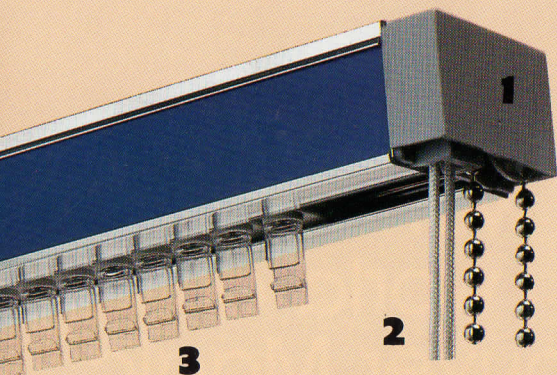

# When quality counts, the choice is Louver Magic!

People with discriminating taste have always sought out excellence in their lifestyles and environmental choices. And Louver Magic has developed a vertical blind system with excellence you can see, touch and use. The quality of the entire system – rod model, cord model, remote motorized – from its state-of-the-art track, carrier and self-adjusting hangers have been engineered to assure you of high performance and lasting beauty. There is a vertical blind system for almost any window application, and a range of fabric and color selection to satisfy the most demanding customer.

- Louver Magic offers its unique one-control system for off-center splits.
- Controls on both ends (optional) for expansive stretches of verticals.
- One-control bay window application.
- Multiple opening on one head with fully operable single control.

1. Top of track is designed to hide installation bracket and accept snap-in valance clip.
2. Non-stretch nylon cord.
3. Clear Hanger will not contrast with louver. Its special design allows for easy insertion and removal of vanes.

1. Decorative End Cap adds a finished touch to end of headrail.
2. Heavy Duty No. 10 Bead Chain for smooth operation and strength.
3. Heavy-Duty Aluminum Tilt Rod
4. Spiral Traverse Rod provides smooth mechanical traversing.
5. Even spacing between louvers, using full hard stainless steel connectors, eliminates excessive overlap at ends of track.
6. Master Carrier designed to allow complete traversing on any window condition.
7. Self-Lubricating Wheels.
8. Self-Adjusting Hanger permits automatic realignment of louvers.
9. Headrail can be color coordinated with louvers, using either the flat or grooved side. (Valance optional)
10. Rod model available with Louver Magic's customized motors, remote or manual.