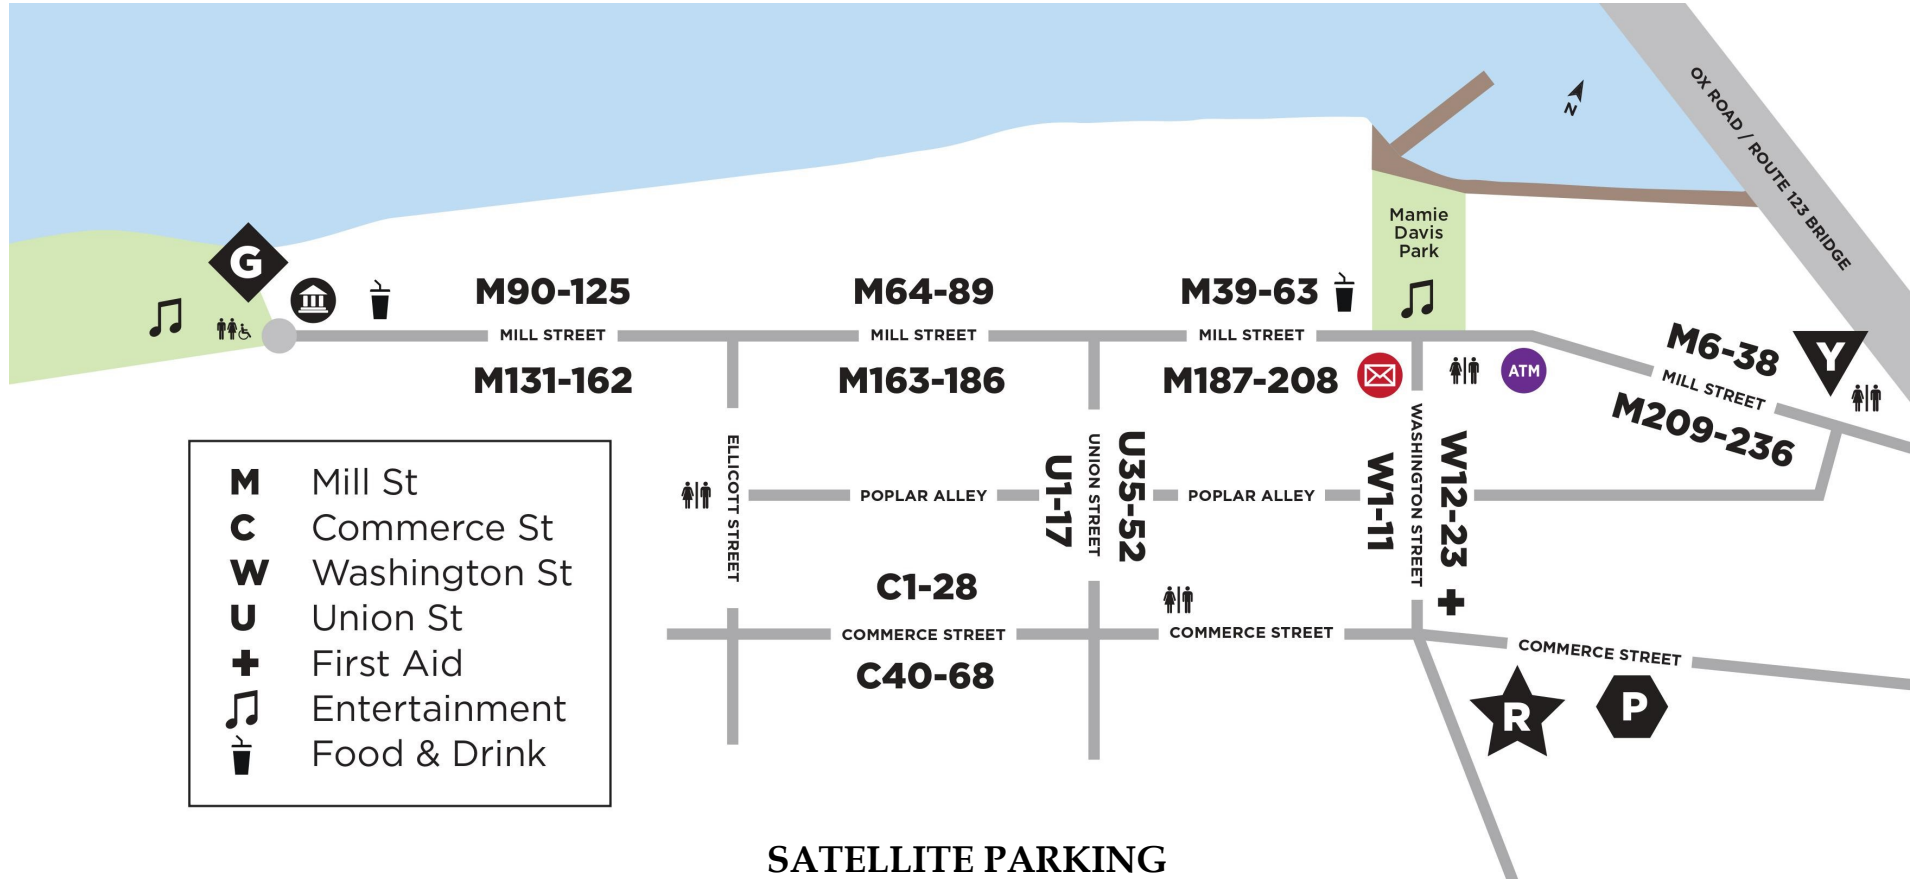

# Town of Occoquan

## Arts and Crafts Show Map

- |          |               |
|----------|---------------|
| <b>M</b> | Mill St       |
| <b>C</b> | Commerce St   |
| <b>W</b> | Washington St |
| <b>U</b> | Union St      |
| <b>+</b> | First Aid     |
|          | Entertainment |
|          | Food & Drink  |

### SATELLITE PARKING

**G-Green Lot (*Beer Garden Express*)**  
 123 Commuter Lot  
 Corner of Route 123 and Old Bridge Road  
 Drop off/Pick Up at Footbridge Shuttle Stop by River Mill Park

**Y-Yellow Lot (no vendor parking)**  
 Workhouse Arts Center Parking Lot  
 9518 Workhouse Way, Lorton  
 Drop off/Pick Up at the Shuttle Stop under the Route 123 Bridge

**P-Purple Lot**  
 Lake Ridge Commuter Lot  
 Corner of Old Bridge and Minnieville Roads  
 Drop off/Pick Up located at Mom's Apple Pie Shuttle Stop

**R- Red Lot**  
 1-95 Commuter Lot  
 Just off 1-95 and Route 123  
 Drop off/Pick Up located at Mom's Apple Pie Shuttle Stop