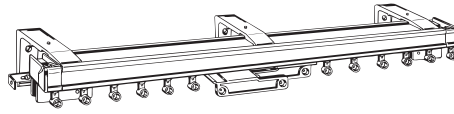

Architrac® Series 94001

Series 94001 Overview

Overview

- AMP™ Motorization available
- Assembled sets includes all necessary components
- Most versatile Architrac® Rod
- Heavy duty, ball bearing pulleys
- Heavy duty, wheeled (Ripplefold™) or ball bearing (pleated) carriers
- Can be curved or bent (not available for motorized tracks)
- Wall or ceiling mount available
- Manual or Motorized Drawn Rods

Track Style