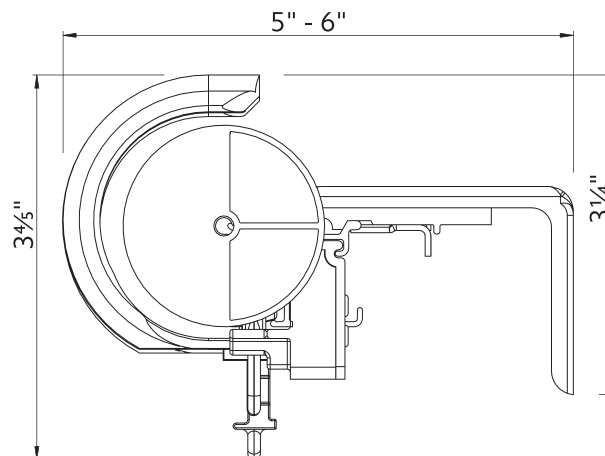

2" Wall Mount