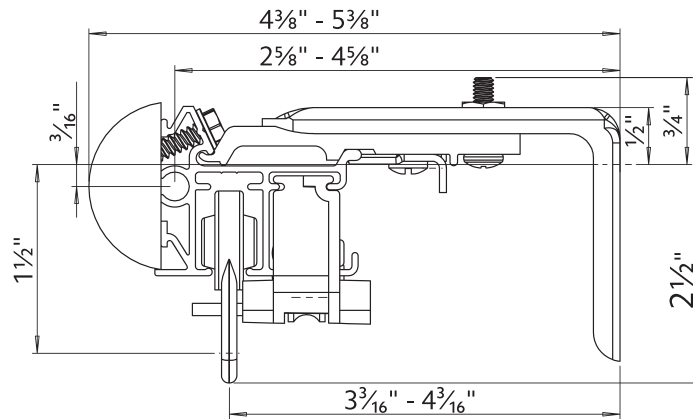

1 3/8" Wall Mount