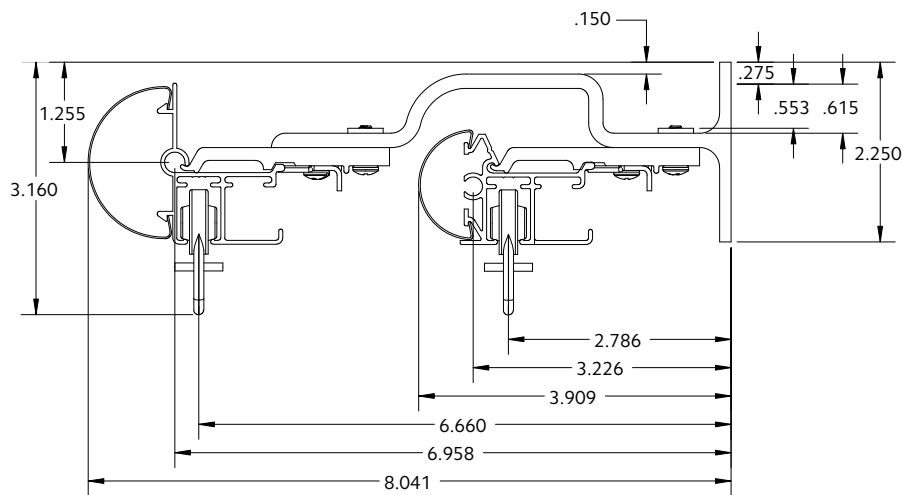

Double Wall Mount using parts:

To achieve this look, order Estate rod ceiling mounted. 94130xxx brackets are included with the rod. Then order one, item 71134110 double bracket in the quantity needed based on the bracket spacing drawing on page 23.

71134110

&

94130xxx

2" Front & 1 3/8" Back Double Wall Mount