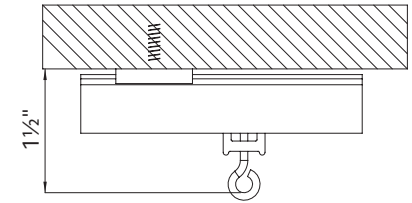

Track Style

Dimensions

Wall Mount (use 81002xxx bracket)

Ceiling Mount

Available Colors

White

Gray

Bronze