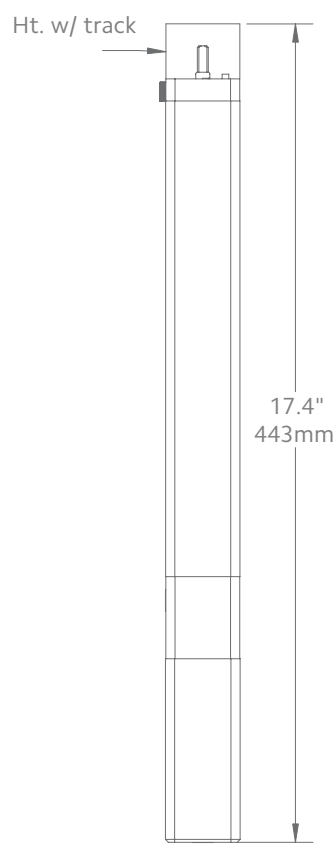

Front View

Bottom View

Motor Unit

Product No.

AMP™ Drapery Motor 62001300

Technical Specs

AMP™ Motor

Power Supply DC 16.5V-0.89A
(100-240VAC 50/60Hz 0.5A)

Amperage 2.55Ah

Average Linear Speed 7.8inches/sec

Power Consumption 40 watts

Torque 1.2Nm

Power Cable Length 6 feet

Variable Speed 80, 100 & 120 rpm

Certifications UL/CE

Max. Track Length Estate™ - 16 ft
Architrac™ 94001 - 16 ft

Max. Load 64 lbs

Follow track specifications for drapery weight.