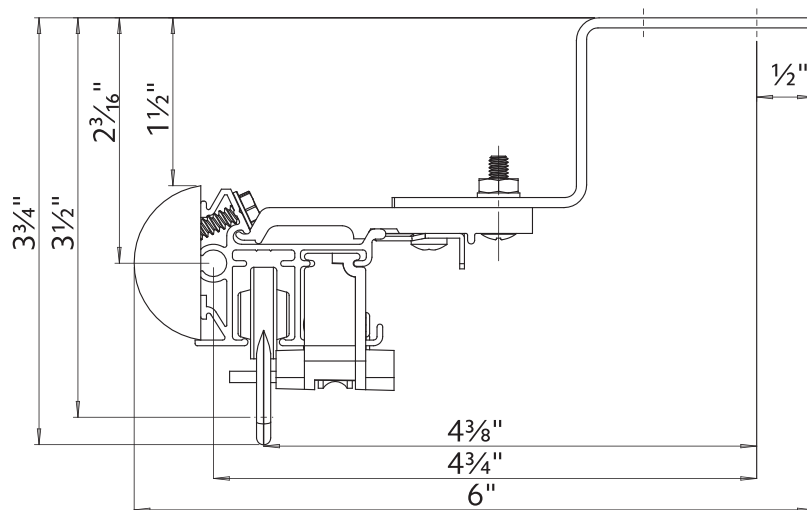

94130xxx

&

1796061

1 3/8" Ceiling Mount

2" Ceiling Mount

Double Wall Mount using parts:

To achieve this look, order Estate rod, ceiling mounted. 94130xxx brackets are included with the rod. Then order one, item 94125xxx double bracket and two, item 1796061 ceiling mount brackets multiplied by the quantity needed based on the bracket spacing drawing on page 23.