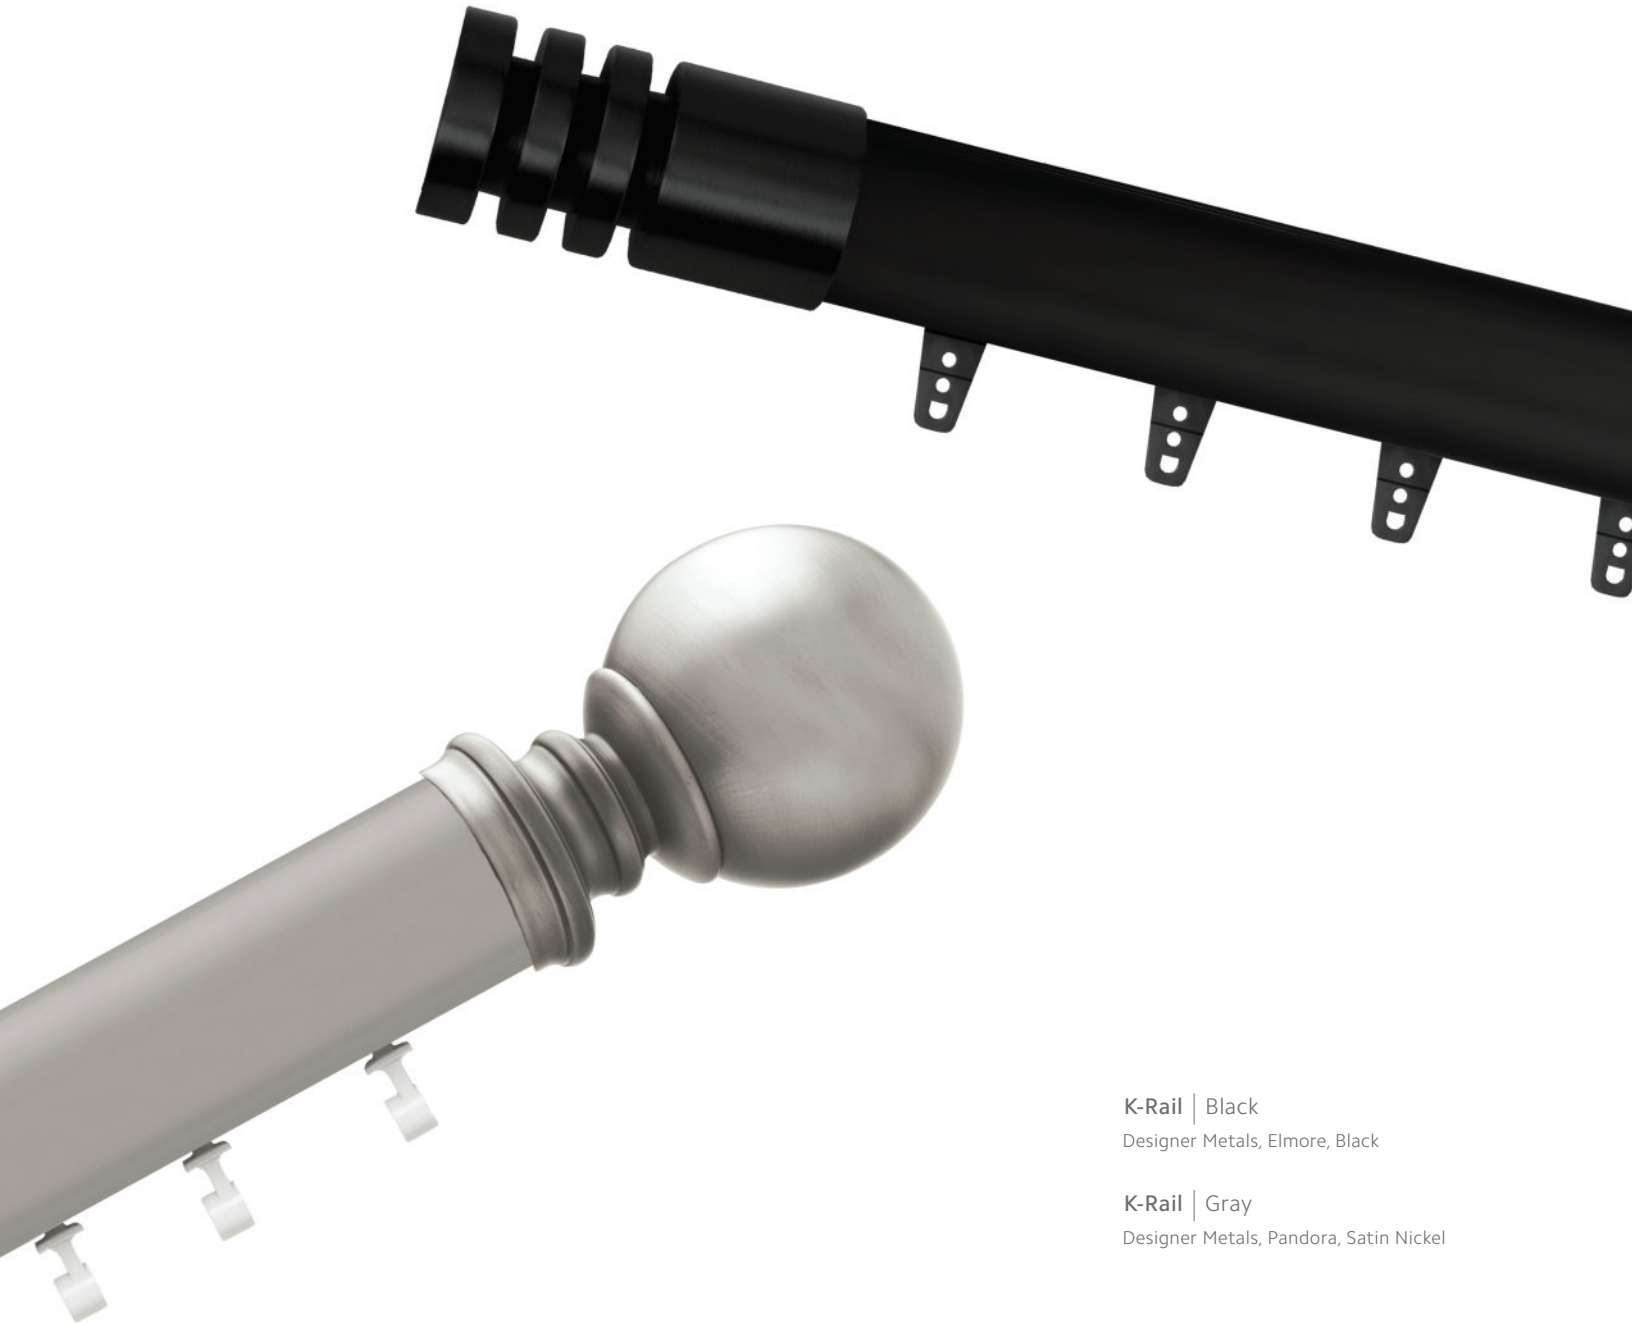

K-Rail | Black
Designer Metals, Elmore, Black

K-Rail | Gray
Designer Metals, Pandora, Satin Nickel