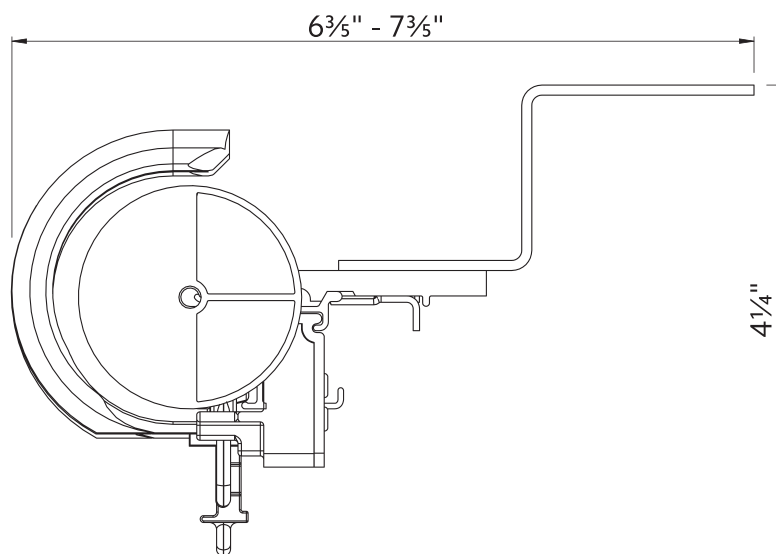

94130xxx

&

1796061

1 3/8" Ceiling Mount

2" Ceiling Mount

Double Wall Mount using parts:

To achieve this look, order Estate rod, ceiling mounted. 94130xxx brackets are included with the rod. Then order one, item 94125xxx double bracket and two, item 1796061 ceiling mount brackets multiplied by the quantity needed based on the bracket spacing drawing on page 23.