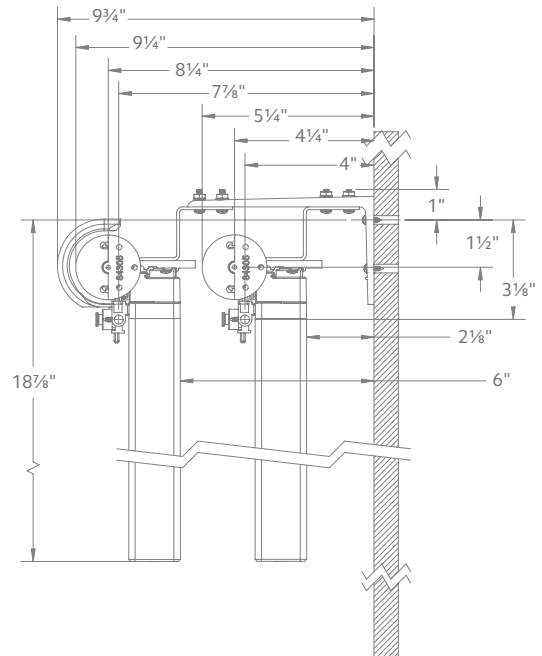

2" Double Wall Mount