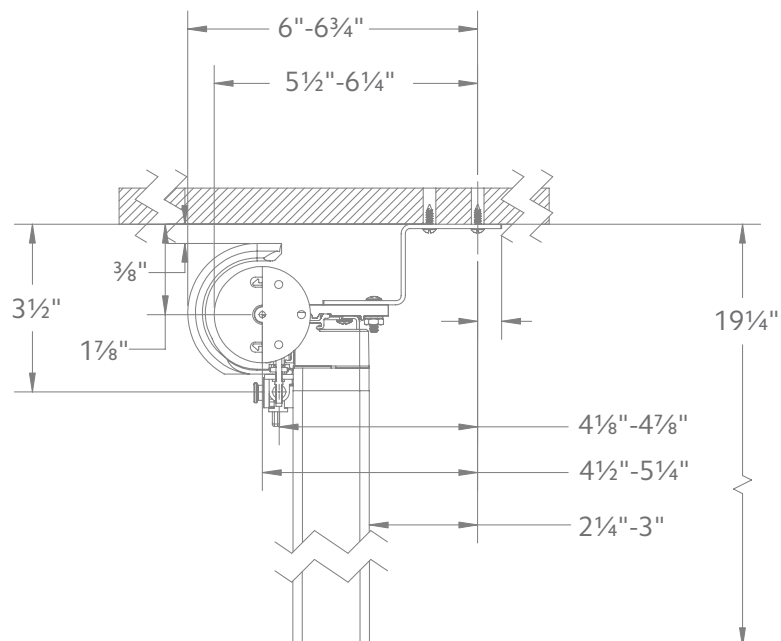

94130xxx

⊗

1796061

1 3/8" Ceiling Mount

2" Ceiling Mount

Double Wall Mount using parts:

To achieve this look, order Estate rod, ceiling mounted. 94130xxx brackets are included with the rod. Then order one, item 94125xxx double bracket and two, item 1796061 ceiling mount brackets multiplied by the quantity needed based on the bracket spacing drawing on page 10.