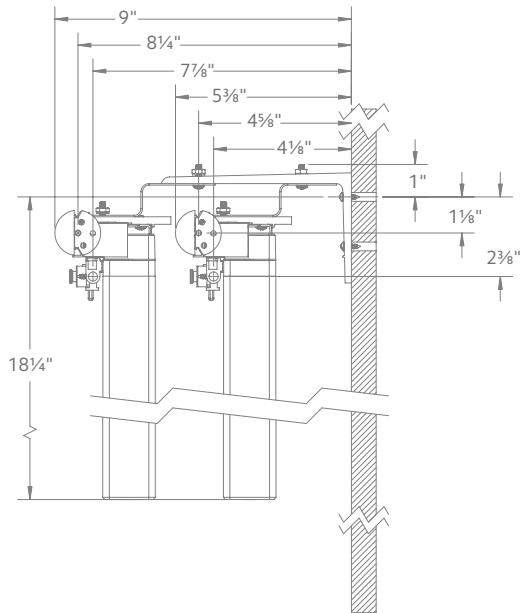

Double Wall Mount using parts:

To achieve this look, order Estate rod, ceiling mounted. 94130xxx brackets are included with the rod. Then order one, item 94125xxx double bracket and two, item 1796061 ceiling mount brackets multiplied by the quantity needed based on the bracket spacing drawing on page 10.

94125xxx

⊕

1796061

⊕

94130xxx

1 3/8" Double Wall Mount