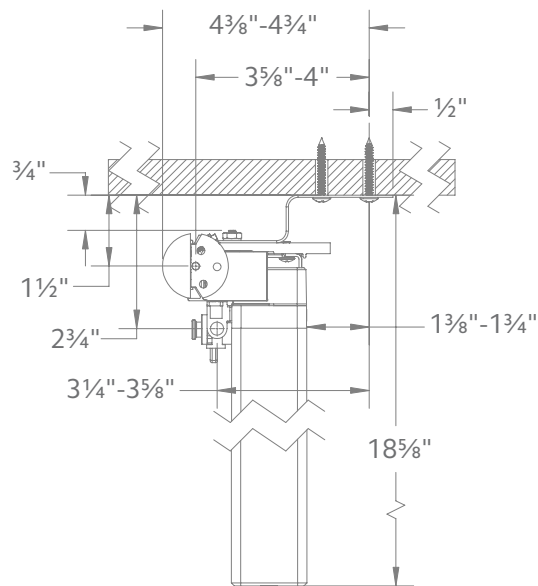

94130xxx

⊗

1796061

1 3/8" Ceiling Mount

2" Ceiling Mount

Double Wall Mount using parts:

To achieve this look, order Estate rod, ceiling mounted. 94130xxx brackets are included with the rod. Then order one, item 94125xxx double bracket and two, item 1796061 ceiling mount brackets multiplied by the quantity needed based on the bracket spacing drawing on page 10.