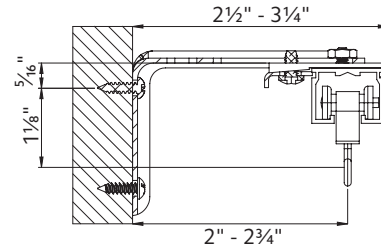

Architrac® Series 9600

Series 9600 Overview

Overview

- Assembled sets includes all necessary components
- Heavy duty, cubicle track
- Ideal for cubicle curtains for commercial applications
- Splice available
- Carrier options available
- Can be curved or bent
- Wall, ceiling or suspension mount

Track Style

Dimensions

Wall Mount (use 81002xxx bracket)

Ceiling Mount

Available Colors

White

Gray

Bronze

Black

Draw	Mount	Operation	Maximum Track Set	Maximum Fabric Weight	Pounds Per Foot
One-Way	Ceiling	Manual	16'	64 lbs	4
	Recessed Suspension				
Two-Way	Ceiling	Manual	32'	128 lbs	4
	Recessed Suspension				

Max track lengths and maximum fabric weights do not apply to curved tracks. Send complete specifications and fabric weight to customer service for feasibility.

Available Draw Types

Hand/Baton Draw

For more detailed information about this track, please visit our resource library at kirsch.com.

Available Bends

Architrac® Series 94001 with AMP™ Motorization cannot be bent or curved.

Cubicle Style 1:
L-Shaped

Cubicle Style 2:
Long-U

Cubicle Style 3:
J-Track

Cubicle Style 4:
J-Track
Offset Right

Cubicle Style 5:
J-Track
Offset Left

Cubicle Style 6:
Obtuse
J-Track Right

Cubicle Style 7:
Obtuse
J-Track Left

Cubicle Style 8:
Straight
Offset Right

Cubicle Style 9:
Straight
Offset Left

Cubicle Style 5:
Curved