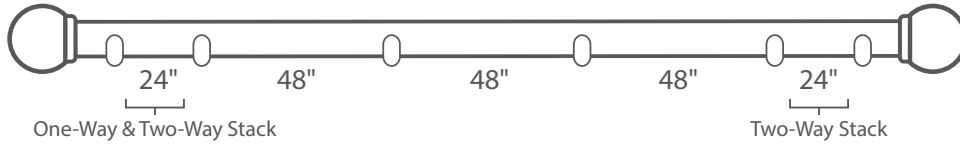

Place brackets at each end. On the ends where the drapery will stack, place the next bracket at a maximum of 24" from the first bracket, then place remaining brackets at 48" intervals over the remainder of the track. Spacing may need to be shortened for heavier draperies. All mounting options are compatible with our AMP™ Motorization.