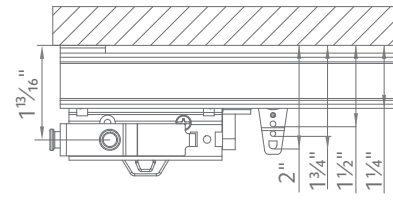

Track Style

Dimensions

Wall Mount

Ceiling Mount

Available Colors

Draw	Mount	Operation	Maximum Track Set	Maximum Fabric Weight	Pounds Per Foot
One-Way	Ceiling	Manual	20'	80 lbs.	4
	Wall	Motorized	16'	64 lbs.	4
Two-Way	Ceiling	Manual	40'	160 lbs.	4
	Wall	Motorized	16'	64 lbs.	4