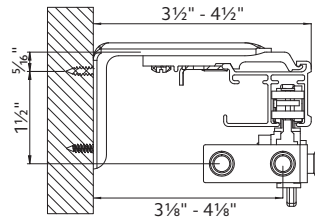

Architrac® Series 94001

Series 94001 Overview

Overview

- AMP™ Motorization available
- Assembled sets includes all necessary components
- Most versatile Architrac® Rod
- Heavy duty, ball bearing pulleys
- Heavy duty, wheeled (Ripplefold™) or ball bearing (pleated) carriers
- Can be curved or bent (not available for motorized tracks)
- Wall or ceiling mount available
- Manual or Motorized Drawn Rods

Track Style

Dimensions

Wall Mount

Ceiling Mount

Available Colors

Draw	Mount	Operation	Maximum Track Set	Maximum Fabric Weight	Pounds Per Foot
One-Way	Ceiling	Manual	20'	80 lbs.	4
	Wall	Motorized	16'	64 lbs.	4
Two-Way	Ceiling	Manual	40'	160 lbs.	4
	Wall	Motorized	16'	64 lbs.	4

Max track lengths and maximum fabric weights do not apply to curved tracks. Send complete specifications and fabric weight to customer service for feasibility.

Available Draw Types

Available Bends

Architrac® Series 94001 with AMP™ Motorization cannot be bent or curved.

For more detailed information about this track, please visit our resource library at kirsch.com.