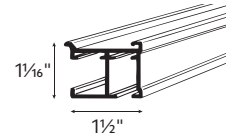

Dimensions