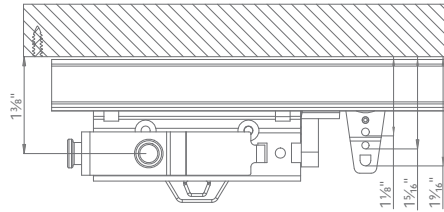

Architrac® Series 94004

Series 94004 Overview

Overview

- Assembled sets includes all necessary components
- Low profile, baton draw rod ($\frac{3}{4}$ "
- Heavy duty, wheeled (Ripplefold™) or ball bearing (pleated) carriers
- Cannot be curved or bent
- Ceiling mount only
  (Track pre-drilled 16" on center for direct ceiling mount)
- Baton options available

Track Style

Dimensions

Ceiling Mount

Available Colors

White

Gray

Bronze

Black

Draw	Mount	Operation	Maximum Track Set	Maximum Fabric Weight	Pounds Per Foot
One-Way	Ceiling Recessed	Manual	16'	64 lbs	4
Two-Way	Ceiling Recessed	Manual	32'	128 lbs	4

Max track lengths and maximum fabric weights do not apply to curved tracks. Send complete specifications and fabric weight to customer service for feasibility.

Available Draw Types

Hand/Baton Draw

For more detailed information about this track, please visit our resource library at kirsch.com.