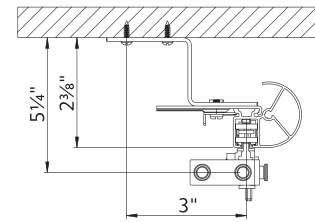

Track Style

Dimensions

Wall Mount (use 81002xxx bracket)

Ceiling Mount

Available Colors

White

Gray

Bronze