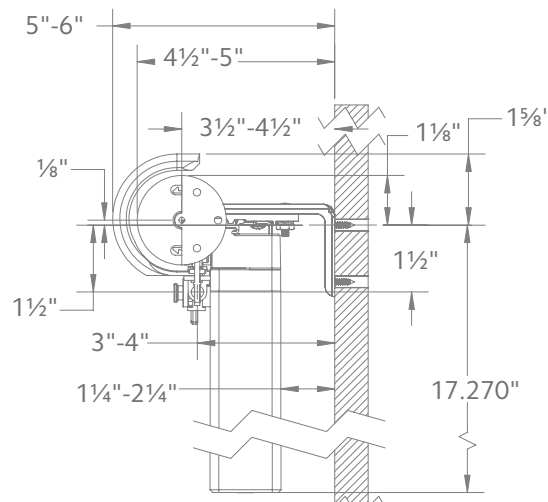

2" Wall Mount