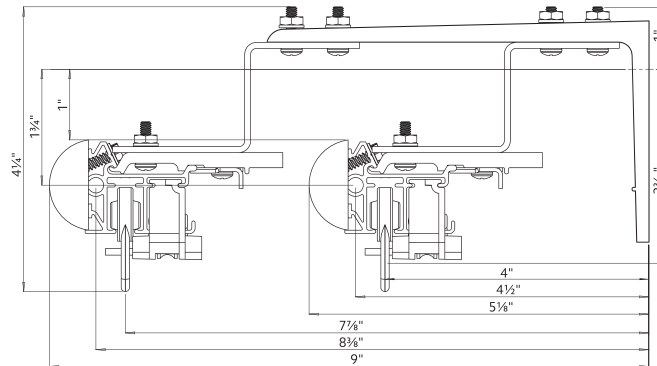

Double Wall Mount using parts:

To achieve this look, order Estate rod, ceiling mounted. 94130xxx brackets are included with the rod. Then order one, item 94125xxx double bracket and two, item 1796061 ceiling mount brackets multiplied by the quantity needed based on the bracket spacing drawing on page 23.

94125xxx

⊗

1796061

⊗

94130xxx

1 3/8" Double Wall Mount