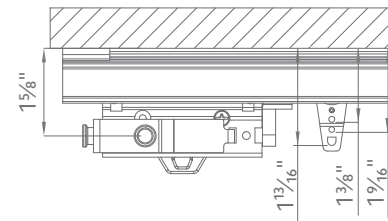

Ceiling Mount

Available Colors

White

Gray

Bronze

Black

Draw	Mount	Operation	Maximum Track Set	Maximum Fabric Weight	Pounds Per Foot
One-Way	Ceiling	Manual	20'	80 lbs	4
	Wall Recessed				
Two-Way	Ceiling	Manual	40'	160 lbs	4
	Wall Recessed				

Max track lengths and maximum fabric weights do not apply to curved tracks. Send complete specifications and fabric weight to customer service for feasibility.

Available Draw Types

Hand/Baton Draw

Available Bends

Architrac® Series 94001 with AMP™ Motorization cannot be bent or curved.

Style 1:
Recess

Style 2:
Bow

Style 3:
Bay

Style 4:
Corner

Style 5:
Curve

For more detailed information about this track, please visit our resource library at kirsch.com.