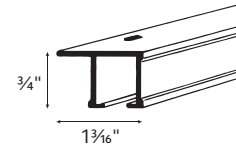

Dimensions