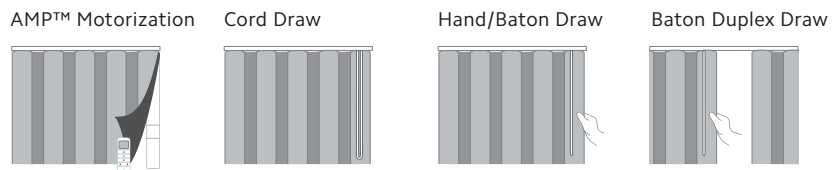

Available Draw Types

Available Bends

Architrac® Series 94001 with AMP™ Motorization cannot be bent or curved.