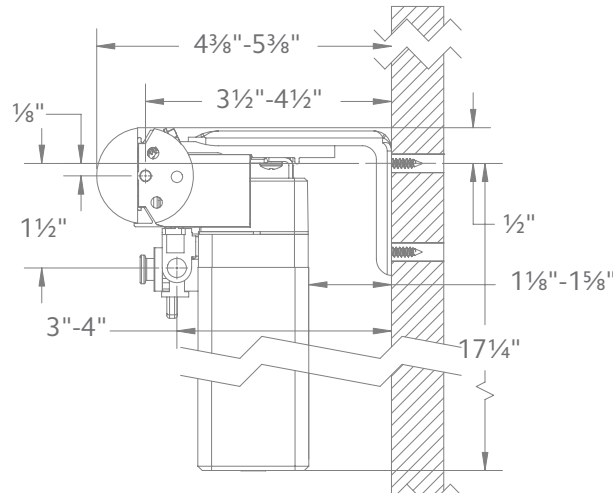

1 3/8" Wall Mount