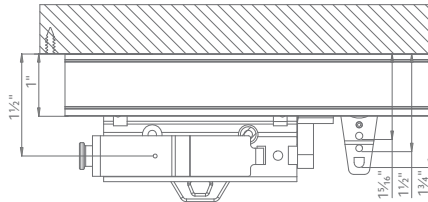

Track Style

Dimensions

Ceiling Mount

Available Colors

White

Gray

Bronze

Black