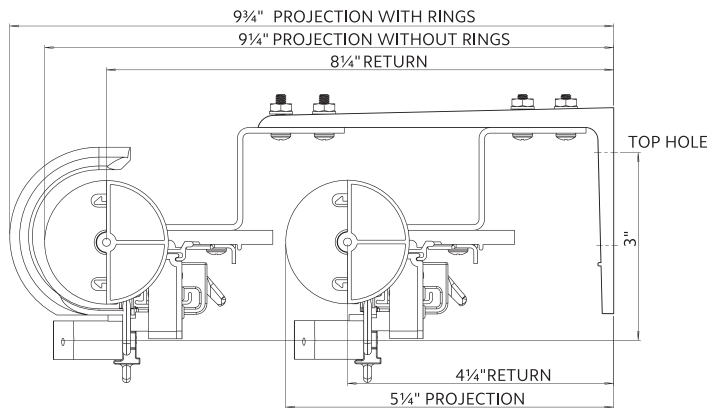

2" Double Wall Mount