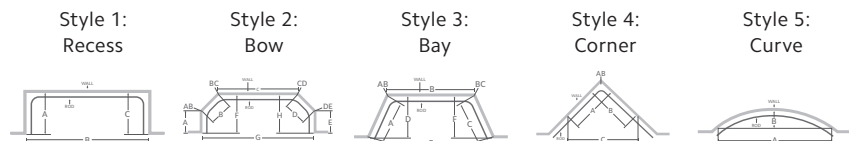

For more detailed information about this track, please visit our resource library at kirsch.com.