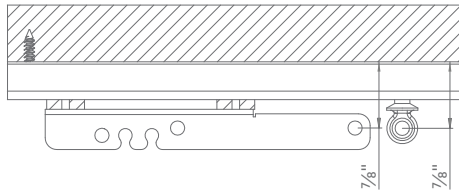

Architrac® Series 9046

Series 9046 Overview

Overview

- Assembled sets includes all necessary components
- Low profile, cubicle track (1/2")
- Ideal for cubicle curtains for commercial applications
- Can be curved or bent
- Baton options available
- Pleated or cubicle carriers

Track Style

Ceiling Mount