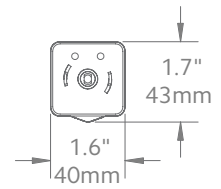

Bottom View

Motor Unit

Product No.

AMP™ Drapery Motor 62001300

Technical Specs

AMP™ Motor

Power Supply DC 16.5V-0.89A
(100-240VAC 50/60Hz 0.5A)

Amperage 2.55Ah

Average Linear Speed 7.8inches/sec

Power Consumption 40 watts

Torque 1.2Nm

Power Cable Length 6 feet

Variable Speed 80, 100 & 120 rpm

Certifications UL/CE

Max. Track Length Estate™ - 16 ft
Architrac™ 94001 - 16 ft

Max. Load 64 lbs

Follow track specifications for drapery weight.