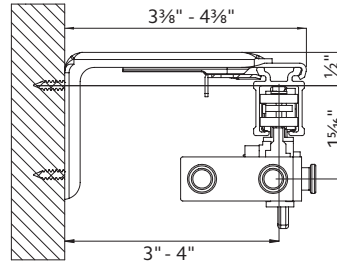

Dimensions

Wall Mount