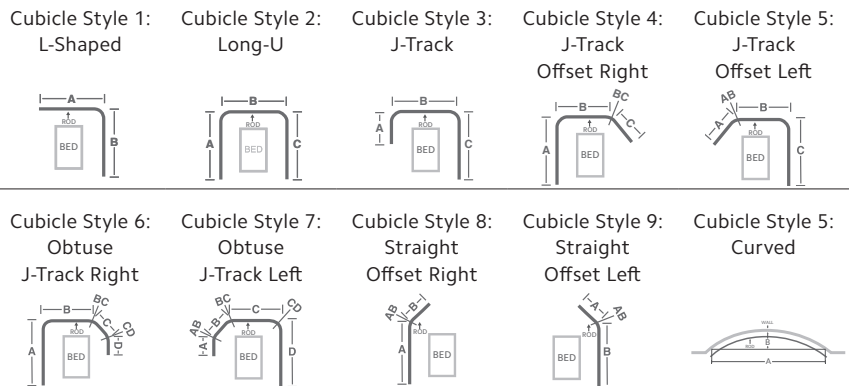

Available Bends

Architrac® Series 94001 with AMP™ Motorization cannot be bent or curved.