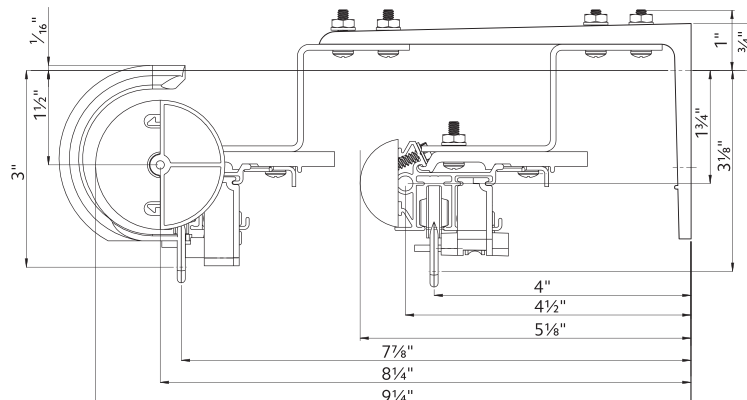

2" Front & 1 3/8" Back Double Wall Mount