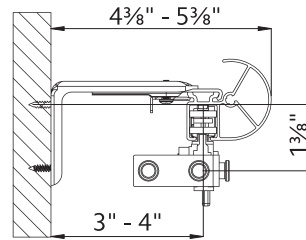

Dimensions

Wall Mount (use 81002xxx bracket)