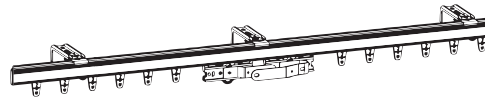

Architrac® Series 94003

Series 94003 Overview

Overview

- Assembled sets includes all necessary components
- Most versatile baton draw track
- Heavy duty, wheeled (Ripplefold™) or ball bearing (pleated) carriers
- Can be curved or bent
- Wall or ceiling mount available
- Baton options available

Track Style