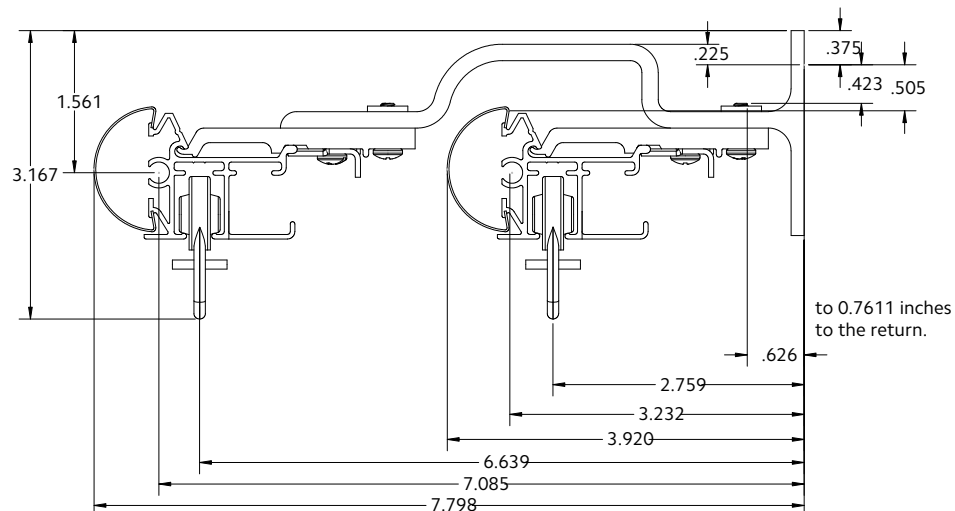

1 3/8" Front & 1 3/8" Back Double Wall Mount