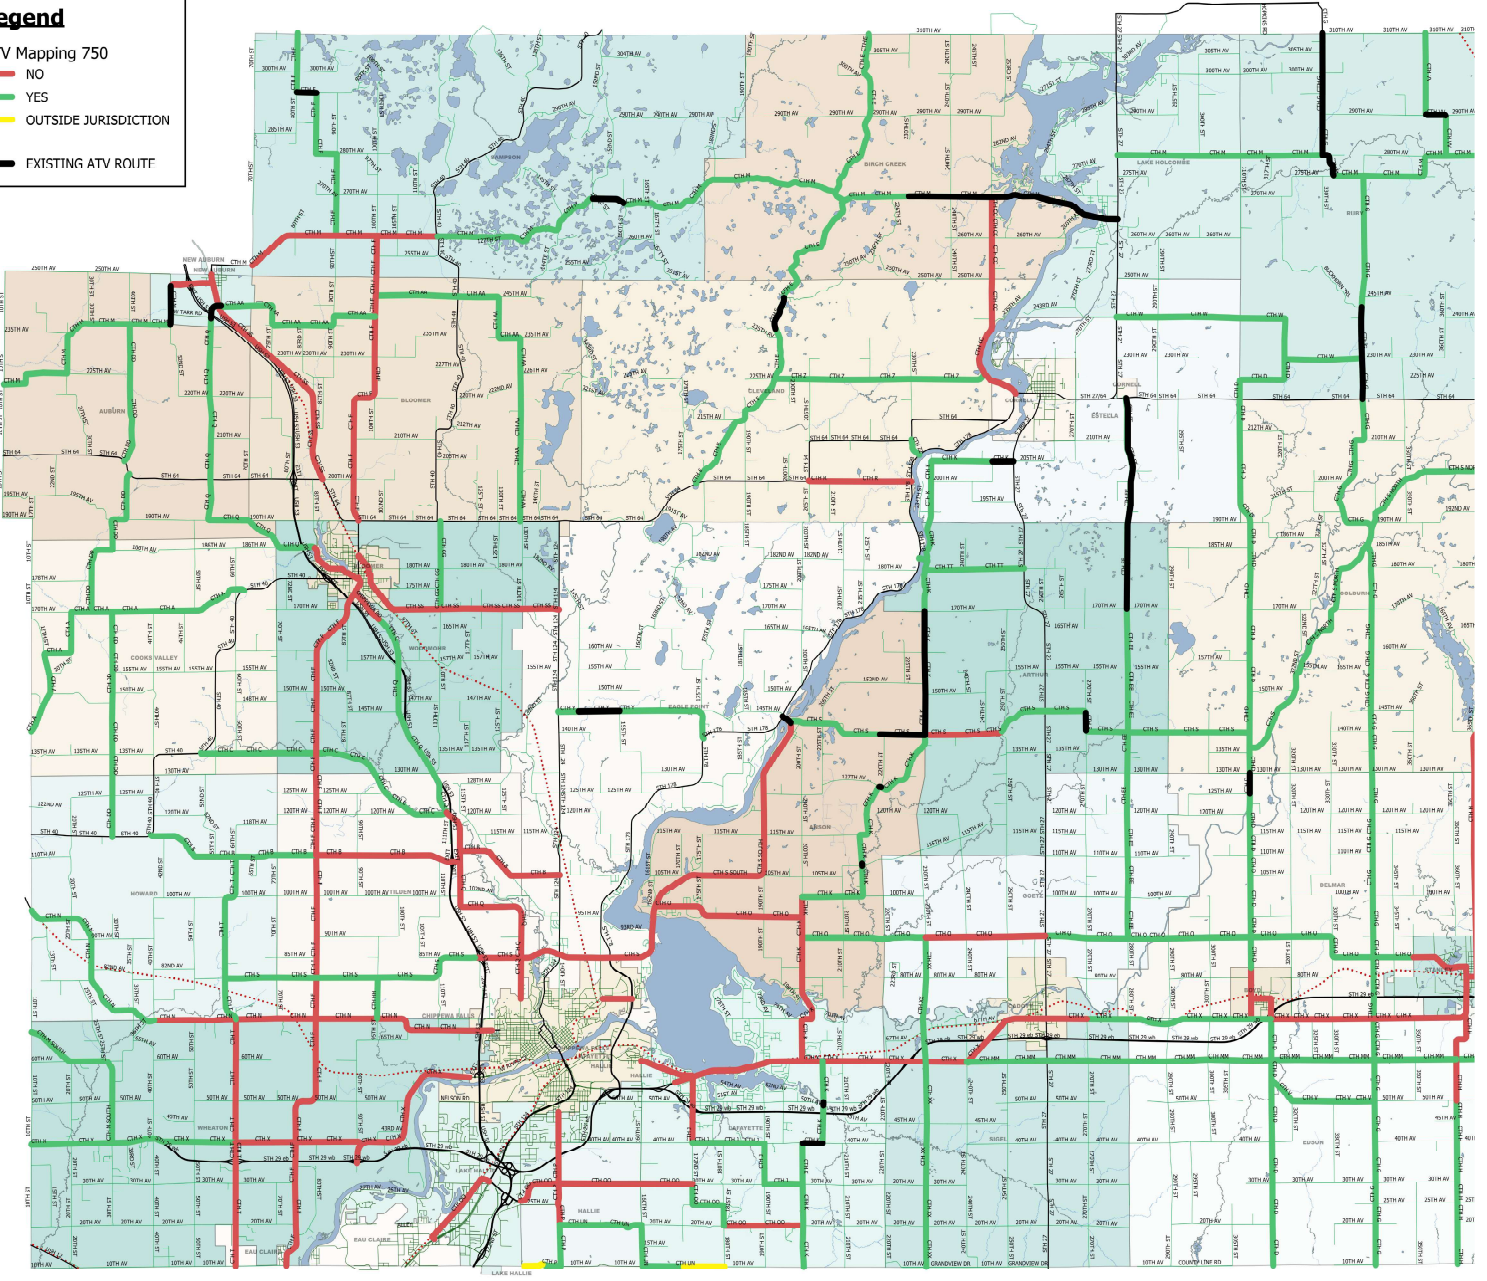

Chippewa County Highway Department ATV/UTV Mapping 750

Legend

- ATV Mapping 750
- NO
- YES
- OUTSIDE JURISDICTION
- EXISTING ATV ROUTE

Map produced by the Chippewa County Highway Department and is for reference purposes only.

Attachment: County Highway A TV Map - 750 Blank (8150 : Ordinance to Repeal and Recreate Section 58-39 of the Chippewa County Code of