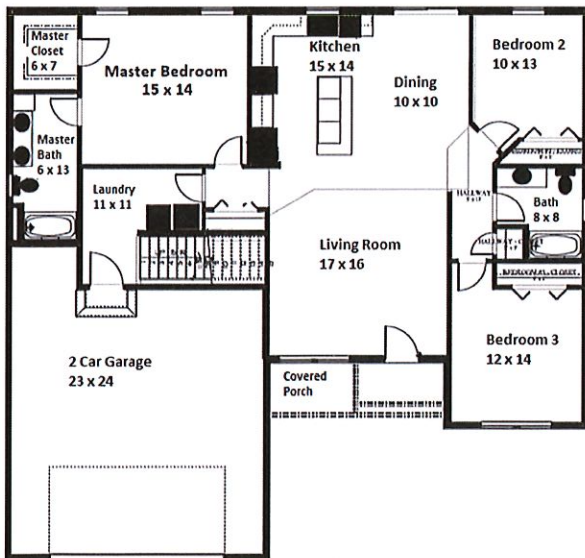

13344 YELLOWSTONE MEADOW ST

MM B4 L3

Your dream home is waiting for you!