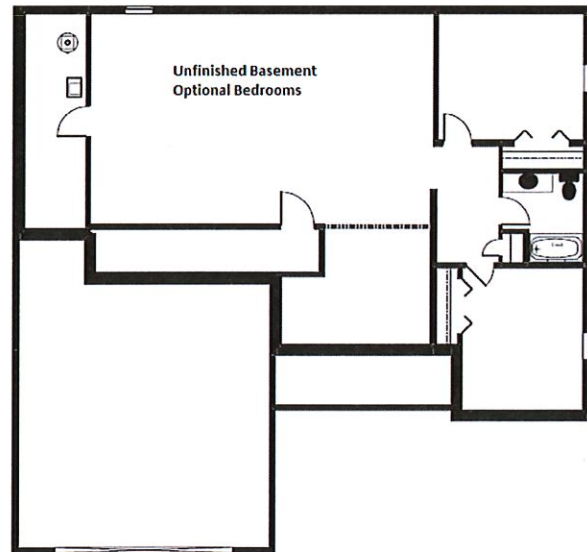

13344 YELLOWSTONE MEADOW ST

MM B4 L3

Your dream home is waiting for you!