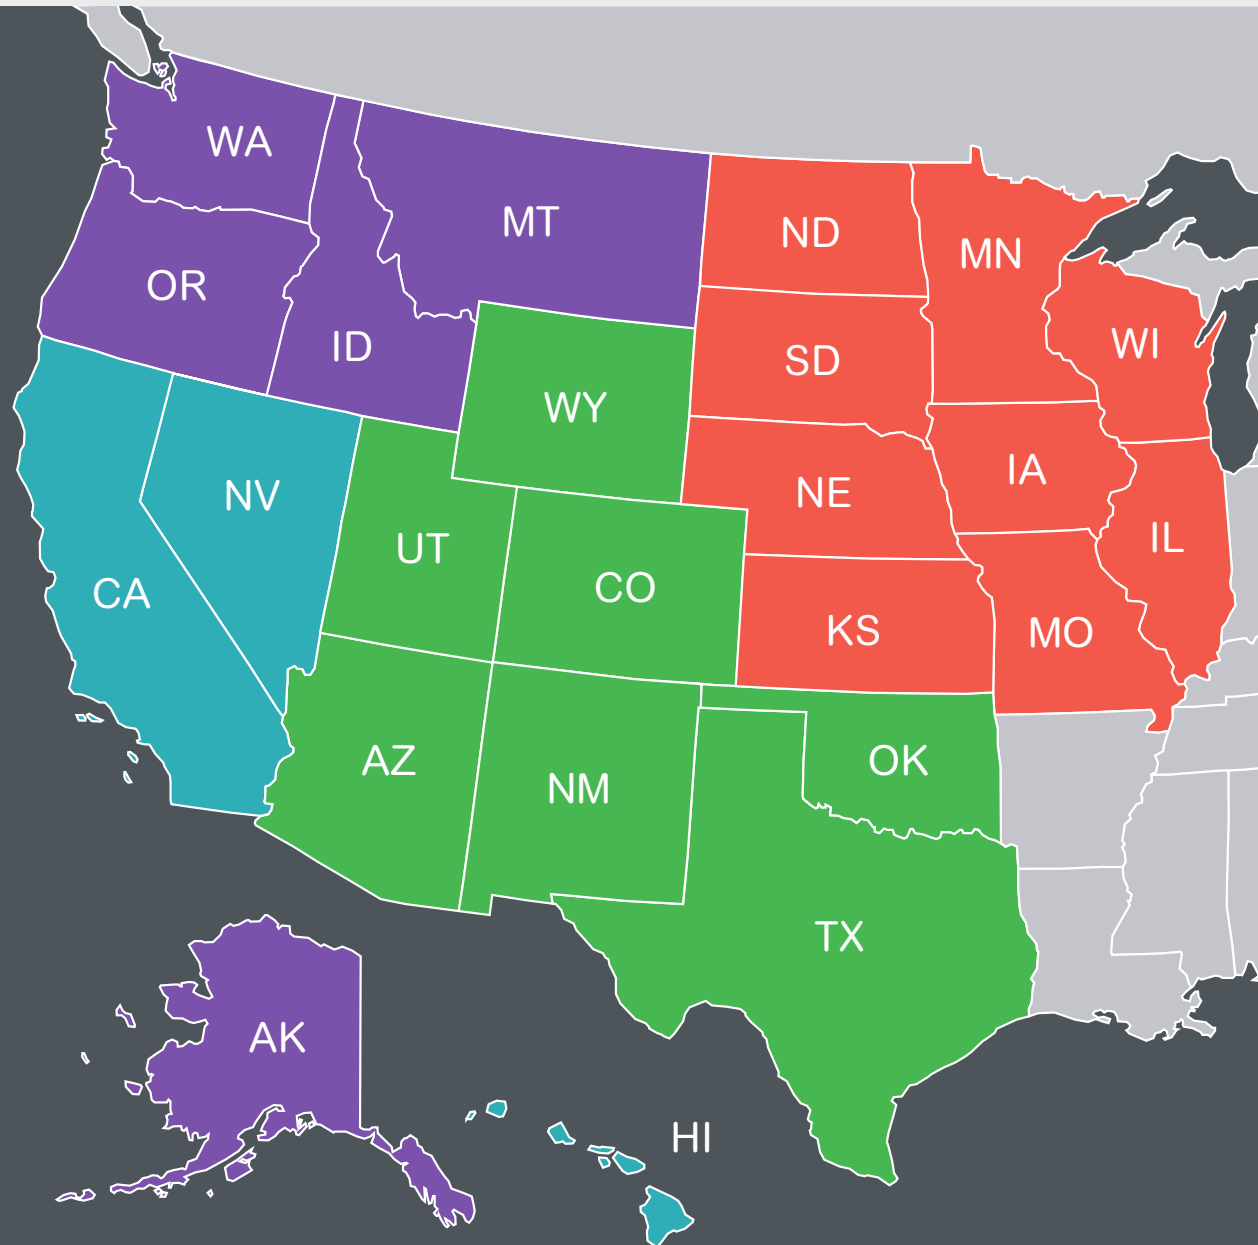

Key:

**TCAM:** Territory Corporate Account Manager

**TM:** Territory Manager

**CM ISR:** Channel Manager Inside Sales Representative

**CM:** Channel Manager

**PDS:** Partner Development Specialist

[Click here for an explanation of the fighting unit roles](#)