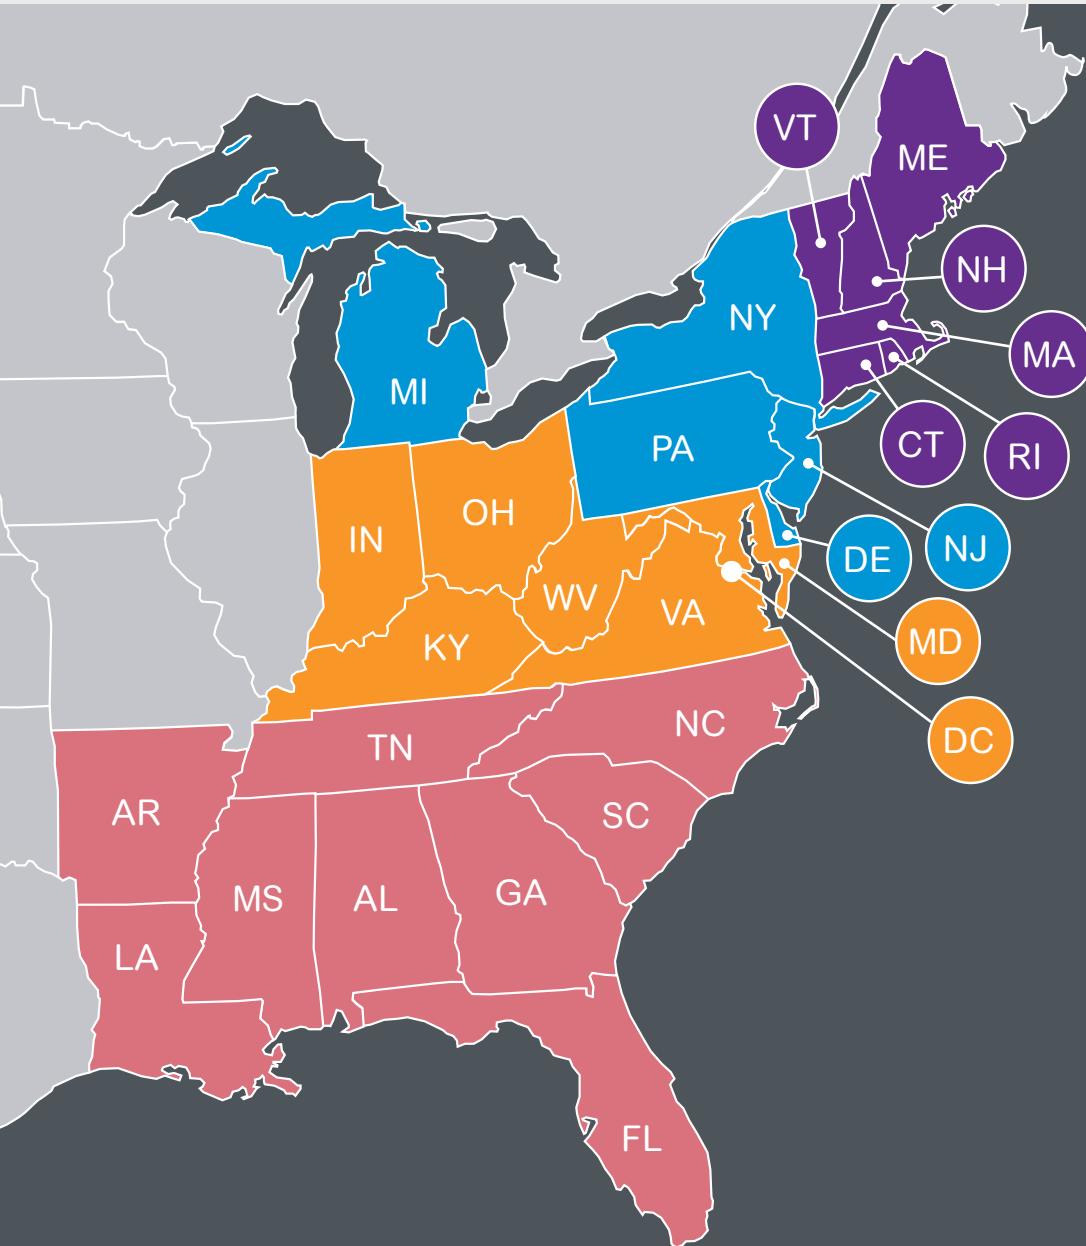

APC by Schneider Electric Fighting Unit Directory – East

Life Is On

Click on each state abbreviation to display contact information for the state's full fighting unit, including TCAMs, TMs, CM ISRs, CMs, and PDSs.

Key:

TCAM: Territory Corporate Account Manager

TM: Territory Manager

CM ISR: Channel Manager Inside Sales Representative

CM: Channel Manager

PDS: Partner Development Specialist

[Click here for an explanation of the fighting unit roles](#)