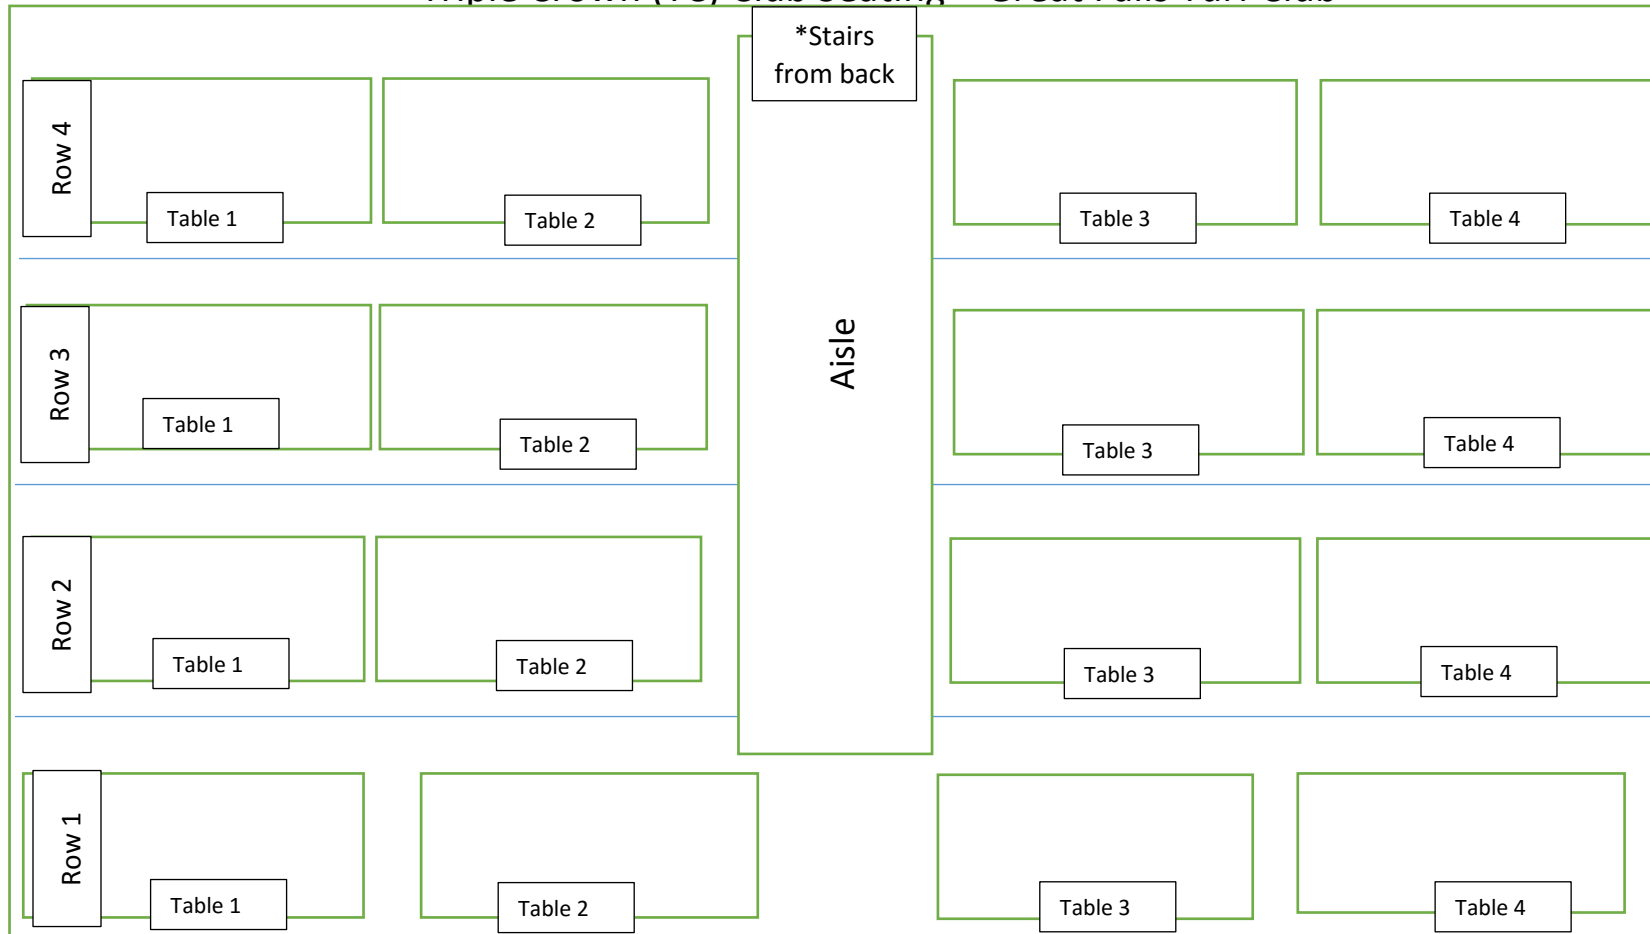

Triple Crown (TC) Club Seating – Great Falls Turf Club

* Not wheelchair accessible