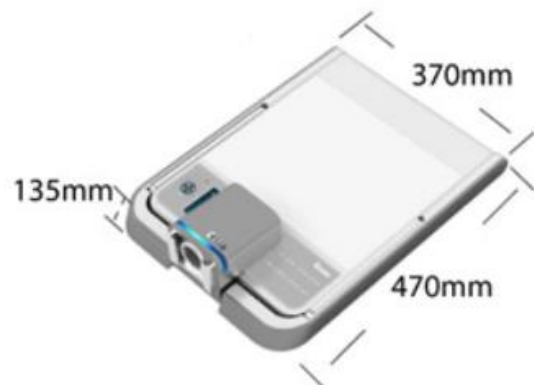

## 5MP 'Super Zoom' - DOCUMENT CAMERA

### 270° Tilt Range of Camera

The camera can be tilted 270° towards the audience.

### Hidden Remote Controller

Put the controller in the visualizer when not use.

Model	GK-9800
Lens	1/3 CCD 8000,000 Pixels
TV Line	1200Line
Zoom	10×Optical Zoom, 10×Digital Zoom
FPS	(30fps @640*480) (20fps @1024*768)
Video Focus / White Balance	Auto / Auto
Image Effects	Freeze / Mirror Image: Positive / Negative
Input	VGA x1 VIDEO*1
Output	VGA x2 AUDIO*1 VIDEO*1 RS232
Operations Method	Slightly touch the board, Remote Controller
Power supply	12V DC power adapter
Working temperature	-15°C-40°C
Weight	N.W:3.5KG G.W:5KG
Dimension	450*375*630mm(Open) 490*375*135mm(Close)
Certification	CE/FCC /ROHS/ISO 9001 /ISO 14001
Function	Brightness adjustment
	Colour adjustment
	Image capture/freeze/split
	Auto white balance
	Positive / Negative conversion
Included Options	3.5" LCD screen
	Card reader
	MIC and 1-4 audio input added
	HDMI Output