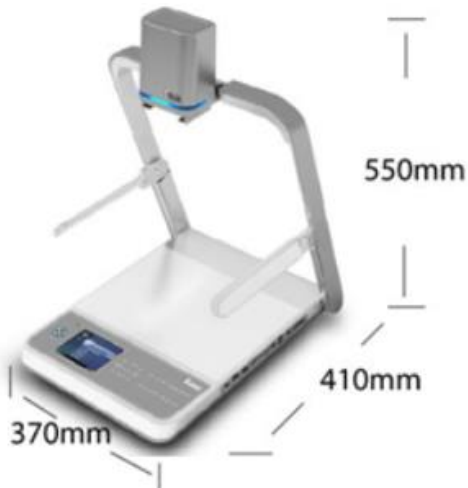

## 5MP 'Super Zoom' - DOCUMENT CAMERA

### 270° Tilt Range of Camera

The camera can be tilted 270° towards the audience.

### Hidden Remote Controller

Put the controller in the visualizer when not use.

Model	GK-9800
Lens	1/3 CCD 8000,000 Pixels
TV Line	1200Line
Zoom	10×Optical Zoom, 10×Digital Zoom
FPS	(30fps @640*480) (20fps @1024*768)
Video Focus / White Balance	Auto / Auto
Image Effects	Freeze / Mirror Image: Positive / Negative
Input	VGA x1 VIDEO*1
Output	VGA x2 AUDIO*1 VIDEO*1 RS232
Operations Method	Slightly touch the board, Remote Controller
Power supply	12V DC power adapter
Working temperature	-15°C-40°C
Weight	N.W:3.5KG G.W:5KG
Dimension	450*375*630mm(Open) 490*375*135mm(Close)
Certification	CE/FCC /ROHS/ISO 9001 /ISO 14001
Function	Brightness adjustment
	Colour adjustment
	Image capture/freeze/split
	Auto white balance
	Positive / Negative conversion
Included Options	3.5" LCD screen
	Card reader
	MIC and 1-4 audio input added
	HDMI Output