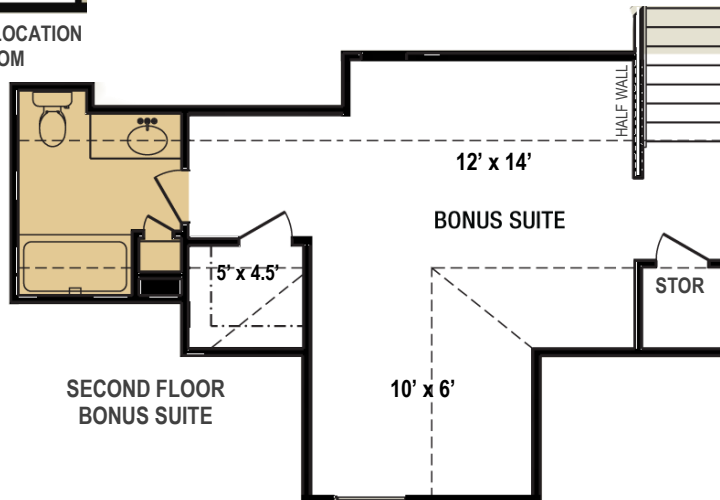

PALAZZO

2+ BEDROOM / 2+ BATHROOM / 2.5 CAR GARAGE

OPTIONS

SITTING ROOM
10' X 12'

COVERED PORCH
10' X 12'

4-SEASONS ROOM
11' X 11'

FIRST FLOOR STAIR LOCATION
W/ BONUS ROOM

MASTER WALK-IN SHOWER

ZERO THRESHOLD MASTER
WALK-IN SHOWER

SECOND FLOOR
BONUS SUITE