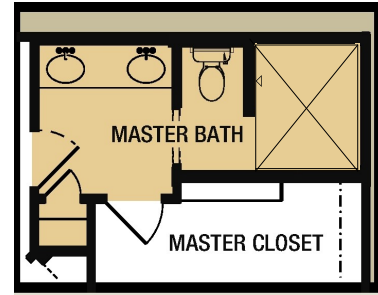

PALAZZO

2+ BEDROOM / 2+ BATHROOM / 2.5 CAR GARAGE

OPTIONS

SITTING ROOM
10' X 12'

COVERED PORCH
10' X 12'

4-SEASONS ROOM
11' X 11'

FIRST FLOOR STAIR LOCATION
W/ BONUS ROOM

MASTER WALK-IN SHOWER

ZERO THRESHOLD MASTER
WALK-IN SHOWER

SECOND FLOOR
BONUS SUITE