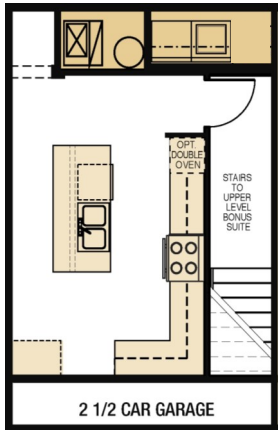

PALAZZO

2+ BEDROOM / 2+ BATHROOM / 2.5 CAR GARAGE

OPTIONS

SITTING ROOM
10' X 12'

COVERED PORCH
10' X 12'

4-SEASONS ROOM
11' X 11'

FIRST FLOOR STAIR LOCATION
W/ BONUS ROOM

MASTER WALK-IN SHOWER

ZERO THRESHOLD MASTER
WALK-IN SHOWER

SECOND FLOOR
BONUS SUITE