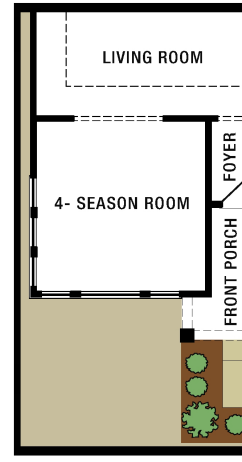

PALAZZO

2+ BEDROOM / 2+ BATHROOM / 2.5 CAR GARAGE

OPTIONS

SITTING ROOM
10' X 12'

COVERED PORCH
10' X 12'

4-SEASONS ROOM
11' X 11'

FIRST FLOOR STAIR LOCATION
W/ BONUS ROOM

MASTER WALK-IN SHOWER

ZERO THRESHOLD MASTER
WALK-IN SHOWER

SECOND FLOOR
BONUS SUITE