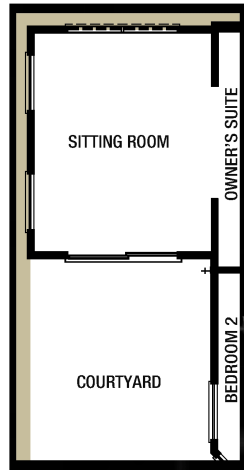

PALAZZO

2+ BEDROOM / 2+ BATHROOM / 2.5 CAR GARAGE

OPTIONS

SITTING ROOM
10' X 12'

COVERED PORCH
10' X 12'

4-SEASONS ROOM
11' X 11'

FIRST FLOOR STAIR LOCATION
W/ BONUS ROOM

MASTER WALK-IN SHOWER

ZERO THRESHOLD MASTER
WALK-IN SHOWER

SECOND FLOOR
BONUS SUITE