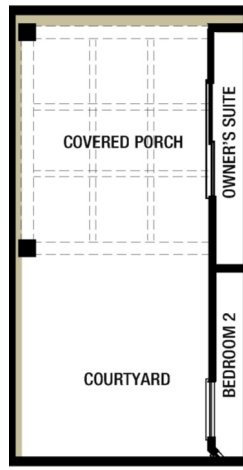

PALAZZO

2+ BEDROOM / 2+ BATHROOM / 2.5 CAR GARAGE

OPTIONS

SITTING ROOM
10' X 12'

COVERED PORCH
10' X 12'

4-SEASONS ROOM
11' X 11'

FIRST FLOOR STAIR LOCATION
W/ BONUS ROOM

MASTER WALK-IN SHOWER

ZERO THRESHOLD MASTER
WALK-IN SHOWER

SECOND FLOOR
BONUS SUITE