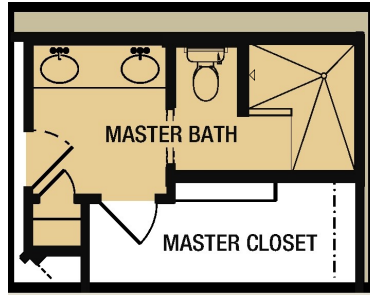

PALAZZO

2+ BEDROOM / 2+ BATHROOM / 2.5 CAR GARAGE

OPTIONS

SITTING ROOM
10' X 12'

COVERED PORCH
10' X 12'

4-SEASONS ROOM
11' X 11'

FIRST FLOOR STAIR LOCATION
W/ BONUS ROOM

MASTER WALK-IN SHOWER

ZERO THRESHOLD MASTER
WALK-IN SHOWER

SECOND FLOOR
BONUS SUITE