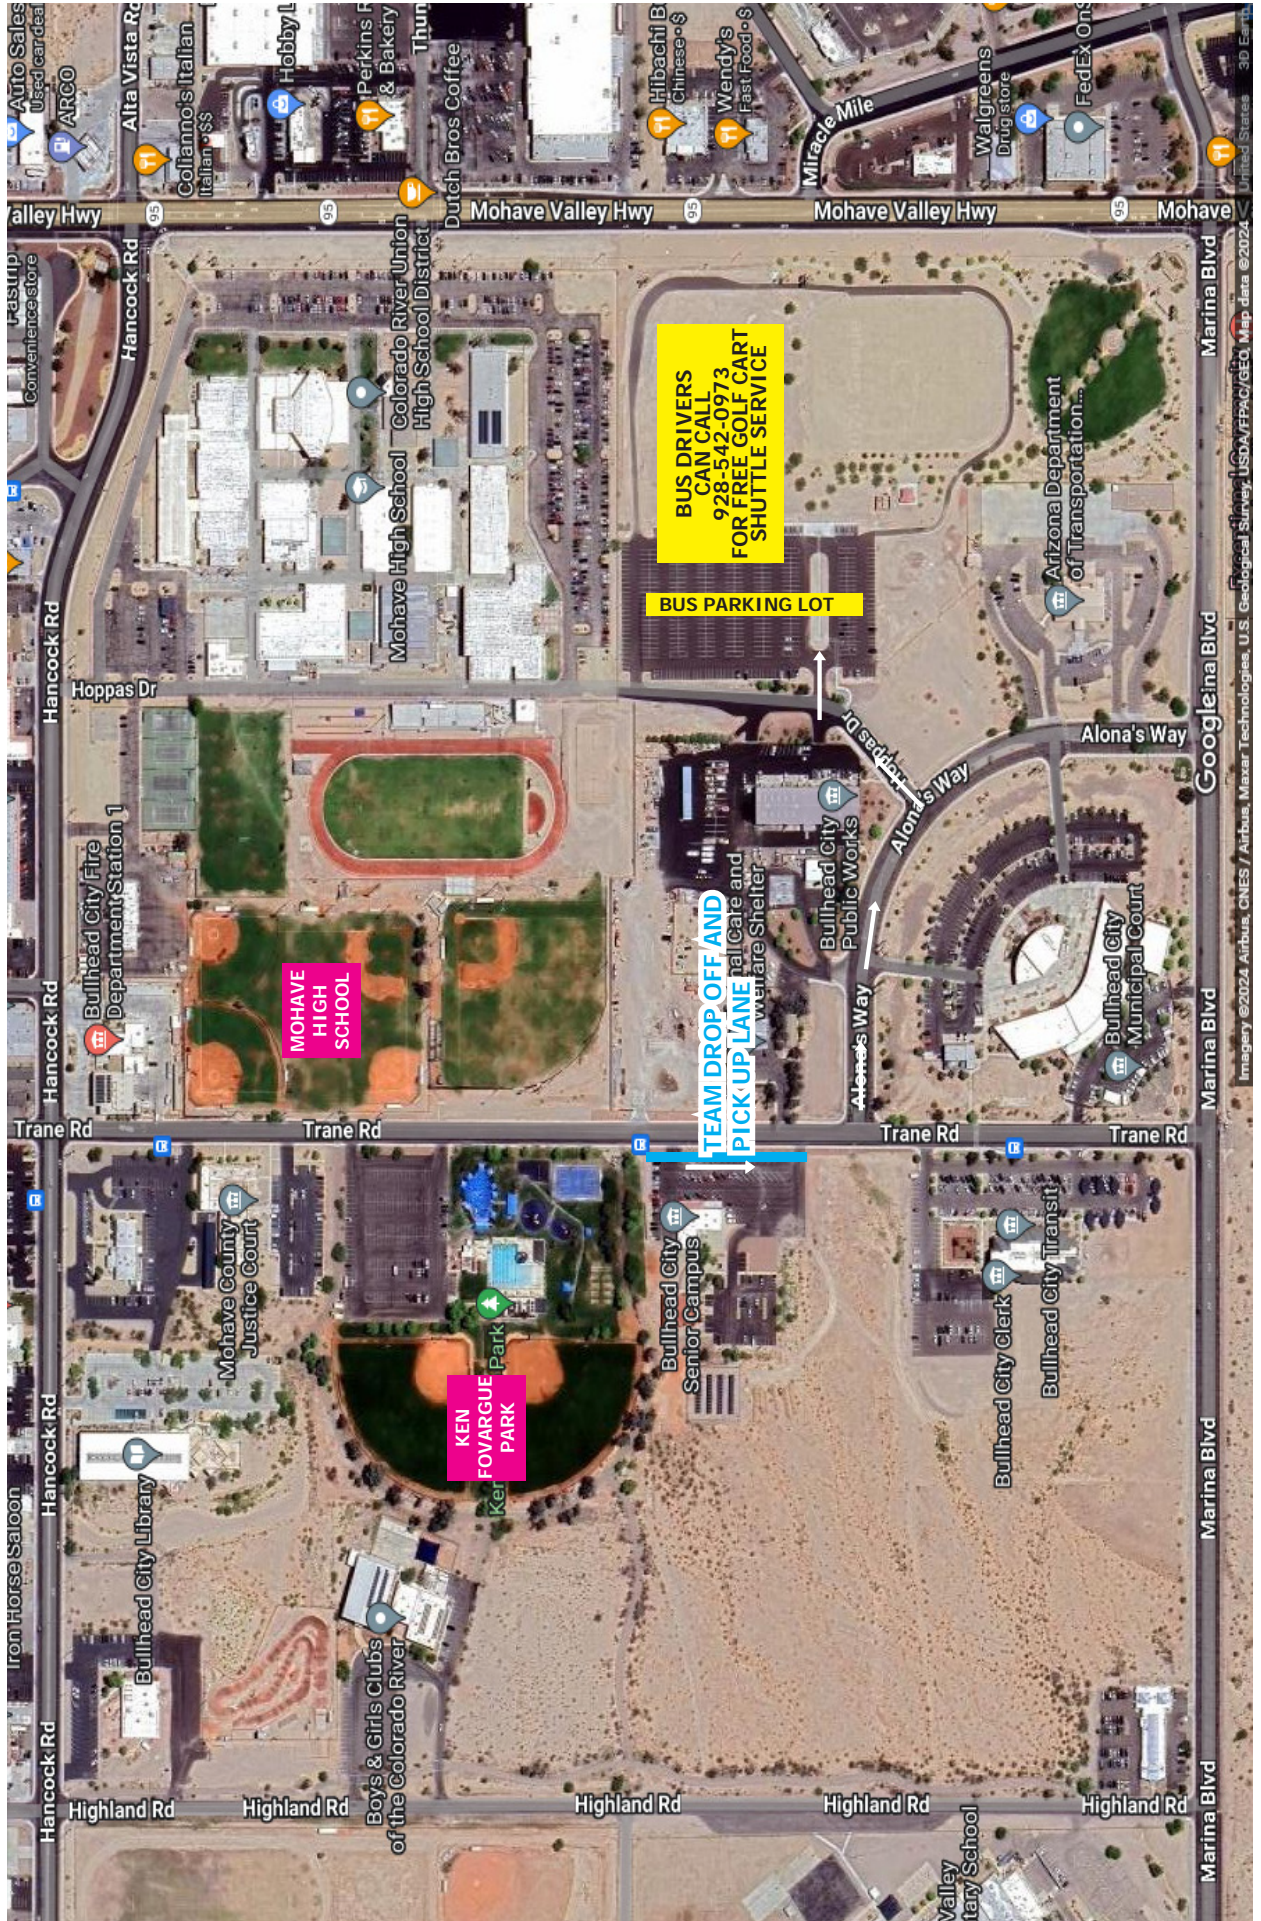

# 2024 MOHAVE HIGH SCHOOL & KEN FOVARGUE PARK BUS PARKING / PICK UP AND DROP OFF MAP

28th Annual Dave Kops  
**TOURNAMENT OF CHAMPIONS**

**DKTOC MAP KEY**

- BUS PARKING AREAS
- CASHLESS ENTRY
- CASH & CASHLESS ENTRY
- FENCING/BARRICADE
- VENDORS