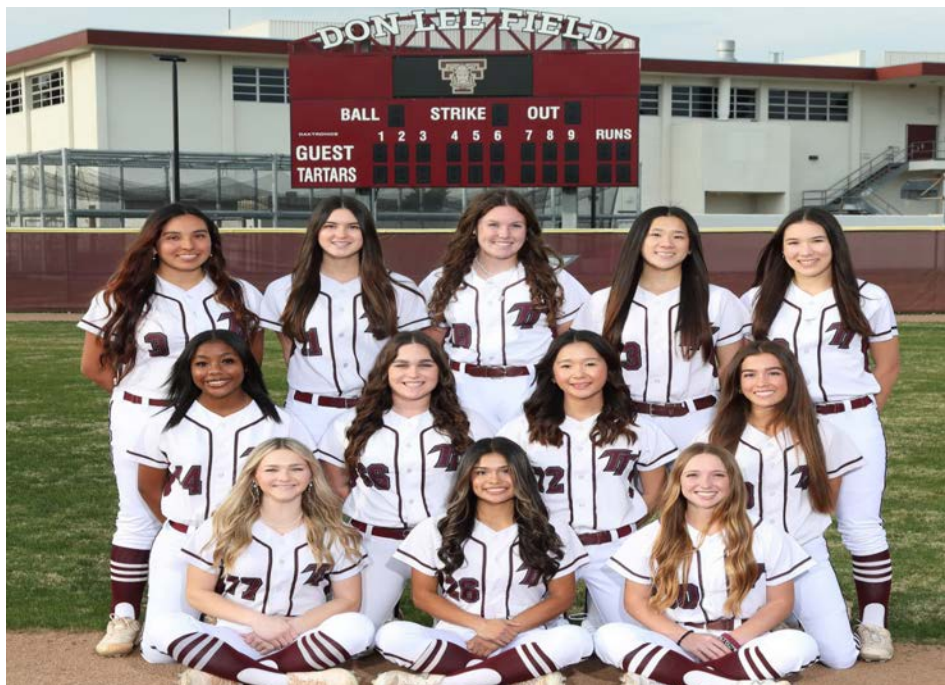

TORRANCE HIGH SCHOOL

Torrance High School
2200 W. Carson Street, Torrance, CA
Enrollment: 2200
School Colors: Maroon and Grey
Principal: Karim Girgis
Division/Conference: CIF-SS Division I
Athletic Director: George Tachibana
Head Coach: Don Glavich (17th season)
Asst. Coaches: Dan Cowden, Jennifer Crawford, Vince Arslanian, and Jade Arslanian

Recent History: 2023 Pioneer League Champions

Expectations:

Top Returnees: Emma Hayashida, Mazee Martinez, Sammi Laurens, Alesa Gonzalez, and Ryan DaCosta

College Commitments: Jackie Sandy, Bluefield State, and Lisa Truchin, University of Maine Farmington.

MEET THE TEAM

#	PLAYER	GRADE
00	MADDIE SCHEPP	09
2	DANIELLE EREDIA	10
3	ALYSSA SWORDS	11
8	LEXI HORODNER	09
11	SAMMI LAURENS	11
12	AYANE ROKUGAWA	11
18	LISA TRUCHIN	12
26	ALESA GONZALEZ	12
41	IZZY TRUCHIN	10
43	ISA SALAMANCA	11
44	JACKIE SANDY	12
53	EMMA HAYASHIDA	11
66	MAZEE MARTINEZ	11
72	DANICA SEKI	11
77	RYAN DACOSTA	11
82	KARA CAROPINO	12