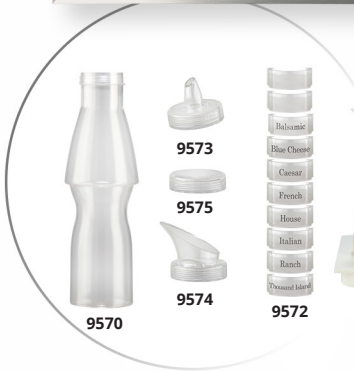

**No Measurements Needed** with Make & Model Numbers

**Minimal Measurements Needed** for Custom Wells

FOR USE WITH SALAD DRESSING BOTTLES

9542PERFPWHT  
9542TILEPWHT

9542PWHT NSF

9540PWHT NSF

9529PWHT NSF

9527PWHT NSF

9528PWHT NSF

9553PWHT NSF

9523PWHT NSF

9526PWHT NSF

NSF APPROVED IN 23 DIFFERENT COLORS

Bon Chef's Patent Pending **Smart Bowls** suspend from specially designed support bars resulting in more food display.

9539PWHT NSF

9540PWHT NSF

9576PWHT  
9578PWHT

9550PWHT NSF  
9551PWHT NSF

9552PWHT NSF

9534 SUPPORT BAR  
9535 CROSS SUPPORT BAR

**NSF** NSF APPROVED IN 23 DIFFERENT COLORS

**NEVER SETTLE FOR LESS THAN THE ORIGINAL! COMPARE FOR YOURSELF:**