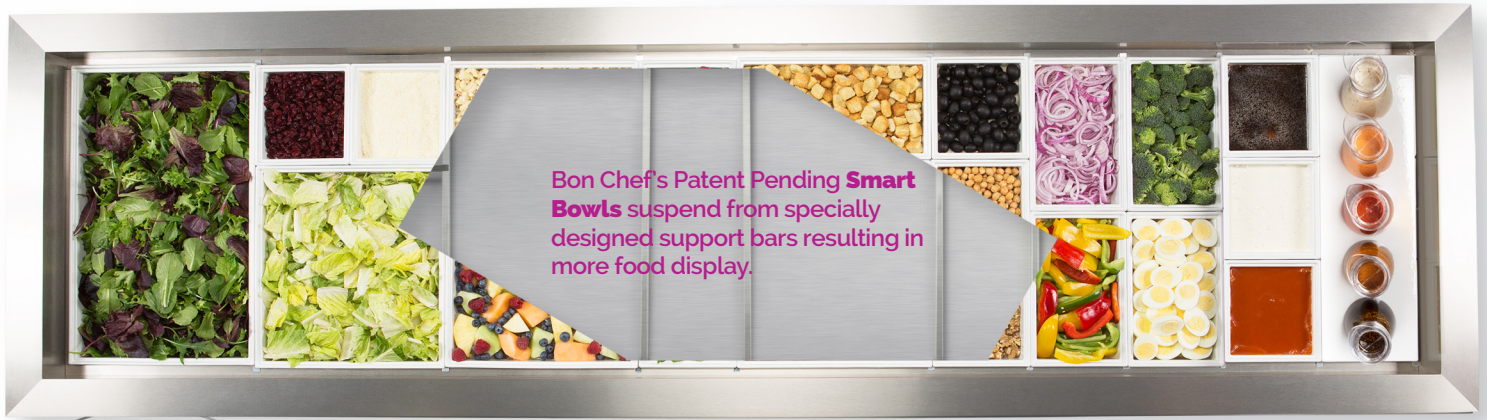

# THE SMART BOWL SYSTEM

PATENT PENDING

- NSF Approved In 23 Vibrant Colors
- Smooth Sandstone High-Gloss, Porcelain-Look Finish
- Coated in the USA by Bon Chef
- Raw Materials Made in the USA
- Will Not Stain
- Does Not Absorb Food Flavors or Odors
- Chills Quickly & Stays Colder Longer
- Clean & Sleek Presentation
- 3 Year Chip Proof GUARANTEE
- LIFETIME Peel Proof GUARANTEE
- Maintains NSF Salad Bar Temperature Standards
- Designed To Fit NSF-7, Non-NSF-7, & Custom wells
- Smart Bowls are stackable and available in depths of 1.5-, 3-, and 6-inch, in variety of sizes ranging from 1/8 to full.

9528PWHT NSF

9553PWHT NSF

9523PWHT NSF

9526PWHT NSF

NSF APPROVED IN 23 DIFFERENT COLORS

Bon Chef's Patent Pending **Smart Bowls** suspend from specially designed support bars resulting in more food display.

FEATURE	BON CHEF	COMPETITOR
SLEEK, THIN, CLEAN	X	-
PORCELAIN SMOOTH LOOK	X	-
NO STAINING	X	-
COLDER QUICKER	X	-
HOLDS COLD TEMPERATURE	X	-
NSF	X	?
ORIGINAL CREATOR	X	-
COATED IN USA WITH USA RAW MATERIALS	X	-
22 DIFFERENT SIZES	X	8
BON CHEF DESIGN DEPARTMENT WILL HELP YOU CREATE A LOOK YOU LOVE	X	N/A

# THE SMART BOWL SYSTEM

PATENT PENDING

**The Bon Chef Smart Bowl System** was specifically designed to fit all NSF-7 & Non NSF-7 Mechanical cold well manufacturers including standard & custom wells using our specialized support bars without the use of an under-shelf.