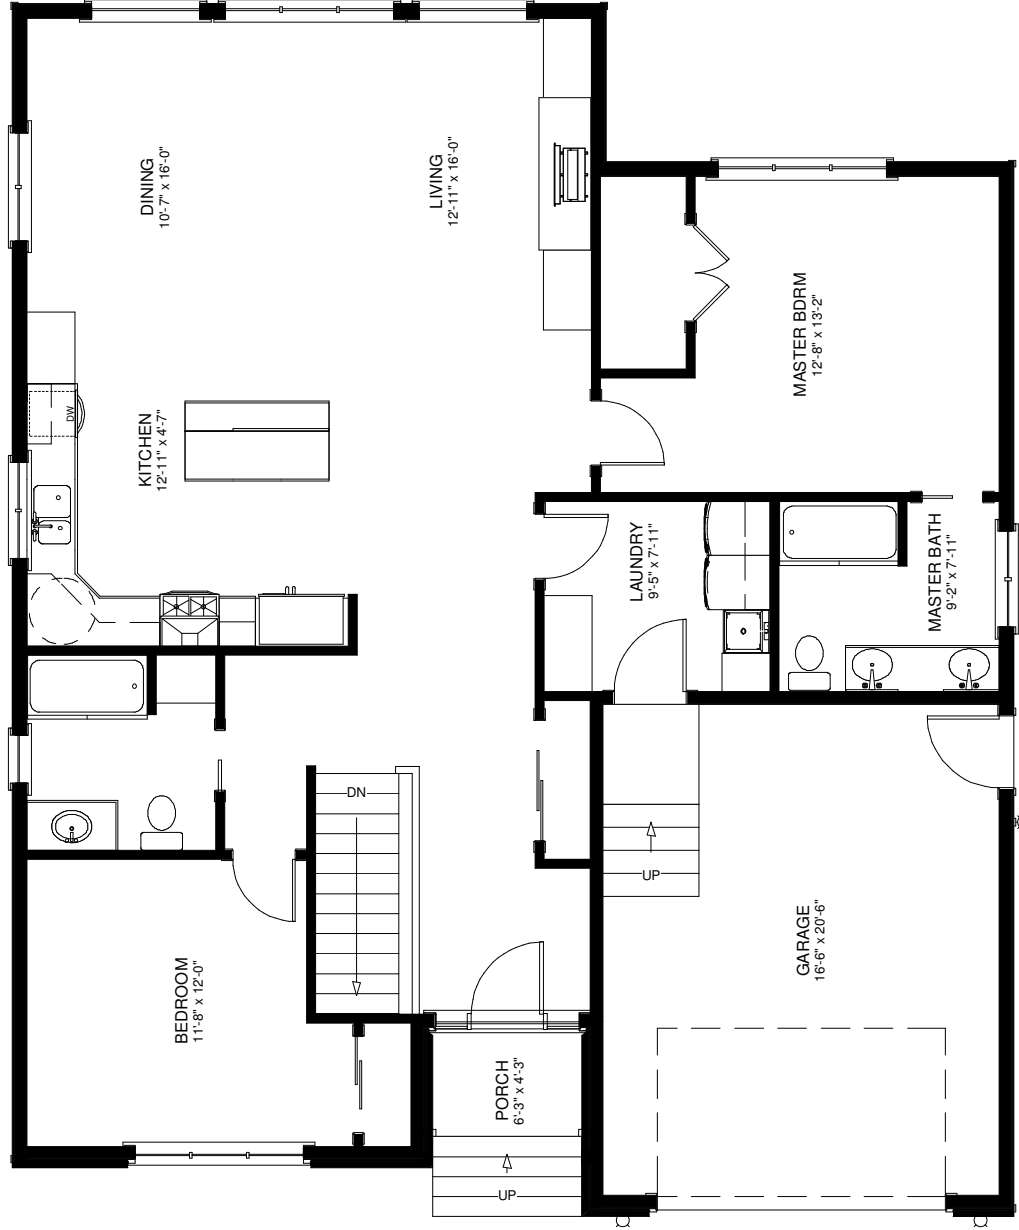

MAIN LEVEL FLOOR PLAN

LIVING AREA
1476 sq ft

Bayside Meadows.COM

LOT-16