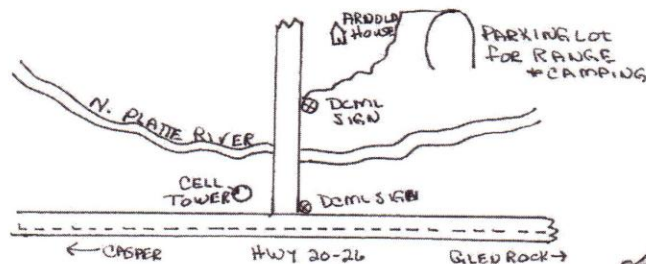

WYOMING STATE MUZZLE LOADERS STATE SHOOT GLENROCK, WYOMING

SHOOT DATE JUNE 13 THRU JUNE 15, 2014

SHOOTING TIMES

FRIDAY THE 13TH - NOON TIL 5 PM

SATURDAY THE 14TH - 8:00 AM TIL 5 PM

DINNER SATURDAY NIGHT WILL BE 5:30ISH

SUNDAY THE 15TH - 8:00 AM TIL NOON

LUNCH WILL BE SERVED (IF YOU LEFT ANY)

AWARDS WILL BE AFTER LUNCH

$5.00 registration fee per person/$20.00 per family

All targets $2.00 including aggregate

All re-entries $2.00

Camping is free (tin teepee & primitive)

Some firewood

No Water

Dogs welcome & must be on a leash

Horses no welcome

Our range is still in the same wonderful place!!

For information:
Ken Hall (307) 251-7984
Trisha Miller (307) 234-6591