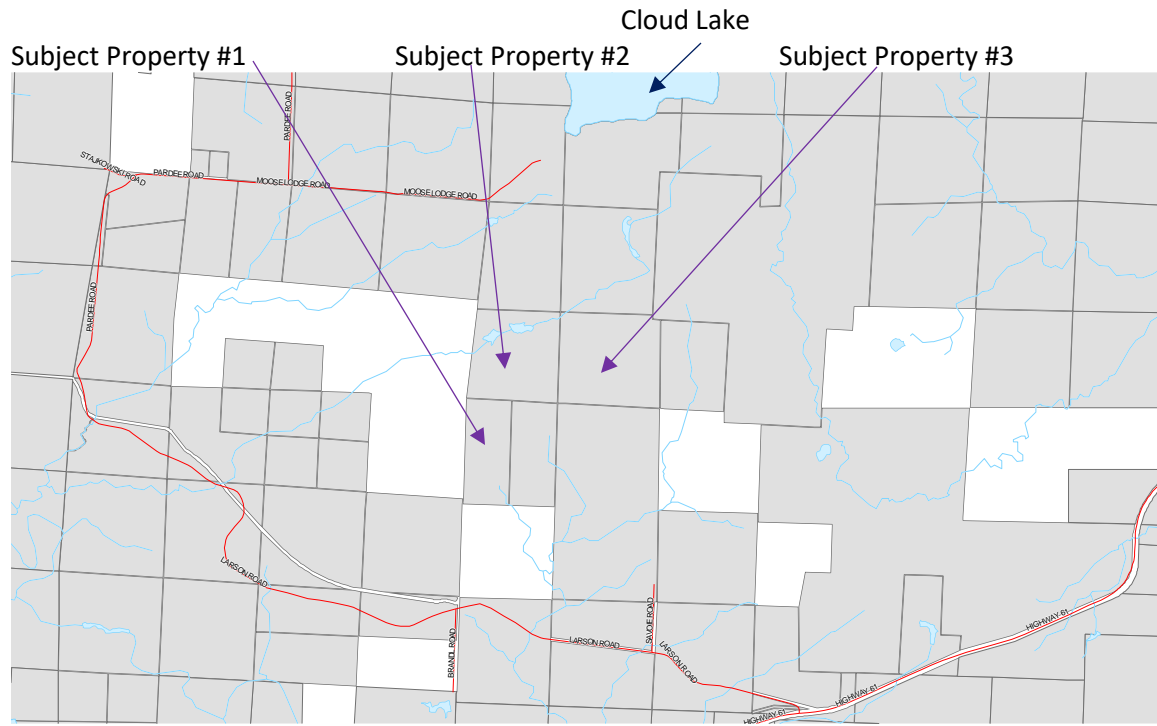

Zooming in a bit closer: