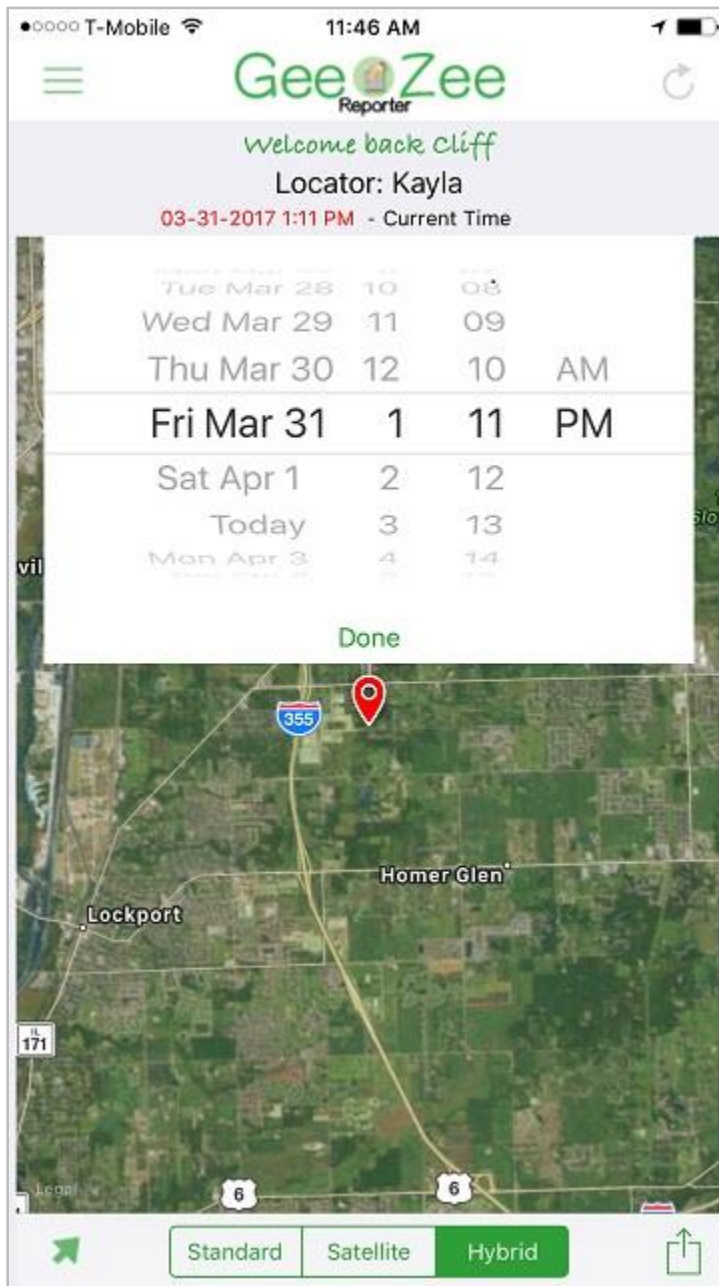

View Zone Violations

From Reporter map screen:

-Click "Locator:" entry (child) at top of screen and select entry, i.e., child, that will be viewed

Set date range to display for Zone Violations and Checkin Notifications list:

-Click the left date under "Locator: Alias Name" to select the "From" date/time stamp to select beginning of Zone Violations list and click "Done" when finished

Note: The example below shows selecting two days before current day to display the last three days of violations.

-Click the right date under “Locator: Alias Name” to select the “To” date/time stamp to select end of Zone Violations list and click “Done” or “Use Current Time” when finished

-Click 3 bar menu screen in top left hand corner to reveal side bar menu

-Click "i" (with circle around it) on any Zone entry to view a map display of address location

-Tap red balloon circle quickly to drill down for closer look at area around street address to view some other landmarks, i.e., buildings, restaurants, parks, etc., around the violation area