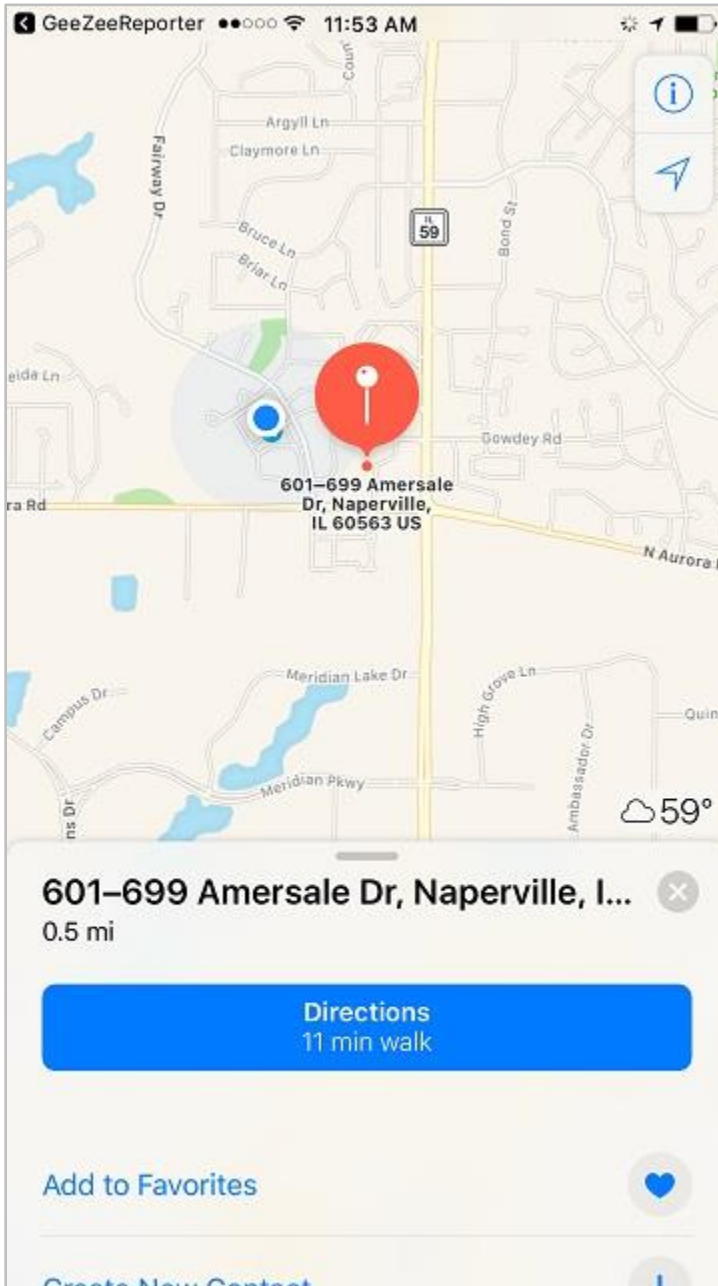

Yellow Zone

Date: 03/31/2017 - 04:33:51 PM
1101-1313 Fairway Dr, Naperville, IL 60563 US
Latitude: 41.786873
Longitude: -88.216441

Yellow Zone

Date: 03/31/2017 - 04:28:26 PM
1315-2041 Fairway Dr, Naperville, IL 60563 US
Latitude: 41.790932
Longitude: -88.217045

Red Zone

Date: 03/31/2017 - 04:12:38 PM
2048-2180 Fairway Dr, Naperville, IL 60563 US
Latitude: 41.794415
Longitude: -88.216726

Red Zone

Date: 03/31/2017 - 04:12:38 PM
2048-2180 Fairway Dr, Naperville, IL 60563 US
Latitude: 41.794415
Longitude: -88.216726

-Click "i" (with circle around it) on any Zone entry to view a map display of address location

-Tap red balloon circle quickly to drill down for closer look at area around street address to view some other landmarks, i.e., buildings, restaurants, parks, etc., around the violation area

-Click Directions to get fastest route to get to zone violation location from your location

-Click "GeeZeeReporter" in upper left hand corner of screen at any time to leave map display and go back to list of zone violations