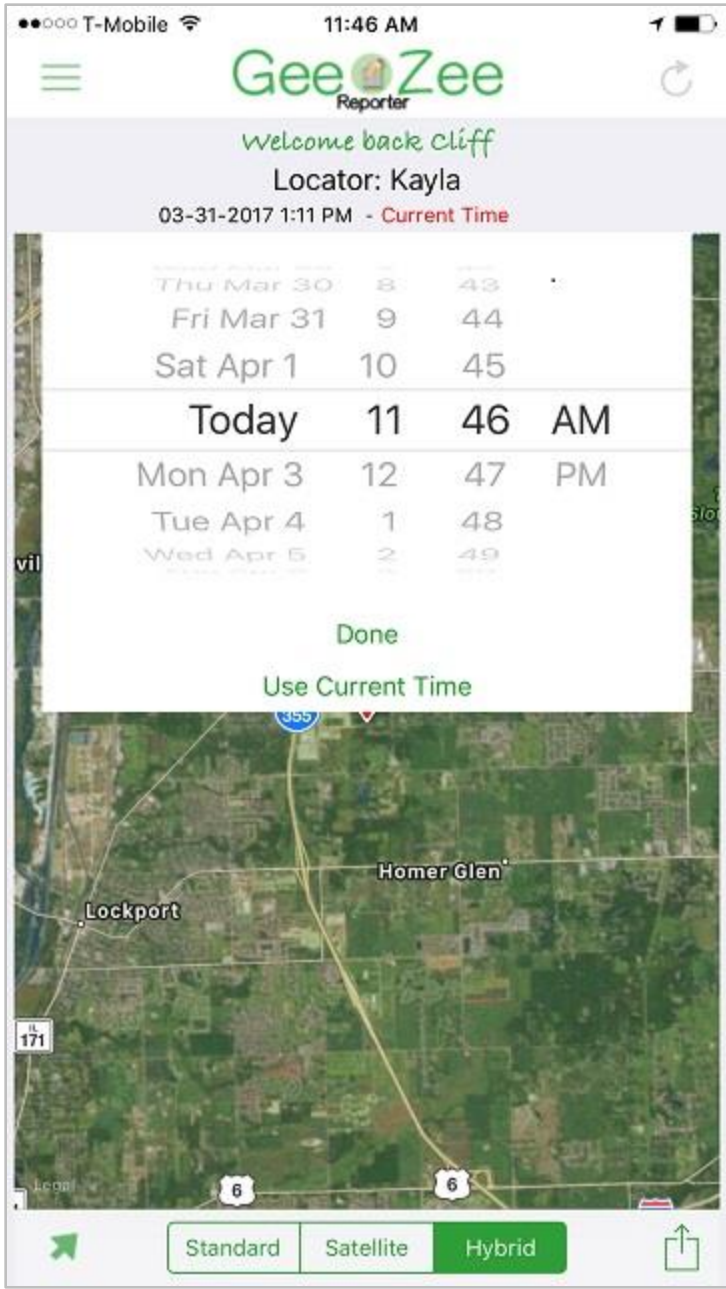

View Zone Violations

From Reporter map screen:

-Click "Locator:" entry (child) at top of screen and select entry, i.e., child, that will be viewed

Set date range to display for Zone Violations and Checkin Notifications list:

-Click the left date under "Locator: Alias Name" to select the "From" date/time stamp to select beginning of Zone Violations list and click "Done" when finished

Note: The example below shows selecting two days before current day to display the last three days of violations.

-Click the right date under “Locator: Alias Name” to select the “To” date/time stamp to select end of Zone Violations list and click “Done” or “Use Current Time” when finished

-Click 3 bar menu screen in top left hand corner to reveal side bar menu

-Click "i" (with circle around it) on any Zone entry to view a map display of address location

-Tap red balloon circle quickly to drill down for closer look at area around street address to view some other landmarks, i.e., buildings, restaurants, parks, etc., around the violation area