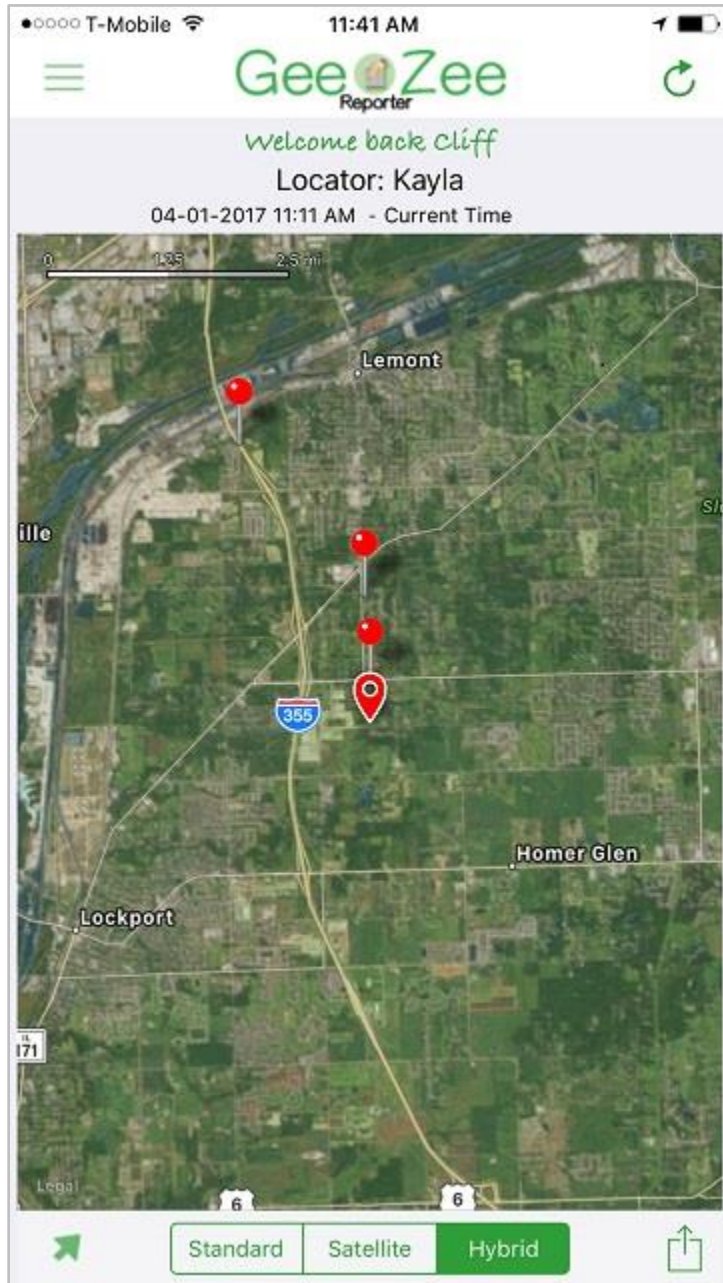

View Zone Violations

From Reporter map screen:

-Click "Locator:" entry (child) at top of screen and select entry, i.e., child, that will be viewed

Set date range to display for Zone Violations and Checkin Notifications list:

-Click the left date under "Locator: Alias Name" to select the "From" date/time stamp to select beginning of Zone Violations list and click "Done" when finished

Note: The example below shows selecting two days before current day to display the last three days of violations.

-Click "i" (with circle around it) on any Zone entry to view a map display of address location

-Tap red balloon circle quickly to drill down for closer look at area around street address to view some other landmarks, i.e., buildings, restaurants, parks, etc., around the violation area

-Click Directions to get fastest route to get to zone violation location from your location

-Click "GeeZeeReporter" in upper left hand corner of screen at any time to leave map display and go back to list of zone violations