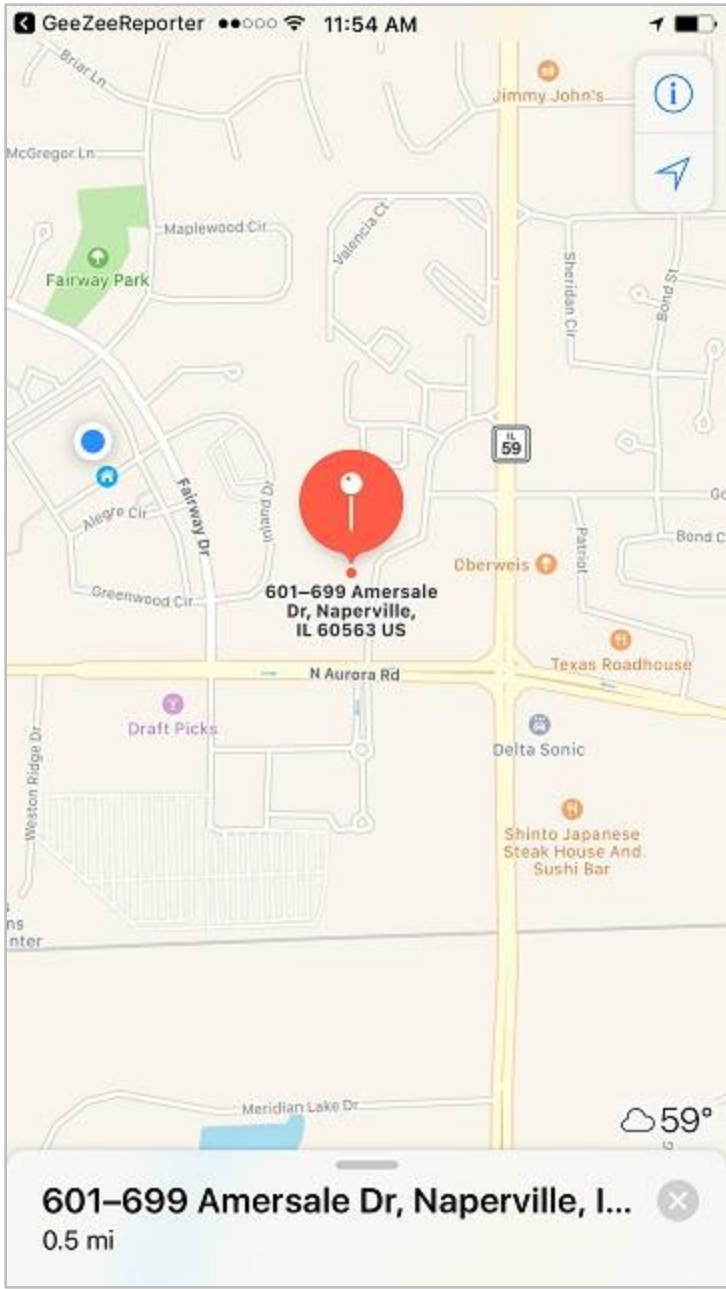

-Click the left date under "Locator: Alias Name" to select the "From" date/time stamp to select beginning of Zone Violations list and click "Done" when finished

Note: The example below shows selecting two days before current day to display the last three days of violations.

Red Zone

Date: 03/31/2017 - 04:12:38 PM
2048-2180 Fairway Dr, Naperville, IL 60563 US
Latitude: 41.794415
Longitude: -88.216726

Red Zone

Date: 03/31/2017 - 04:12:38 PM
2048-2180 Fairway Dr, Naperville, IL 60563 US
Latitude: 41.794415
Longitude: -88.216726

-Click "i" (with circle around it) on any Zone entry to view a map display of address location

-Tap red balloon circle quickly to drill down for closer look at area around street address to view some other landmarks, i.e., buildings, restaurants, parks, etc., around the violation area

-Click Directions to get fastest route to get to zone violation location from your location

-Click "GeeZeeReporter" in upper left hand corner of screen at any time to leave map display and go back to list of zone violations