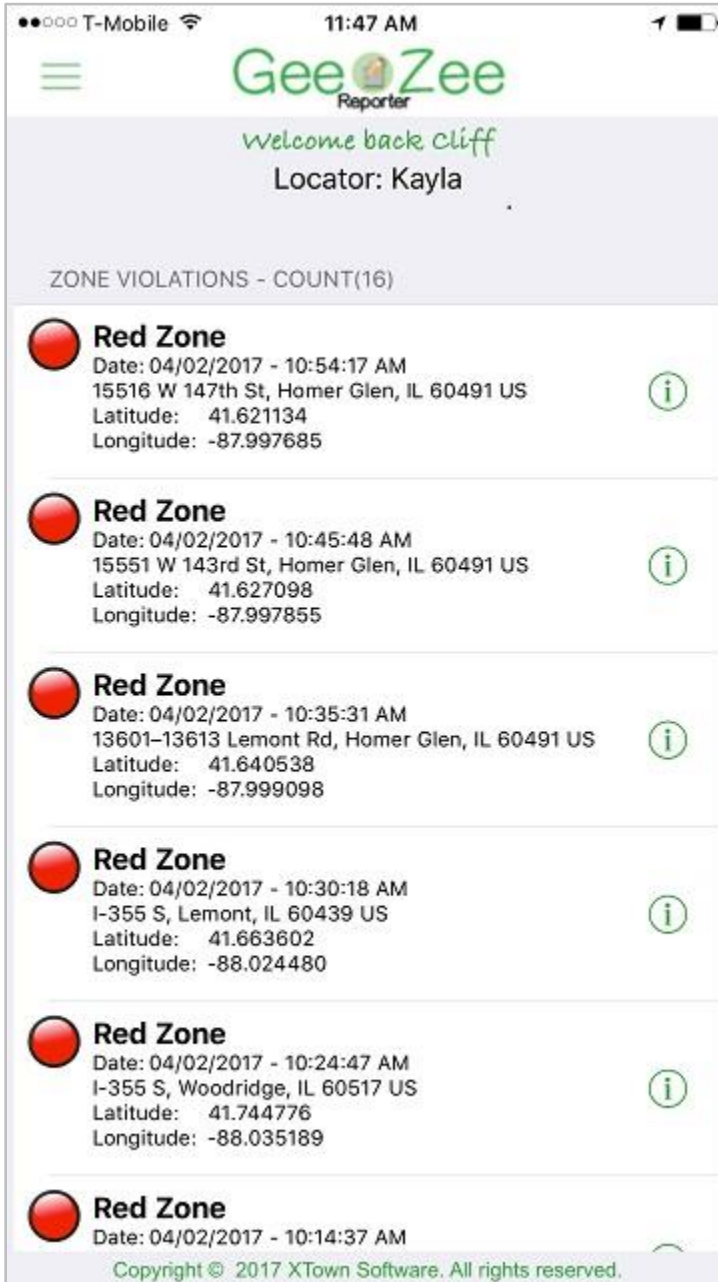

View Zone Violations

From Reporter map screen:

-Click "Locator:" entry (child) at top of screen and select entry, i.e., child, that will be viewed

Set date range to display for Zone Violations and Checkin Notifications list:

-Click the left date under "Locator: Alias Name" to select the "From" date/time stamp to select beginning of Zone Violations list and click "Done" when finished

Note: The example below shows selecting two days before current day to display the last three days of violations.

-Click the right date under “Locator: Alias Name” to select the “To” date/time stamp to select end of Zone Violations list and click “Done” or “Use Current Time” when finished

-Click 3 bar menu screen in top left hand corner to reveal side bar menu

-Click "Zone Violations" menu

You will see a list of date/time stamped yellow and red zone violation entries with address information. Most recent entries are first.

Note: Yellow means locator phone location violation occurred within the yellow zone range and red means violation occurred within the red zone range which is anything past the yellow zone range.