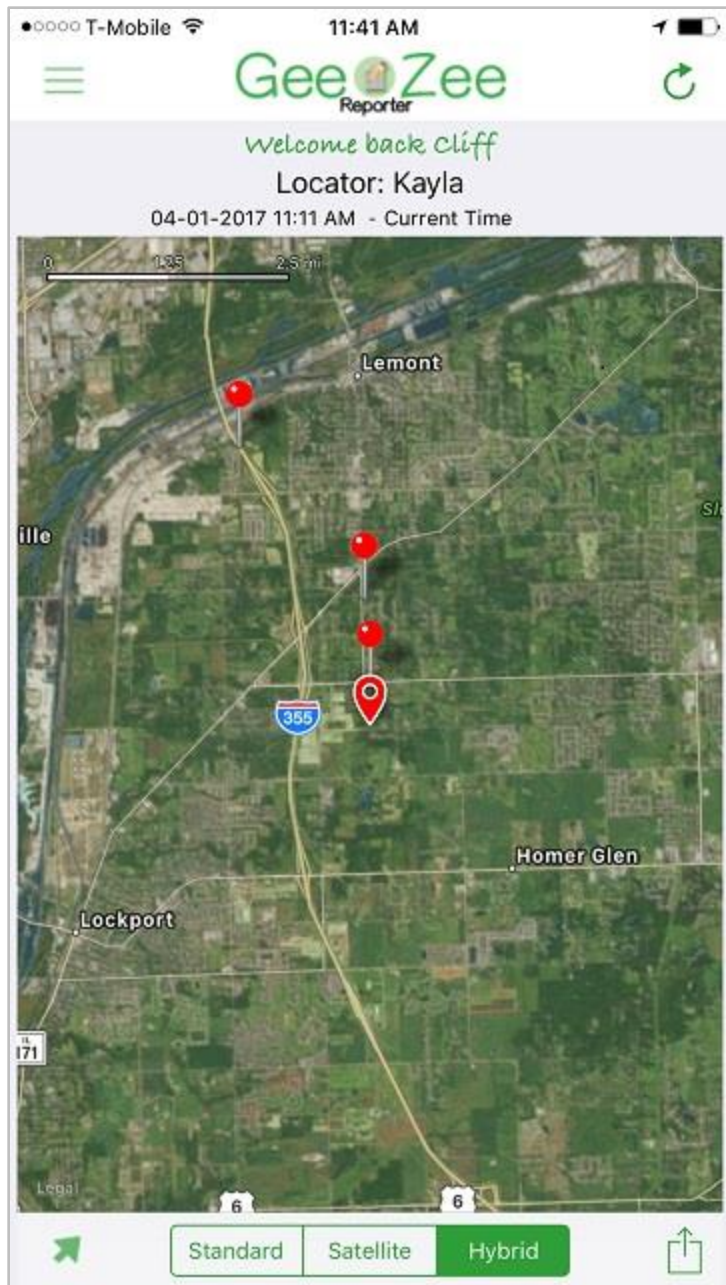

-Click "i" (with circle around it) on any Zone entry to view a map display of address location

-Tap red balloon circle quickly to drill down for closer look at area around street address to view some other landmarks, i.e., buildings, restaurants, parks, etc., around the violation area

-Click Directions to get fastest route to get to zone violation location from your location

-Click "GeeZeeReporter" in upper left hand corner of screen at any time to leave map display and go back to list of zone violations

-Click 3 bar menu screen in top left hand corner

-Click "Reporter" menu to go back to Reporter map screen

If you have more than one Locator: entry (child) at top of screen, then select another locator entry and repeat these steps to view Zone Violations for all locators.

NOTE: You can also click the bottom slide bar at bottom right of main Reporter map screen to show a list of selected date/time Zone Violations, Checkin Notifications, Home and Safe Locations.

-Click "i" (with circle around it) on any Zone entry to view a map display of address location