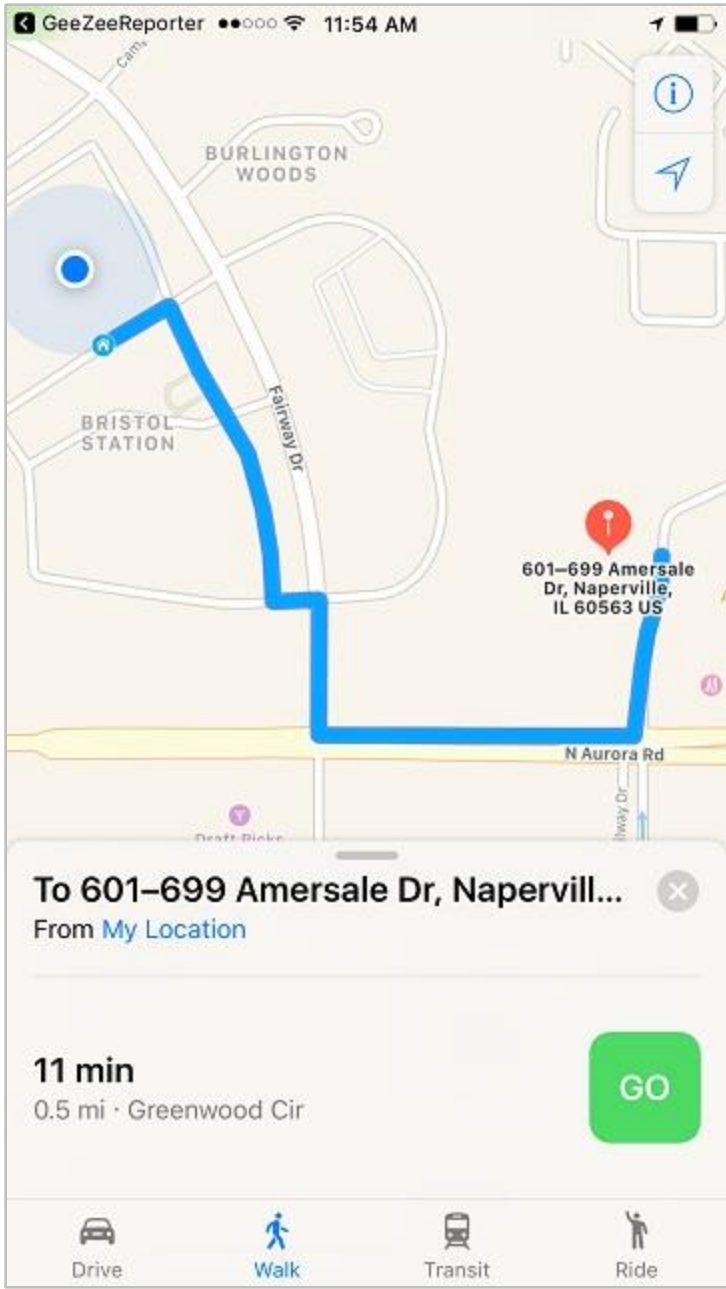

-Click the left date under "Locator: Alias Name" to select the "From" date/time stamp to select beginning of Zone Violations list and click "Done" when finished

Note: The example below shows selecting two days before current day to display the last three days of violations.

Red Zone

Date: 03/31/2017 - 04:12:38 PM
2048-2180 Fairway Dr, Naperville, IL 60563 US
Latitude: 41.794415
Longitude: -88.216726

Red Zone

Date: 03/31/2017 - 04:12:38 PM
2048-2180 Fairway Dr, Naperville, IL 60563 US
Latitude: 41.794415
Longitude: -88.216726

-Click "i" (with circle around it) on any Zone entry to view a map display of address location

-Tap red balloon circle quickly to drill down for closer look at area around street address to view some other landmarks, i.e., buildings, restaurants, parks, etc., around the violation area

-Click Directions to get fastest route to get to zone violation location from your location

-Click "GeeZeeReporter" in upper left hand corner of screen at any time to leave map display and go back to list of zone violations