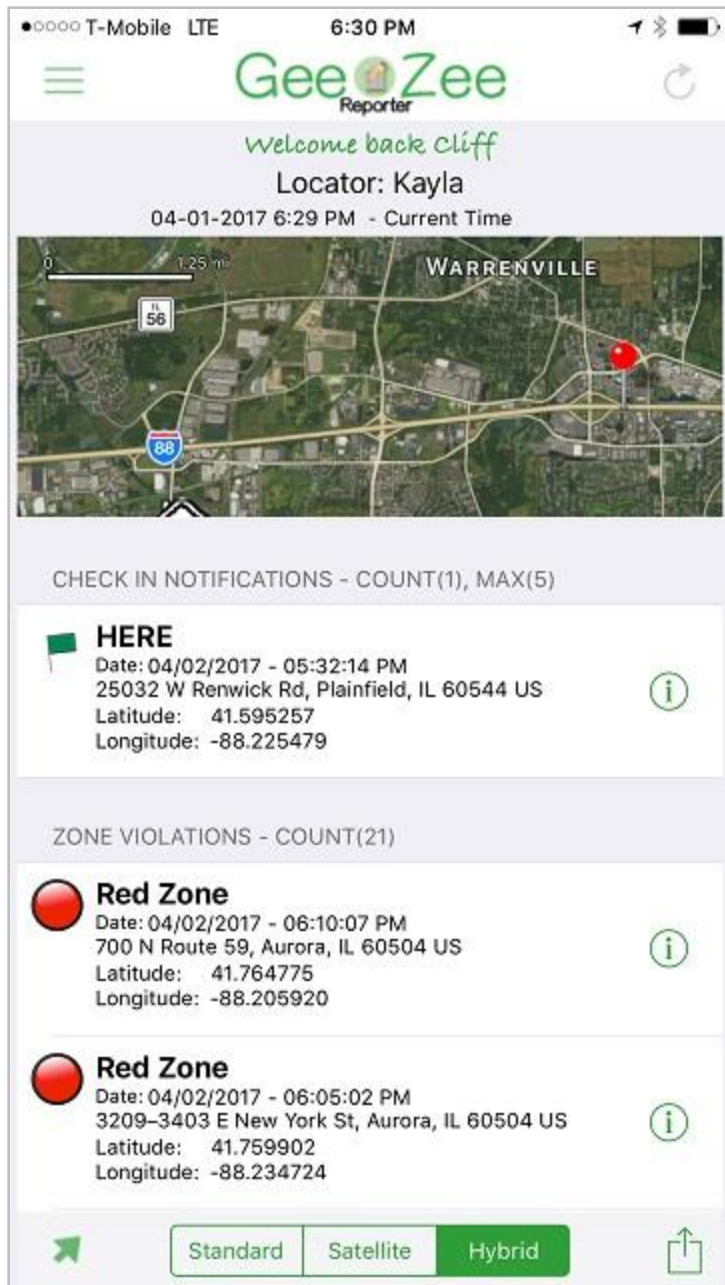

-Click "i" (with circle around it) on any Zone entry to view a map display of address location

-Tap red balloon circle quickly to drill down for closer look at area around street address to view some other landmarks, i.e., buildings, restaurants, parks, etc., around the violation area

-Click Directions to get fastest route to get to zone violation location from your location

-Click "GeeZeeReporter" in upper left hand corner of screen at any time to leave map display and go back to list of zone violations

-Click 3 bar menu screen in top left hand corner

-Click "Reporter" menu to go back to Reporter map screen

If you have more than one Locator: entry (child) at top of screen, then select another locator entry and repeat these steps to view Zone Violations for all locators.

NOTE: You can also click the bottom slide bar at bottom right of main Reporter map screen to show a list of selected date/time Zone Violations, Checkin Notifications, Home and Safe Locations.

-Click "i" (with circle around it) on any Zone entry to view a map display of address location