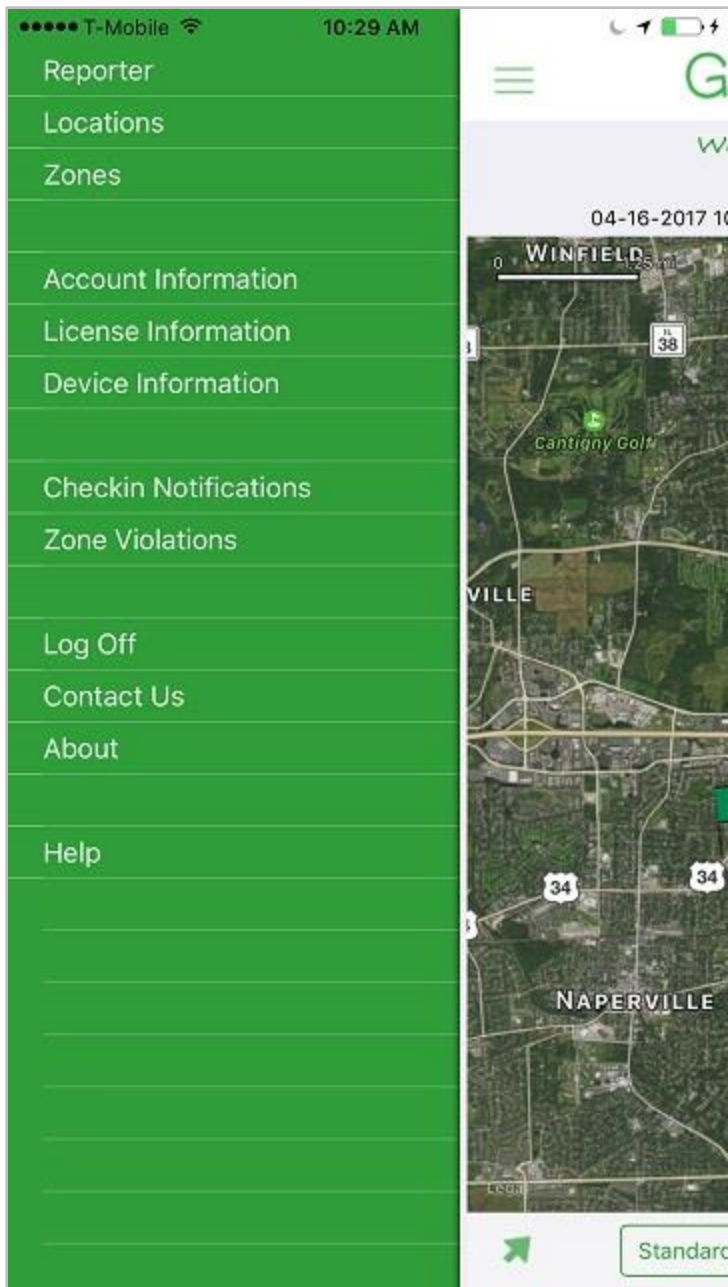

View Zone Violations

From Reporter map screen:

-Click "Locator:" entry (child) at top of screen and select entry, i.e., child, that will be viewed

Set date range to display for Zone Violations and Checkin Notifications list:

-Click the left date under "Locator: Alias Name" to select the "From" date/time stamp to select beginning of Zone Violations list and click "Done" when finished

Note: The example below shows selecting two days before current day to display the last three days of violations.

-Click the right date under “Locator: Alias Name” to select the “To” date/time stamp to select end of Zone Violations list and click “Done” or “Use Current Time” when finished

-Click 3 bar menu screen in top left hand corner to reveal side bar menu

-Click "Zone Violations" menu

You will see a list of date/time stamped yellow and red zone violation entries with address information. Most recent entries are first.

Note: Yellow means locator phone location violation occurred within the yellow zone range and red means violation occurred within the red zone range which is anything past the yellow zone range.