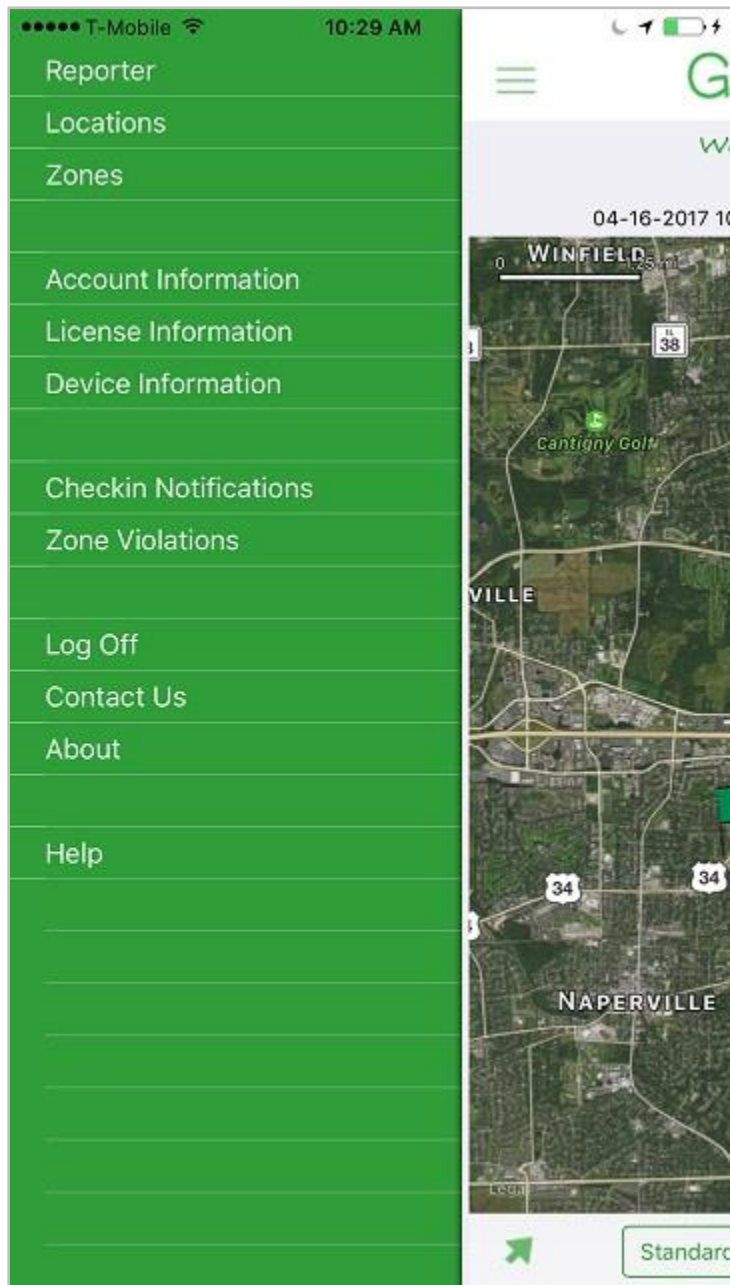

Red Zone

Date: 03/31/2017 - 04:12:38 PM
2048-2180 Fairway Dr, Naperville, IL 60563 US
Latitude: 41.794415
Longitude: -88.216726

Red Zone

Date: 03/31/2017 - 04:12:38 PM
2048-2180 Fairway Dr, Naperville, IL 60563 US
Latitude: 41.794415
Longitude: -88.216726

-Click "i" (with circle around it) on any Zone entry to view a map display of address location

-Tap red balloon circle quickly to drill down for closer look at area around street address to view some other landmarks, i.e., buildings, restaurants, parks, etc., around the violation area

-Click Directions to get fastest route to get to zone violation location from your location

-Click "GeeZeeReporter" in upper left hand corner of screen at any time to leave map display and go back to list of zone violations

-Click 3 bar menu screen in top left hand corner

-Click "Reporter" menu to go back to Reporter map screen

If you have more than one Locator: entry (child) at top of screen, then select another locator entry and repeat these steps to view Zone Violations for all locators.