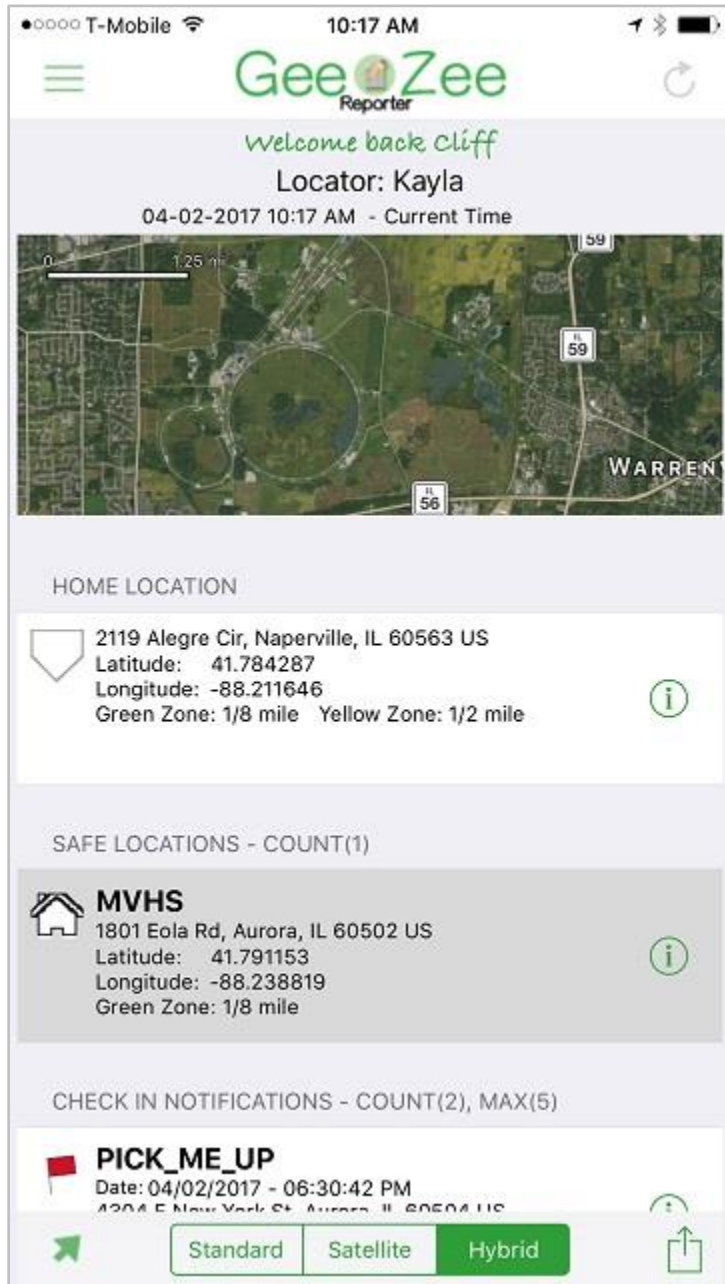

-Click "i" (with circle around it) on any Zone entry to view a map display of address location

-Tap red balloon circle quickly to drill down for closer look at area around street address to view some other landmarks, i.e., buildings, restaurants, parks, etc., around the violation area

-Click Directions to get fastest route to get to zone violation location from your location

-Click "GeeZeeReporter" in upper left hand corner of screen at any time to leave map display and go back to list of zone violations

-Click 3 bar menu screen in top left hand corner

-Click "Reporter" menu to go back to Reporter map screen

If you have more than one Locator: entry (child) at top of screen, then select another locator entry and repeat these steps to view Zone Violations for all locators.

NOTE: You can also click the bottom slide bar at bottom right of main Reporter map screen to show a list of selected date/time Zone Violations, Checkin Notifications, Home and Safe Locations.

-Click "i" (with circle around it) on any Zone entry to view a map display of address location