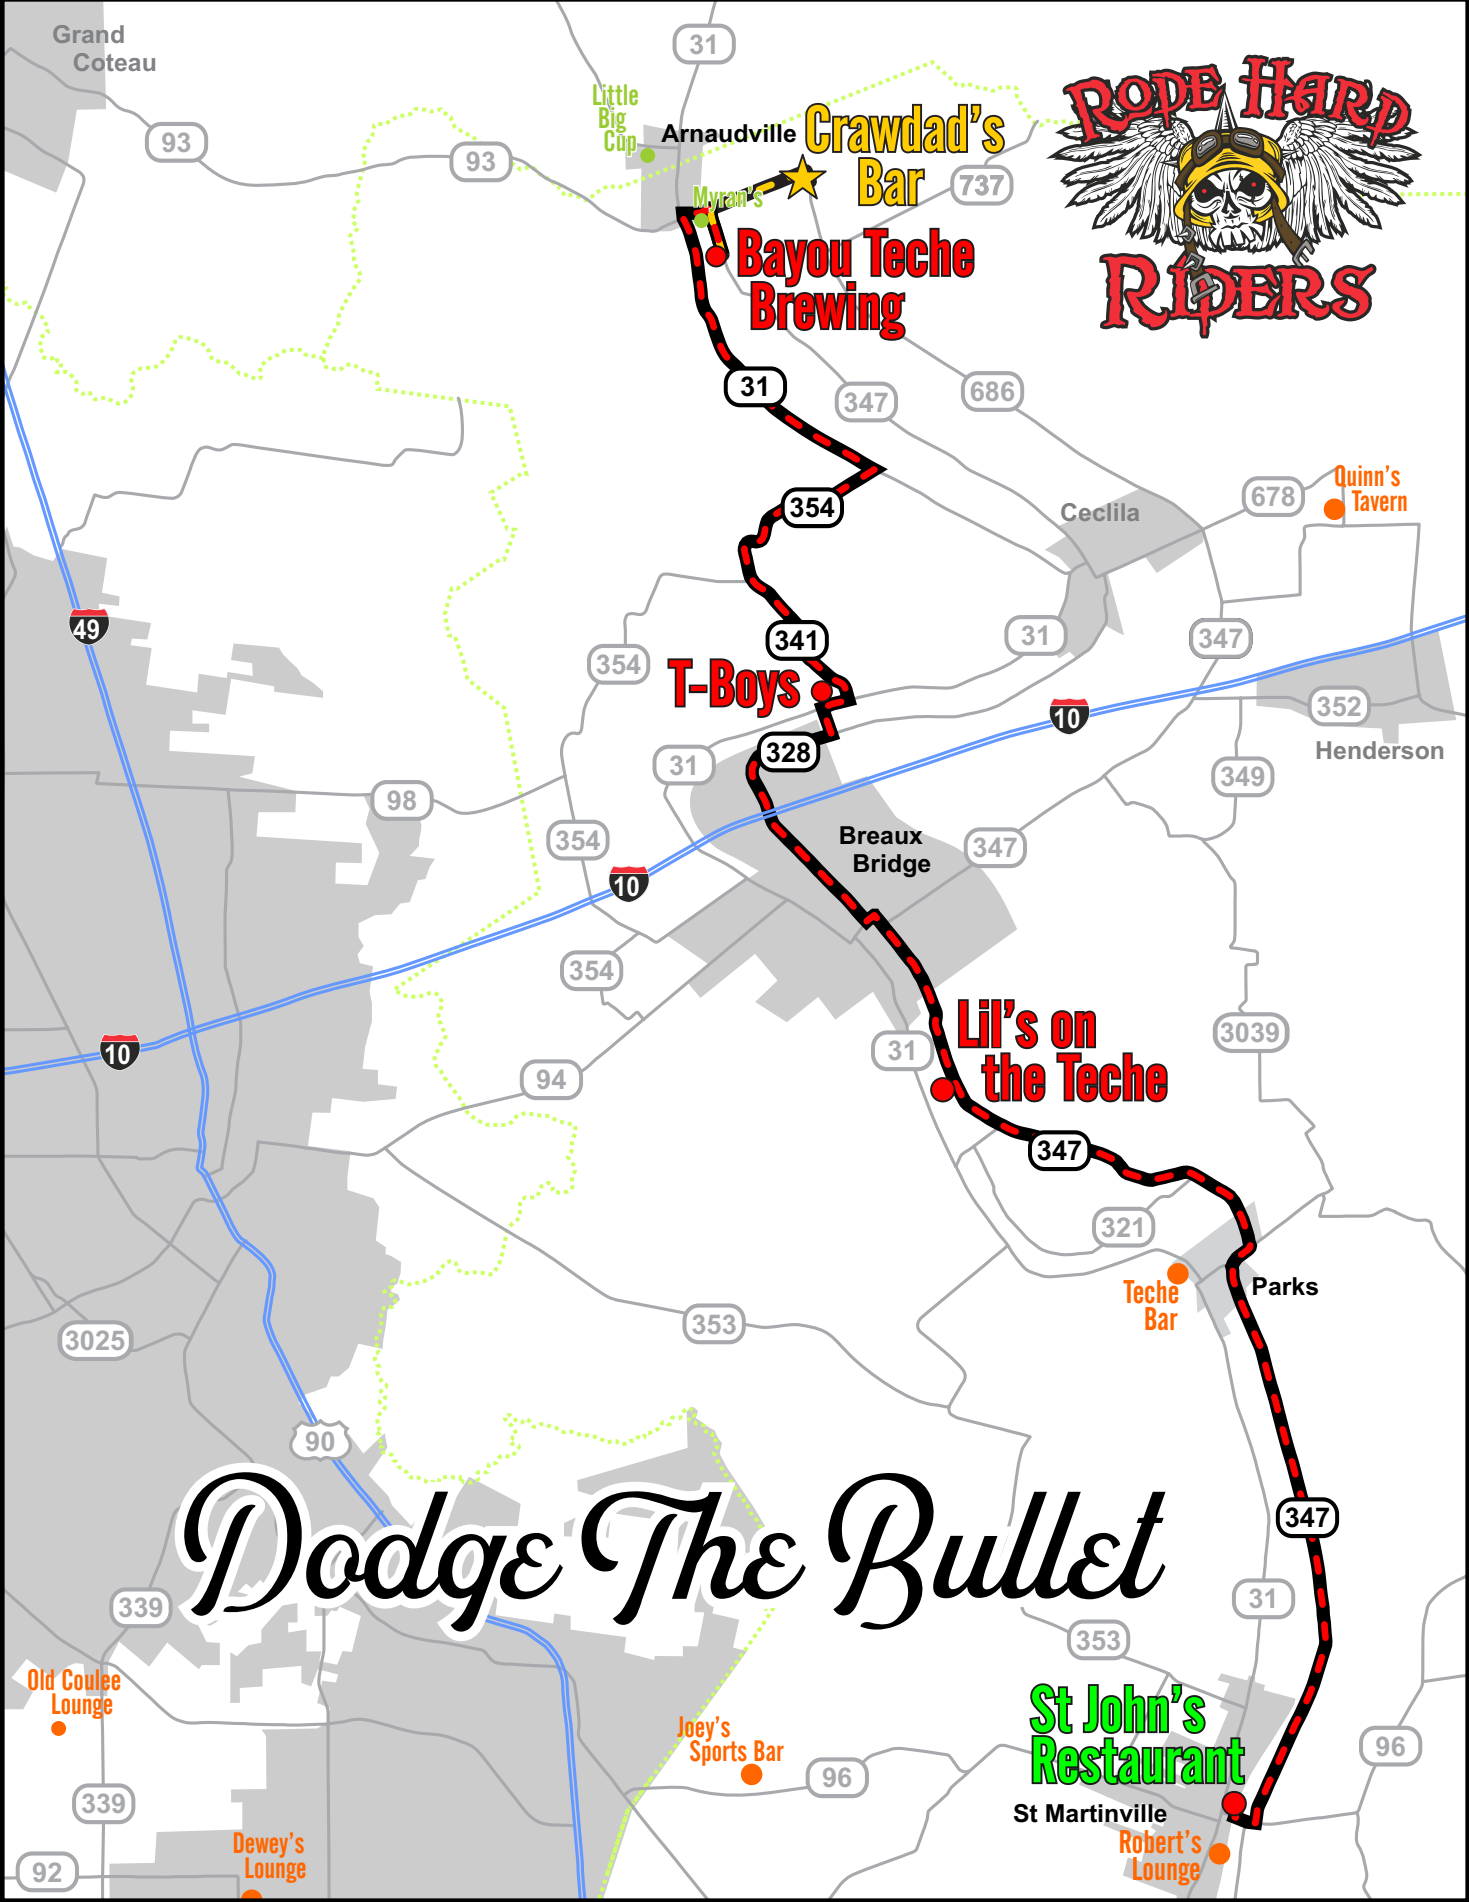

RHR BAR RUNS

Dodge the Bullet

Map area:

Adopted by:

Date adopted:

F

Orphan Run

N/A

Suggested Start location:

Bars Included:

St. John's Restaurant
203 N. New Market St.
St. Martinville, LA 70582

Lil's on the Teche, Breaux Bridge
T-Boy's Lounge, Breaux Bridge
Bayou Teche Brewing, Arnaudville

Crawdad's Bar

Bayou Teche Brewing

Quinn's Tavern

T-Boys

Cecilila

Lil's on the Teche

Breaux Bridge

Teche Bar

Dodge the Bullet

	Dist.		Turn		Road	Total Dist	
			START	at	St. John Restaurant, 203 N. New Market St., St Martinville 70582		
			Go South	on	N. New Market St.		
in	0.10	mi.	Turn left	on to	E. Bridge St.	0.10	mi.
in	0.30	mi.	Turn left	on to	LA-347 (Resweber St)	0.40	mi.
in	7.20	mi.	Keep left	on	LA-347	7.60	mi.
in	4.60		STOP	at	Lil's On the Teche	12.20	mi.
			Go North	on	LA-347 (S. Poydras St.)	12.20	mi.
in	2.00	mi.	Turn left	on to	E. Bridge St.	14.20	mi.
in	0.10	mi.	Turn right	on to	Rees St.	14.30	mi.
in	1.70	mi.	Go Straight	on	LA-328 (Reese St.)	16.00	mi.
in	1.90	mi.	Turn left	on to	Poche Bridge Rd.	17.90	mi.
in	0.40	mi.	Turn right	on to	LA-31	18.30	mi.
in	0.20	mi.	STOP	at	T-Boy's Lounge	18.50	mi.
			Go North	on	LA-341	18.50	mi.
in	1.80	mi.	Go Straight	on to	LA-354	20.30	mi.
in	2.30	mi.	Turn left	on to	LA 31	22.60	mi.
in	3.90	mi.	Turn right	on to	Faculty St	26.50	mi.
in	0.05	mi.	Turn right	on to	LA-347 (Fuselier St)	26.55	mi.
in	0.30	mi.	Turn right	on to	LA-347 (Bushville Hwy)	26.85	mi.
in	0.50	mi.	STOP	at	Bayou Teche Brewing	27.35	mi.