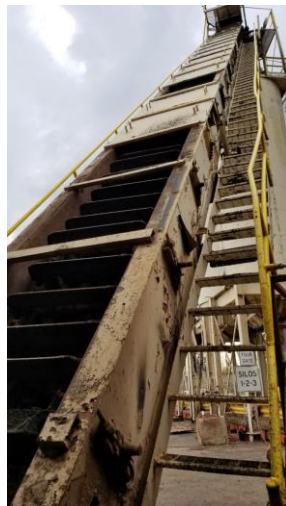

Used Equipment: SS026 3x200 Ton Silo System

3x200 Ton Silos with drag slat, batchers, & transfer conveyor. Outside silos are Standard Havens; middle silo is Cedar Rapids.

- All equipment subject to prior sale.
- RSB strives to ensure the accuracy of all listings, but all listings are "as-is, where-is," with no implied warranty.
- All buyers are encouraged to inspect equipment personally to verify accuracy.
- All information contained in this listing sheet is confidential. It is the property of RBS and is not to be shared.
- Road Builders Supply, LLC accepts no liability for the accuracy of the above listing.