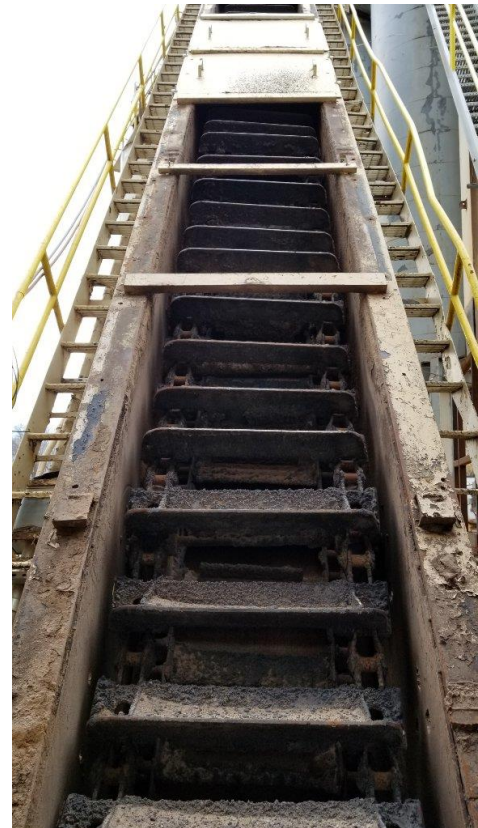

Used Equipment: SS026 3x200 Ton Silo System

3x200 Ton Silos with drag slat, batchers, & transfer conveyor. Outside silos are Standard Havens; middle silo is Cedar Rapids.

- All equipment subject to prior sale.
- RSB strives to ensure the accuracy of all listings, but all listings are "as-is, where-is," with no implied warranty.
- All buyers are encouraged to inspect equipment personally to verify accuracy.
- All information contained in this listing sheet is confidential. It is the property of RBS and is not to be shared.
- Road Builders Supply, LLC accepts no liability for the accuracy of the above listing.