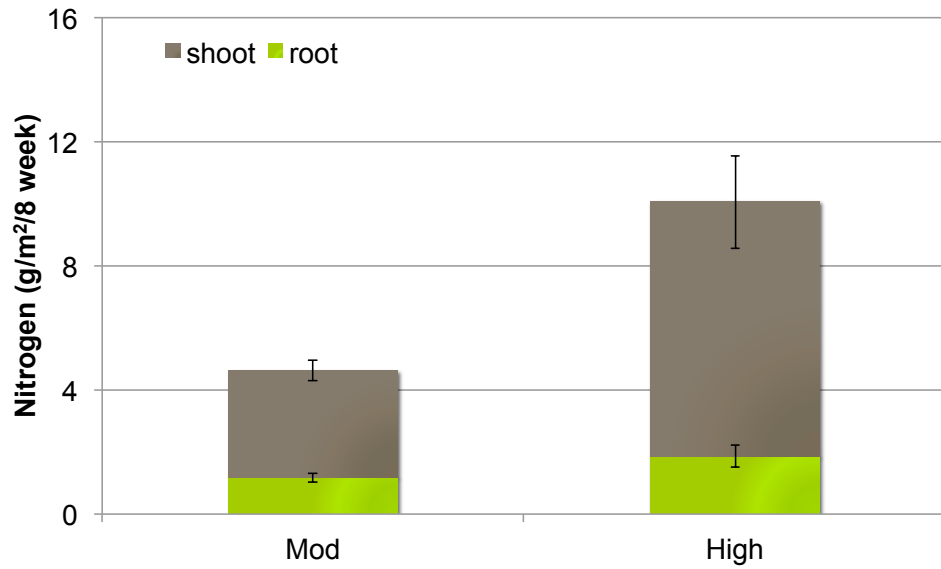

Basil Study - 2012, 7 day HRT

Basil Study - 2012, 7 day HRT