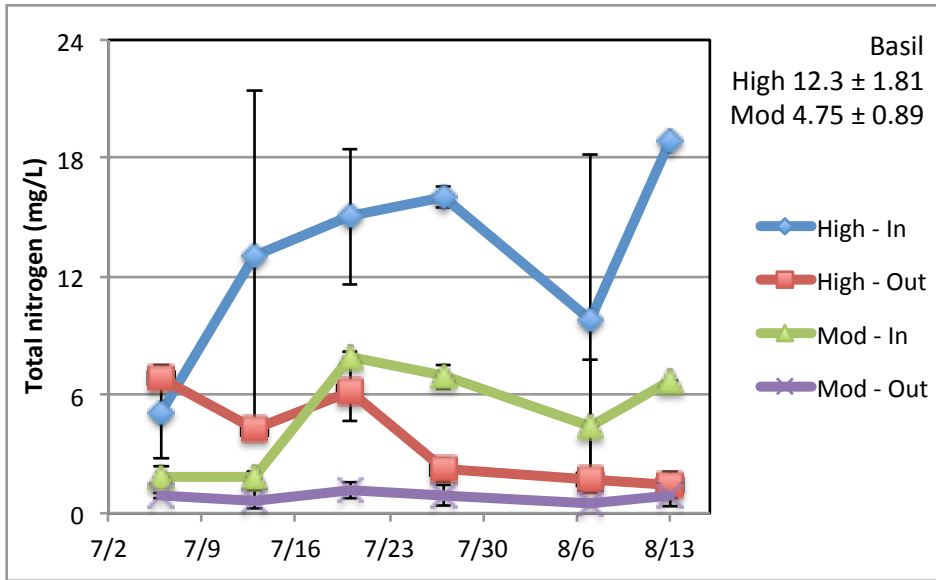

Basil Study - 2012, 7 day HRT

Basil Study - 2012, 7 day HRT