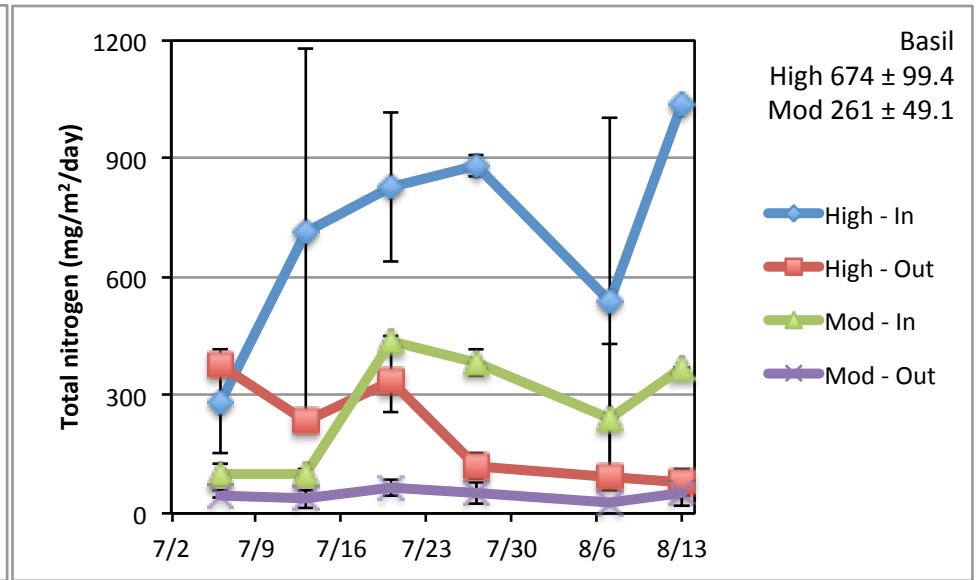

Basil Study - 2012, 7 day HRT

Basil Study - 2012, 7 day HRT