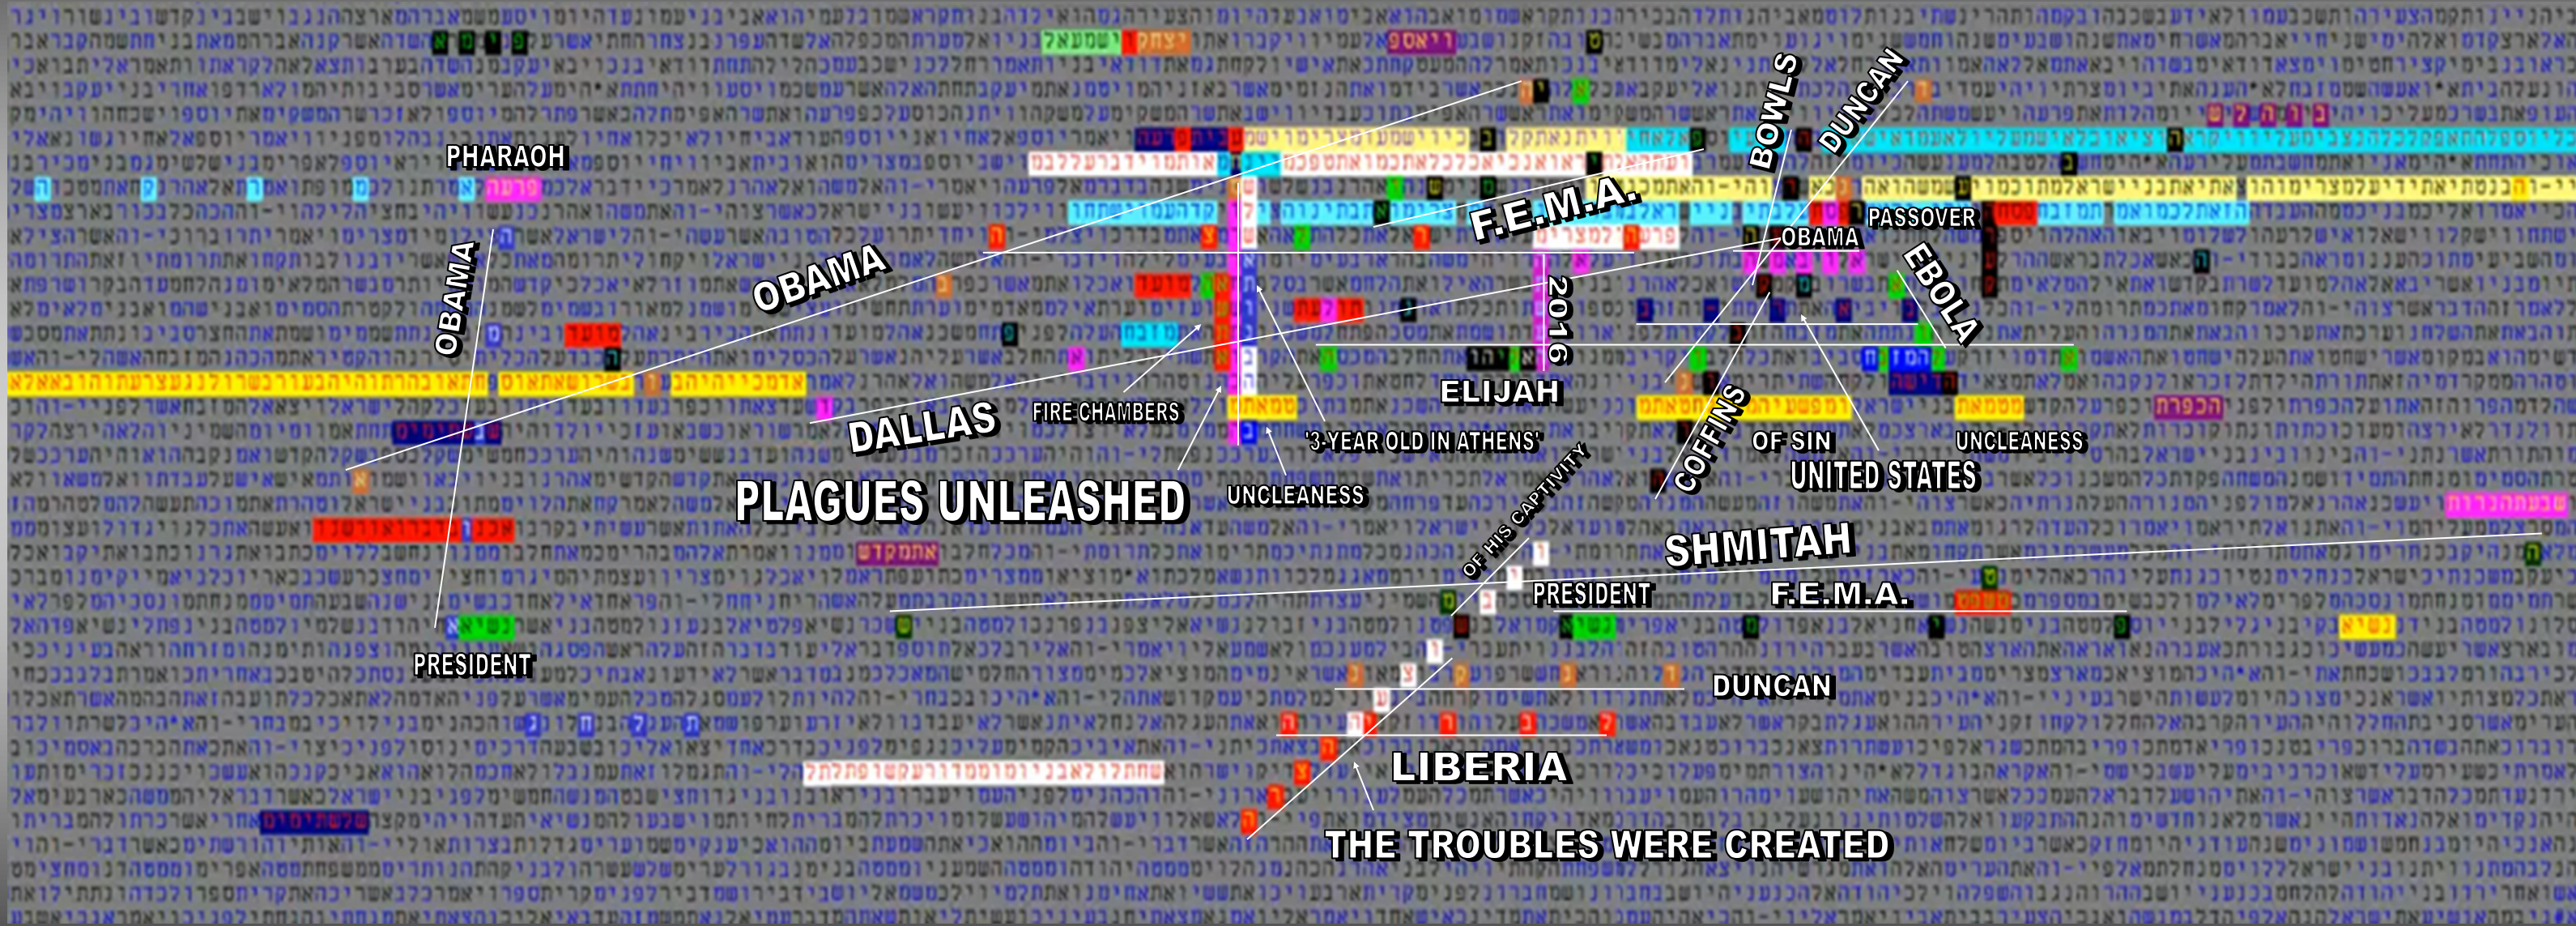

# PLAGUES UNLEASHED II

## Bible Code Matrix of Prophecy in Scripture

© MATTHEW WRIGHT MINISTRIES  
Graphic layout by Luis B. Vega

RESOURCES  
[youtube.com/user/TheMatt71269](https://www.youtube.com/user/TheMatt71269)  
[biblecodenow1@gmail.com](mailto:biblecodenow1@gmail.com)  
[biblecodenow.com](http://biblecodenow.com)  
[facebook.com/groups/codesearcher](https://www.facebook.com/groups/codesearcher)

SCRIPTURE SOURCE(S)  
Old & New Testament  
TorahSoft

FOR AN EXPLANATION - STUDY OF THE CHART CODE MATRIX, VISIT THE YOUTUBE CHANNEL VIDEO SERIES.

**WIDTH: 8915 CENTER: 95596**