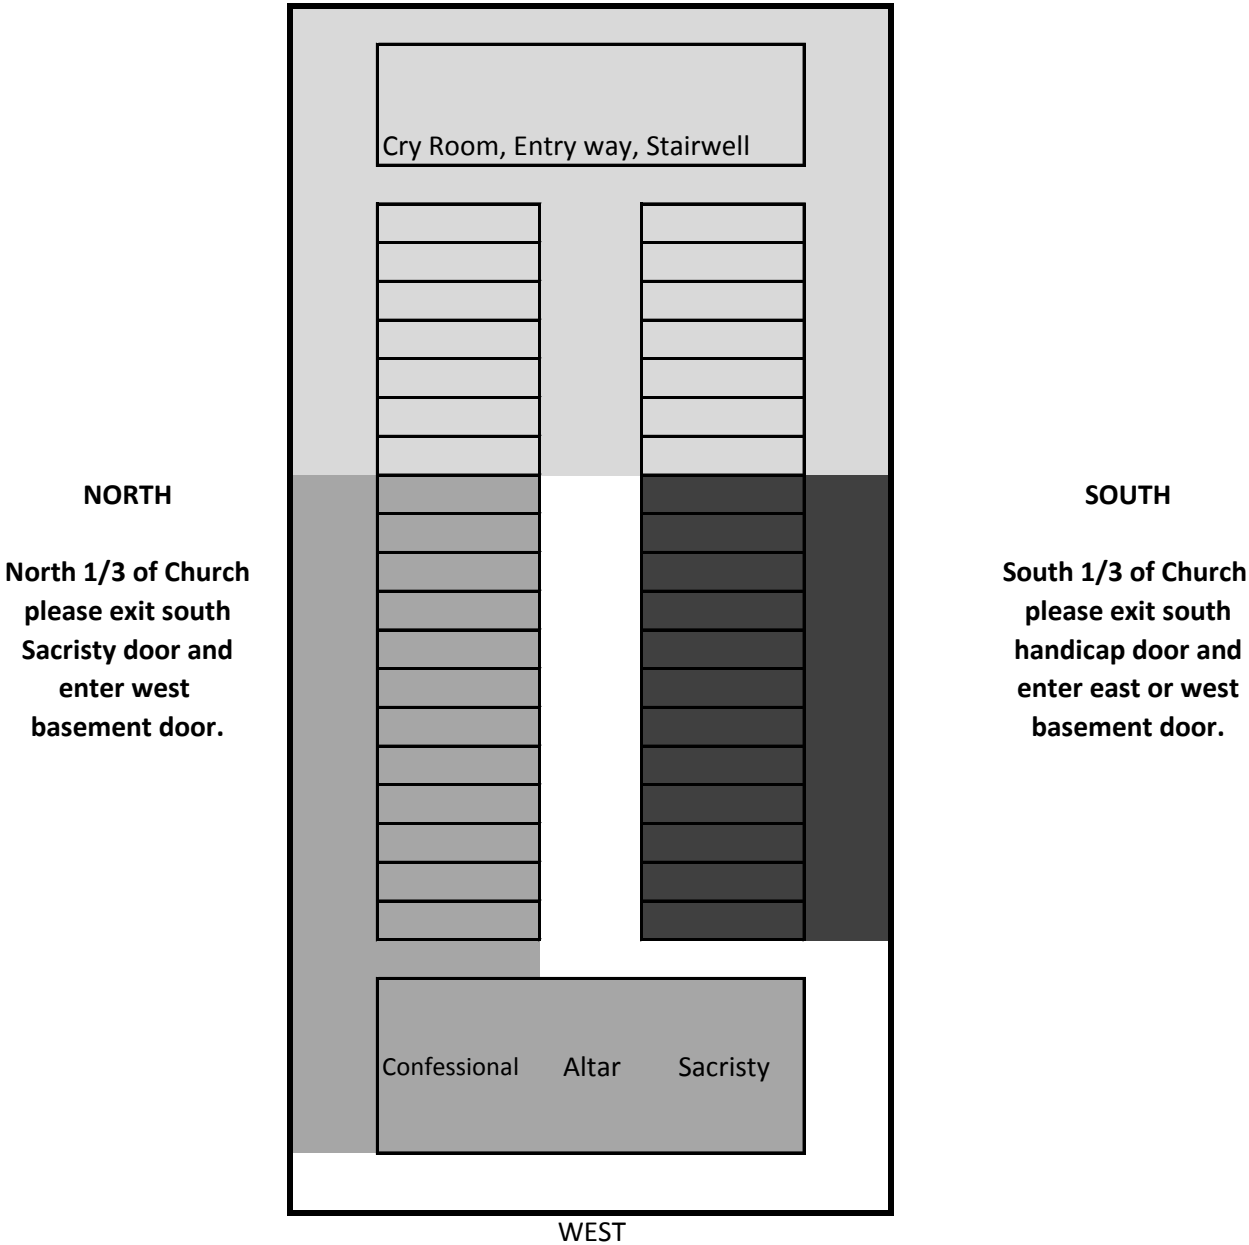

## Tornado Evacuation Plan

EAST

East 1/3 of Church please exit east doors and enter east basement door.

If you are evacuating to the basement for a tornado, law enforcement recommends that you enter small rooms first, then the kitchen area, and last the outside walls in the large room.