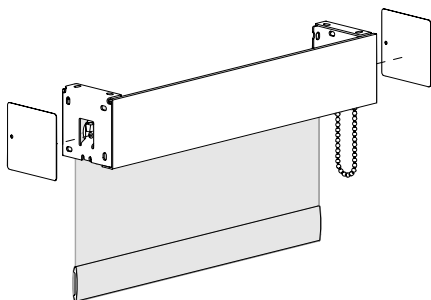

3" FASCIA - R-SERIES

Wall Mount

Ceiling Mount

Inside Mount

Attach Clutch, swing assembly to bracket

Rotate Hook over pin end

Attach Fascia Cover. Swing from top

Attach Face Plates