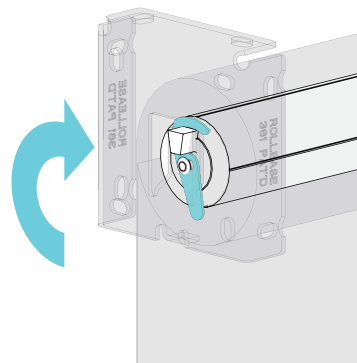

3" FASCIA - R-SERIES

Wall Mount

Ceiling Mount

Inside Mount

Attach Clutch, swing assembly to bracket

Rotate Hook over pin end

Attach Fascia Cover. Swing from top

Attach Face Plates