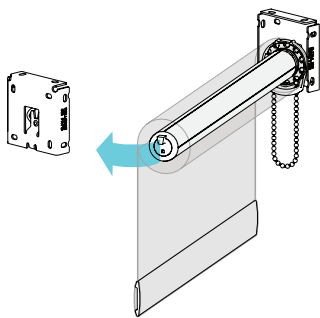

3" FASCIA - R-SERIES

Wall Mount

Ceiling Mount

Inside Mount

Attach Clutch, swing assembly to bracket

Rotate Hook over pin end

Attach Fascia Cover. Swing from top

Attach Face Plates