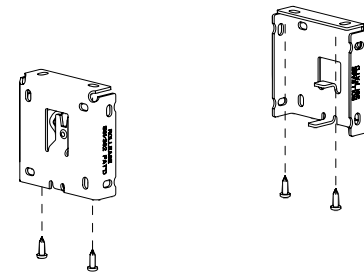

3" FASCIA - R-SERIES

Wall Mount

Ceiling Mount

Inside Mount

Attach Clutch, swing assembly to bracket

Rotate Hook over pin end

Attach Fascia Cover. Swing from top

Attach Face Plates