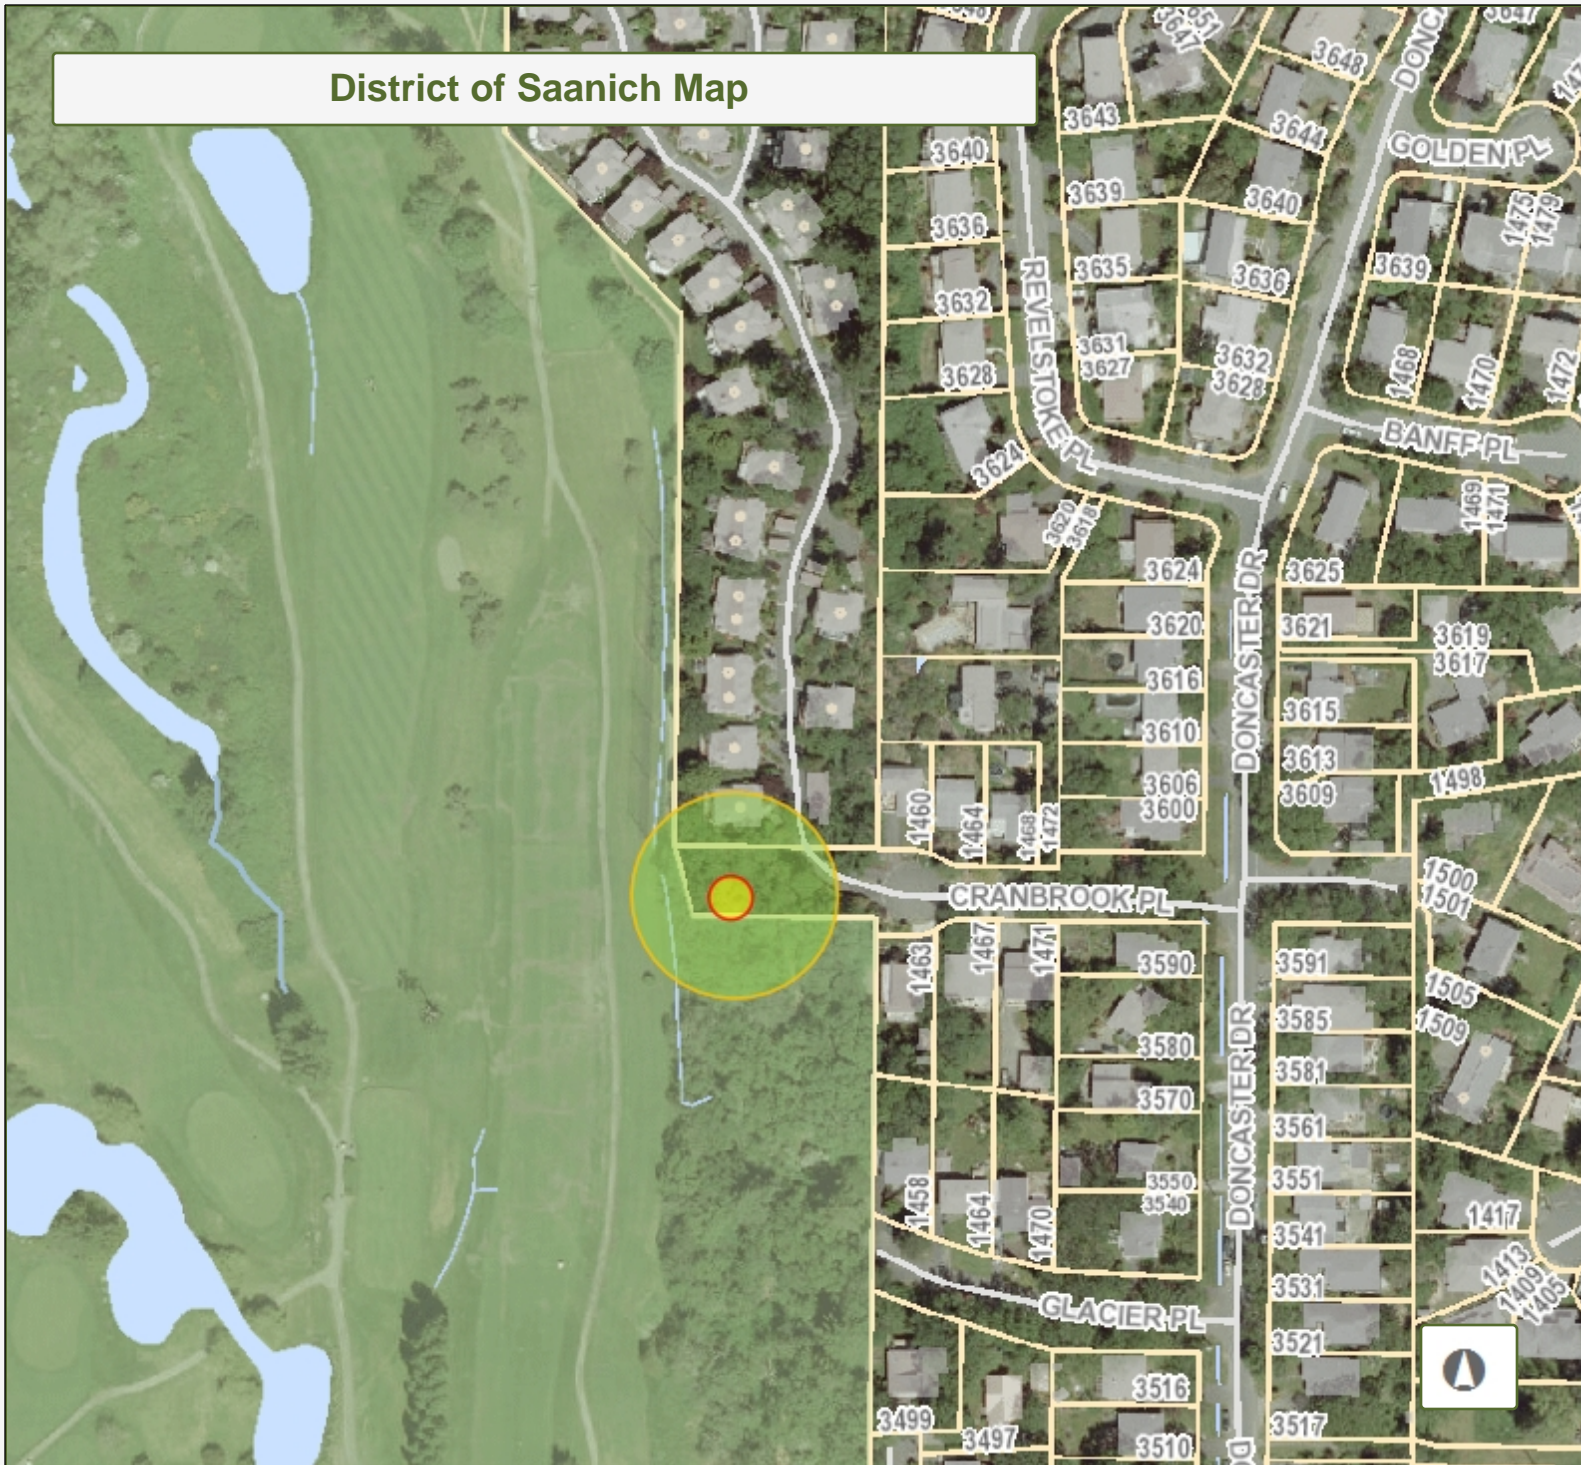

District of Saanich Map

Legend

- Building
- Municipal Boundary
- Streets
 - Other
 - Highway
 - Major
 - Collector
- Water Course
 - Man-made
 - Natural
- Water Body
- Parks
- Parcel

Date Produced:
6/5/2019 12:33:17 PM

1: 2,139

This map is for general information purposes and should not be considered authoritative for any purpose. Accuracy, currency and precision are not guaranteed.