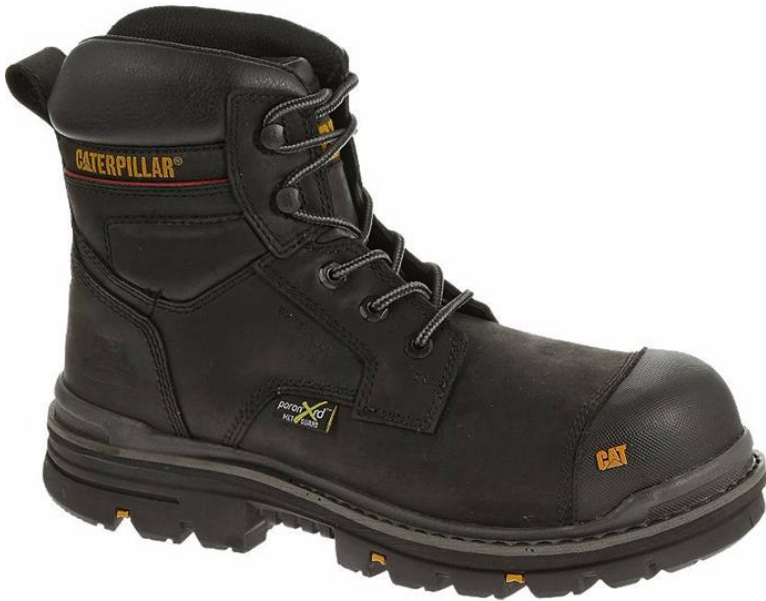

Internal Metatarsal Footwear

1007969 Keen

Price: \$149.00

This comfortable, burly work boot delivers protection top to bottom, thanks to an internal metatarsal guard, steel toes and abrasion-resistant leather. Protecting toes one shoe at a time.™

1016163 Keen

Price: \$111.00

It's styled like a hiking boot, but this work shoe is built tough. Steel toes and an internal metatarsal guard offer impact protection, and EH construction helps guard against electric shocks.

P90542 CAT

Price: \$161.50

Never worry, just work. This quality leather boot is loaded with safety, comfort and performance features such as waterproof, slip resistant and electrical hazard protection. The flexible and durable outsole keeps you moving while the safety toe and metatarsal guard are your best defense in the harshest environments • Full Grain Leather Waterproof Upper • Nylon Mesh Lining • Nylex™ Sock Liner • Molded PU Midsole • T1200 Outsole • Strobel + Cement Construction

WO2406 Wolverine

Price: \$154.00

With extra hazard protection over the top and front, this premium leather steel-toe integrates a Wolverine Multishox® individual shock system and ContourWelt® natural flex for instant comprehensive, energized comfort that moves with you every step. Comes with a sweat-wicking lining and traction for tough jobsite terrain. Your feet will feel the difference – 30-Day Comfort Guaranteed! FEATURES • Waterproof full-grain leather • Extra protection over top and front of foot from Wolverine® Metatarsal Guard • Sweat-wicking wave mesh lining and insole • Energy in every step from integrated Wolverine MultiShox® system: removable full-cushion insole and slip resistant rubber lug outsole • Lightweight PU midsole • Flexible Wolverine Contour Welt®