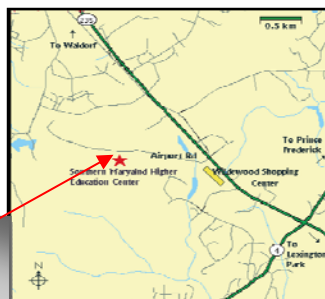

Nursing & Social Work

BOWIE STATE UNIVERSITY
www.bowiestate.edu
M.S. Nurse Practitioner track

SALISBURY UNIVERSITY
www.salisbury.edu
Master of Social Work

SMHEC
Off of Route 235

**ABET Accredited

*Pending Maryland Higher Education Commission Approval