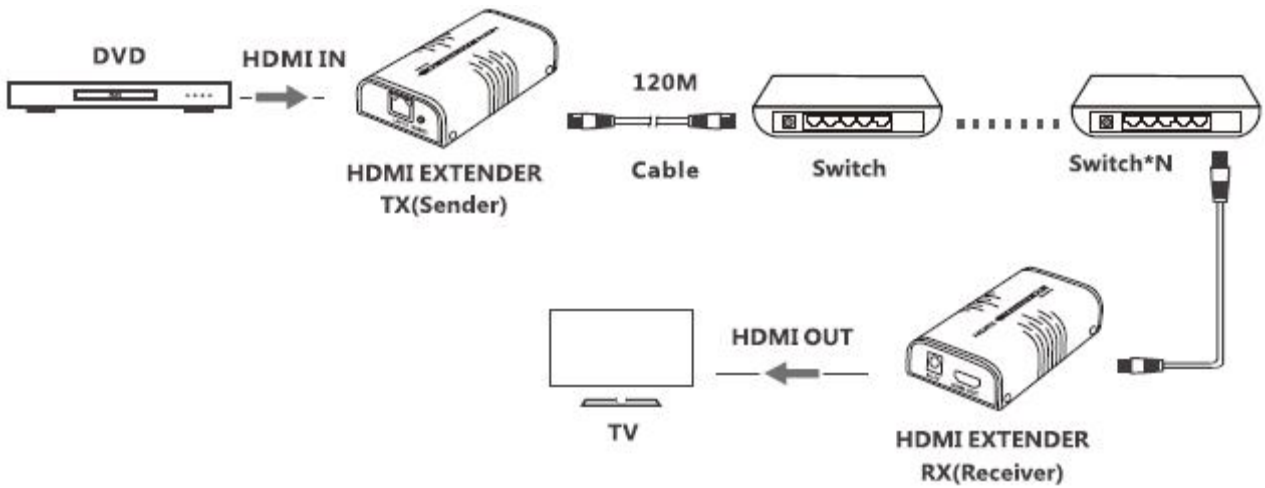

FEATURES

- Transmit HDMI signal over a single Cat5e/6 up to 120m
- Better compatibility with HDMI source/ display devices and network cable
- Up to 1920x1080 resolution
- Compatible with existing internet
- Support 7x24 hours of continuous operation
- Support with 3 types (point-to-point, router, one-to-many) connection
- It can work as extender and splitter
- Direct Plug & Play

SPECIFICATIONS

HDMI Signal	HDMI 1.3, Compatible with HDCP1.2
Connect Cable Standard	UTP/ STP Cat5e/6
Resolutions	480i@60Hz, 480p@60Hz, 576i@50Hz, 576p@50Hz, 720p@50/60Hz, 1080i@ 50/60Hz, 1080p@ 50/60Hz
Transmission Distance	Up to 100m for 1080P Full HD over single Cat6
Operation Temperature	0°C- 60°C
Power Supply	DC5V/1A
Power Consumption	TX: 3.5W/ RX: 3W
Color	Black
Dimensions (L x W x H)	110 x 58 x 26mm
Weight	250g (TX and RX)
Accessories Included	2 x DC5V Power Supply; 1 x User manual

APPLICATION DIAGRAM

Point-to-Point (1-to-1) Connection:

Multi-switch/ router Connection:

One-to-Many Connection:

ORDERING INFORMATION

202-73A

1080P HDMI over LAN Unlimited Extender by Cat5e/6, 120m