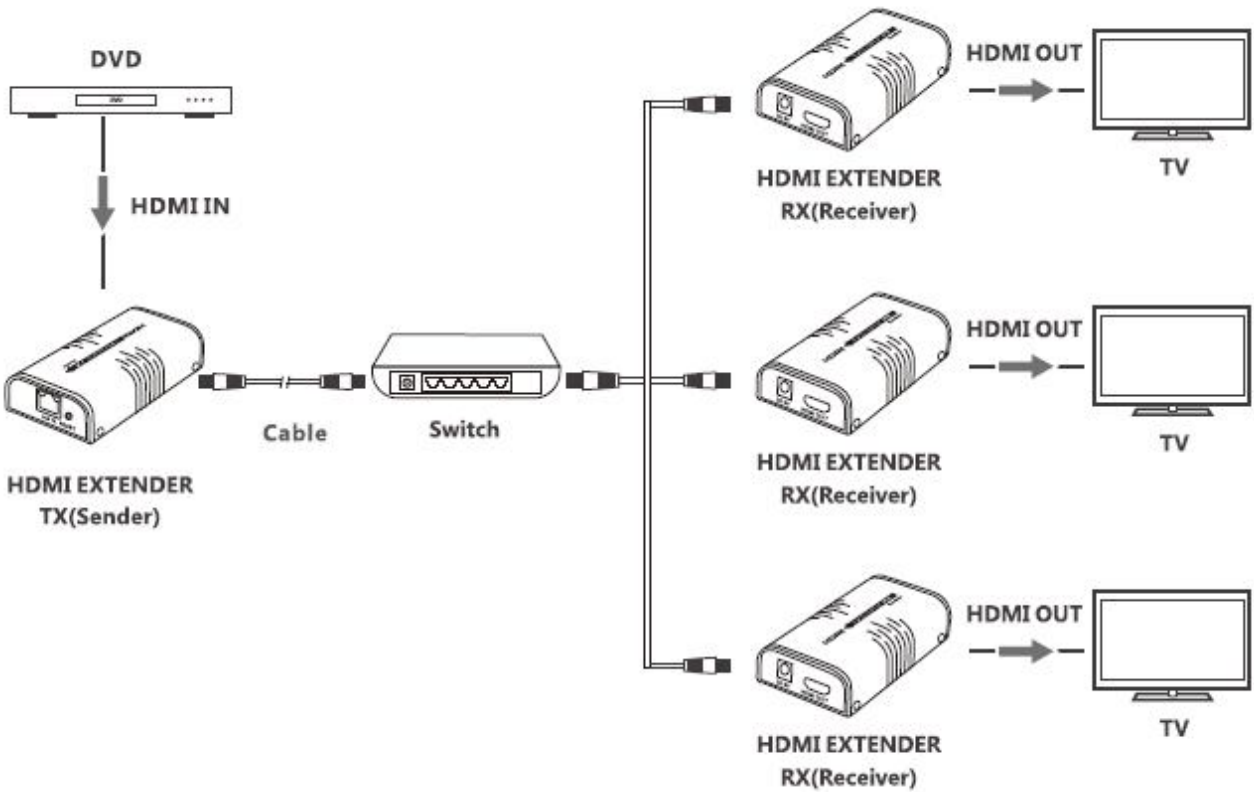

FEATURES

- Transmit HDMI signal over a single Cat5e/6 up to 120m
- Better compatibility with HDMI source/ display devices and network cable
- Up to 1920x1080 resolution
- Compatible with existing internet
- Support 7x24 hours of continuous operation
- Support with 3 types (point-to-point, router, one-to-many) connection
- It can work as extender and splitter
- Direct Plug & Play

SPECIFICATIONS

HDMI Signal	HDMI 1.3, Compatible with HDCP1.2
Connect Cable Standard	UTP/ STP Cat5e/6
Resolutions	480i@60Hz, 480p@60Hz, 576i@50Hz, 576p@50Hz, 720p@50/60Hz, 1080i@ 50/60Hz, 1080p@ 50/60Hz
Transmission Distance	Up to 100m for 1080P Full HD over single Cat6
Operation Temperature	0°C- 60°C
Power Supply	DC5V/1A
Power Consumption	TX: 3.5W/ RX: 3W
Color	Black
Dimensions (L x W x H)	110 x 58 x 26mm
Weight	250g (TX and RX)
Accessories Included	2 x DC5V Power Supply; 1 x User manual

APPLICATION DIAGRAM

Point-to-Point (1-to-1) Connection:

Multi-switch/ router Connection:

One-to-Many Connection:

ORDERING INFORMATION

202-73A

1080P HDMI over LAN Unlimited Extender by Cat5e/6, 120m