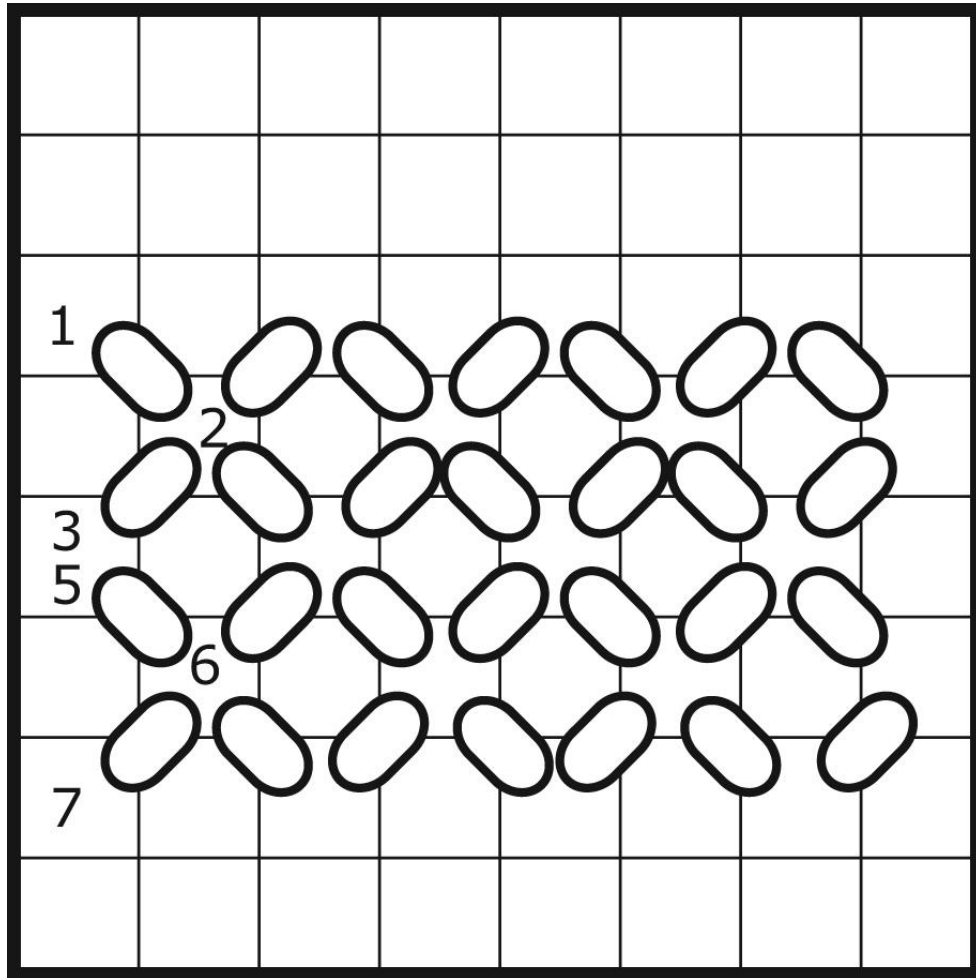

# KIMBERLY ANN NEEDLEPOINT

SG-03 "WANDER" Spooky Ghosts

**ARTIST RECOMMENDED STITCH:**

FACE & BLACK PAINTED AREA: Tent Stitch

BODY: 4 Way Continental

Image Ruth Schmuff