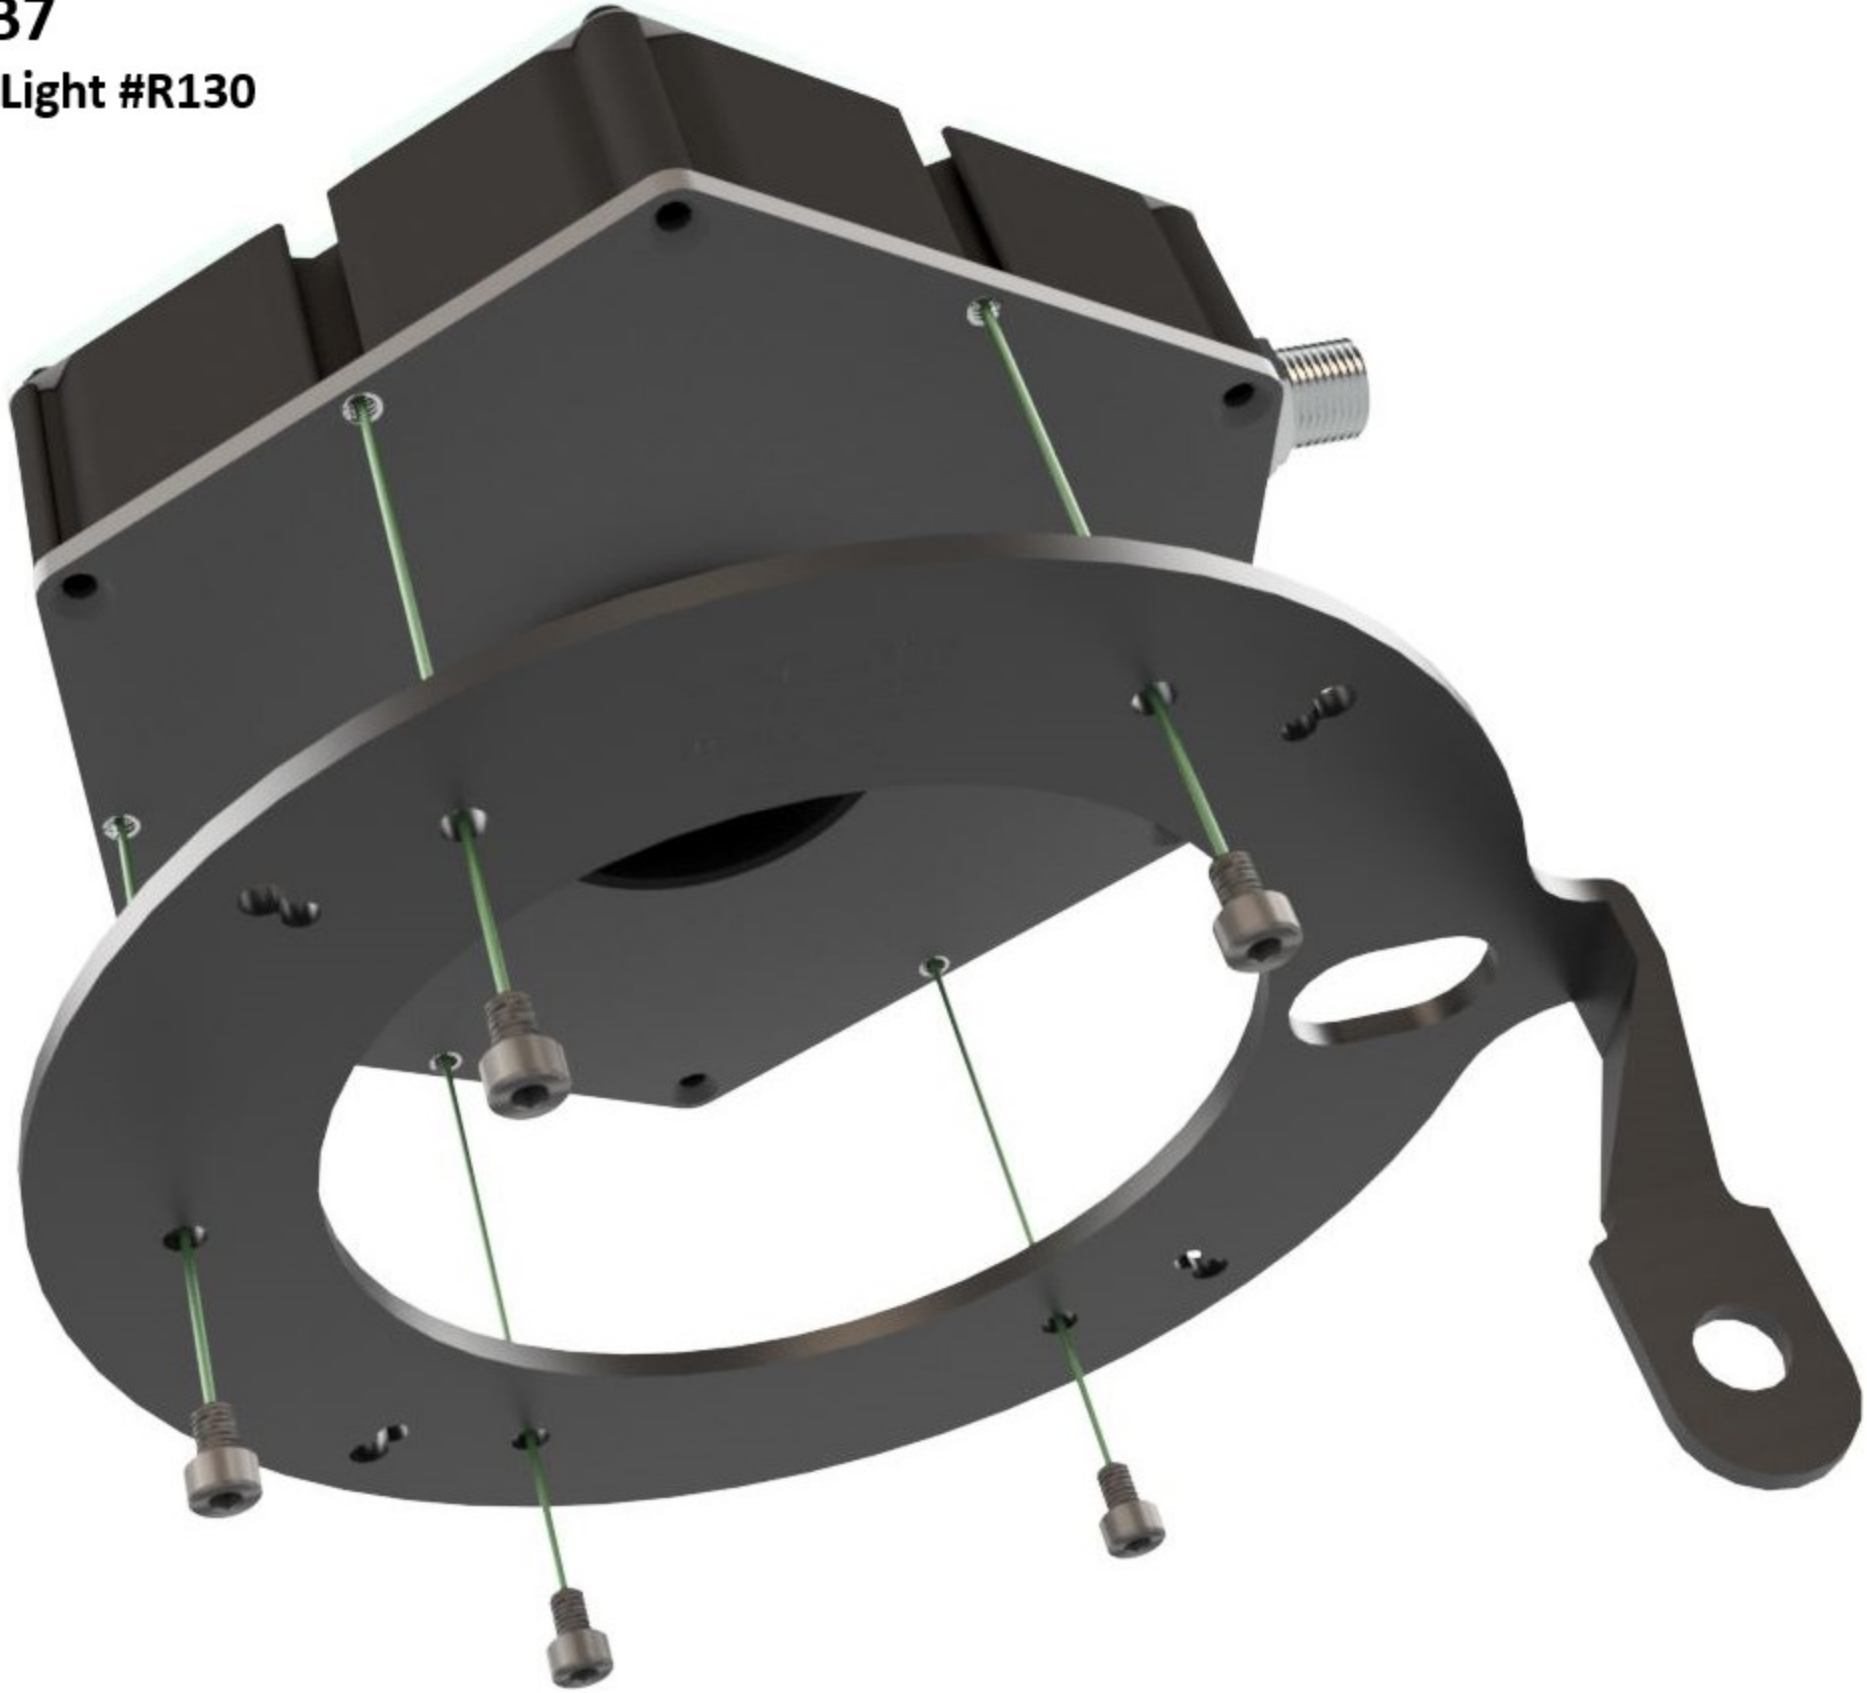

ADandD Pop-Link #LB7
Mounting for Smart Vision Light #R130

Included Hardware
(5) M4-.7 X 6mm Lg SHCS