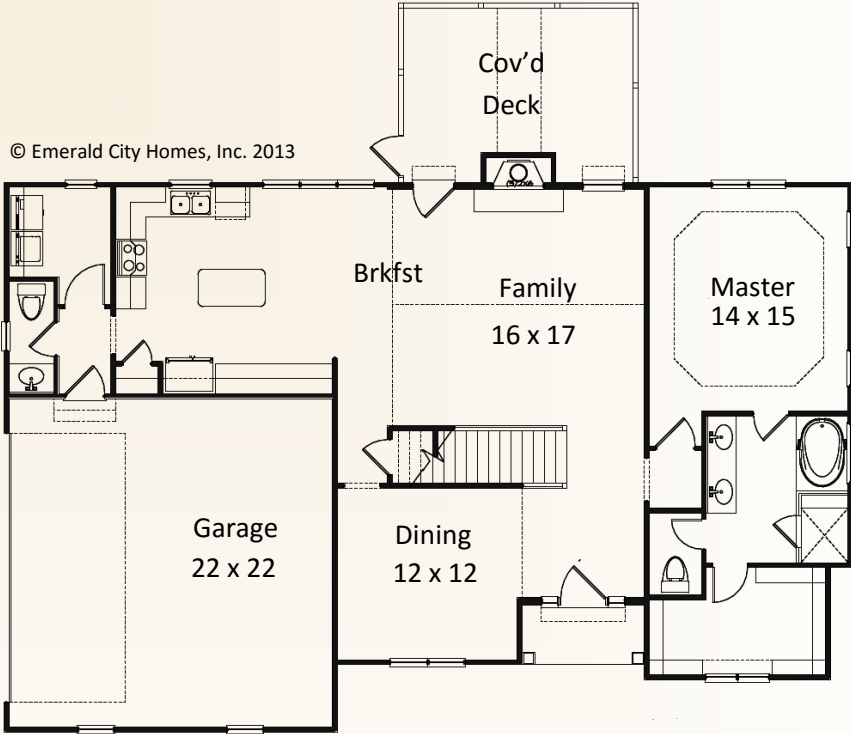

© Emerald City Homes, Inc. 2013

The Cypress Grove

Over 2400 Square Feet
3 Bedrooms, 2.5 Baths, Bonus Room,
Walk-in Storage, 2 Car Garage

These are general sketches; please refer to construction documents for exact measurements.