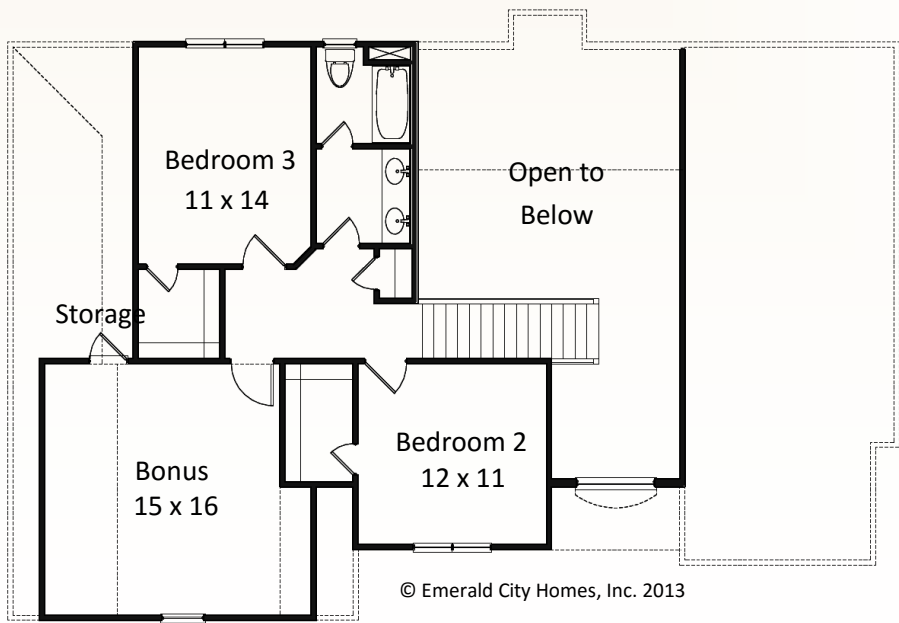

© Emerald City Homes, Inc. 2013

The Cypress Grove

Over 2400 Square Feet
3 Bedrooms, 2.5 Baths, Bonus Room,
Walk-in Storage, 2 Car Garage

These are general sketches; please refer to construction documents for exact measurements.