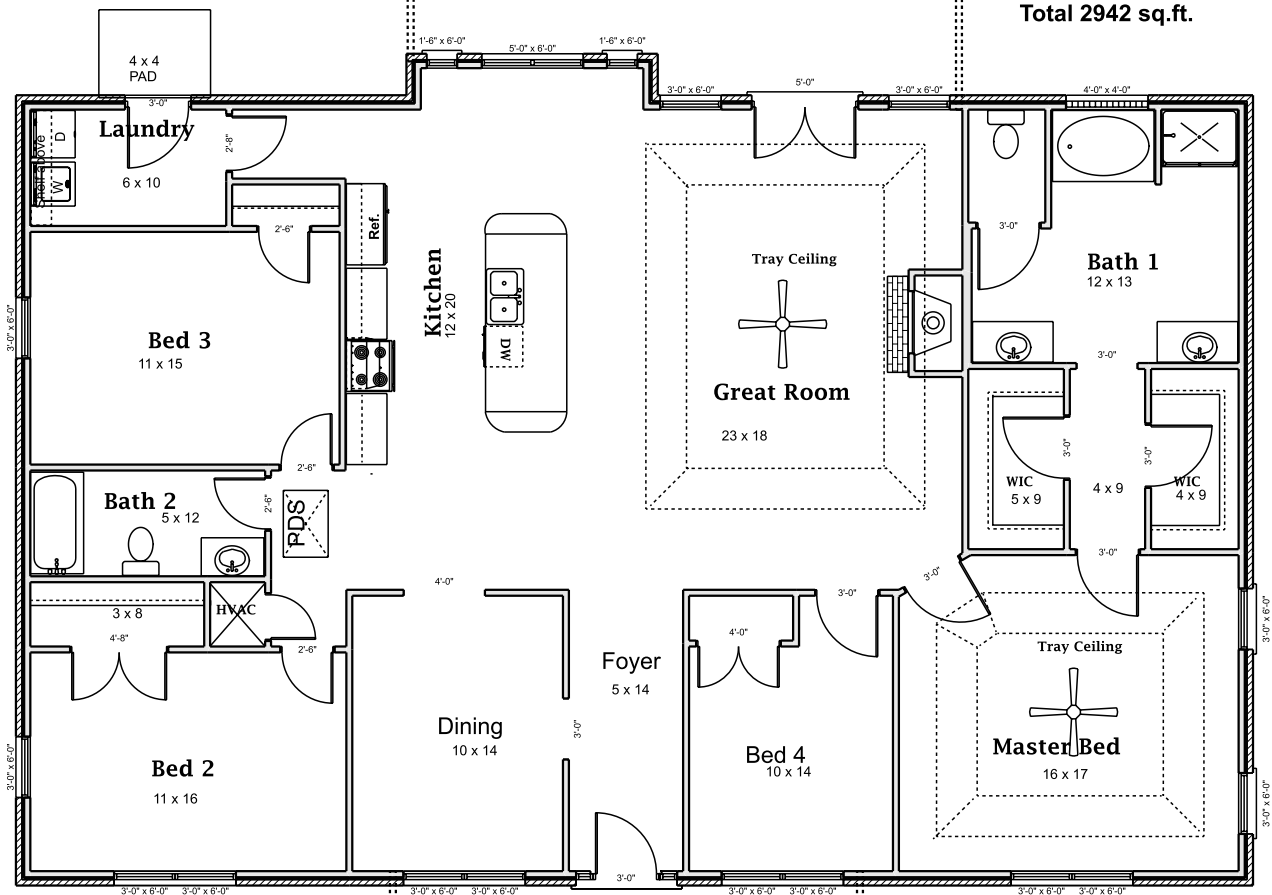

13x24 covered patio

38

\*Measurements shown are not intended to be exact, therefore are not guaranteed as shown

23x7 covered porch

Plan upgrades include  
 \*Granite tops (group 1)  
 \*Cedar columns, gable & cedar shutters

2' extension